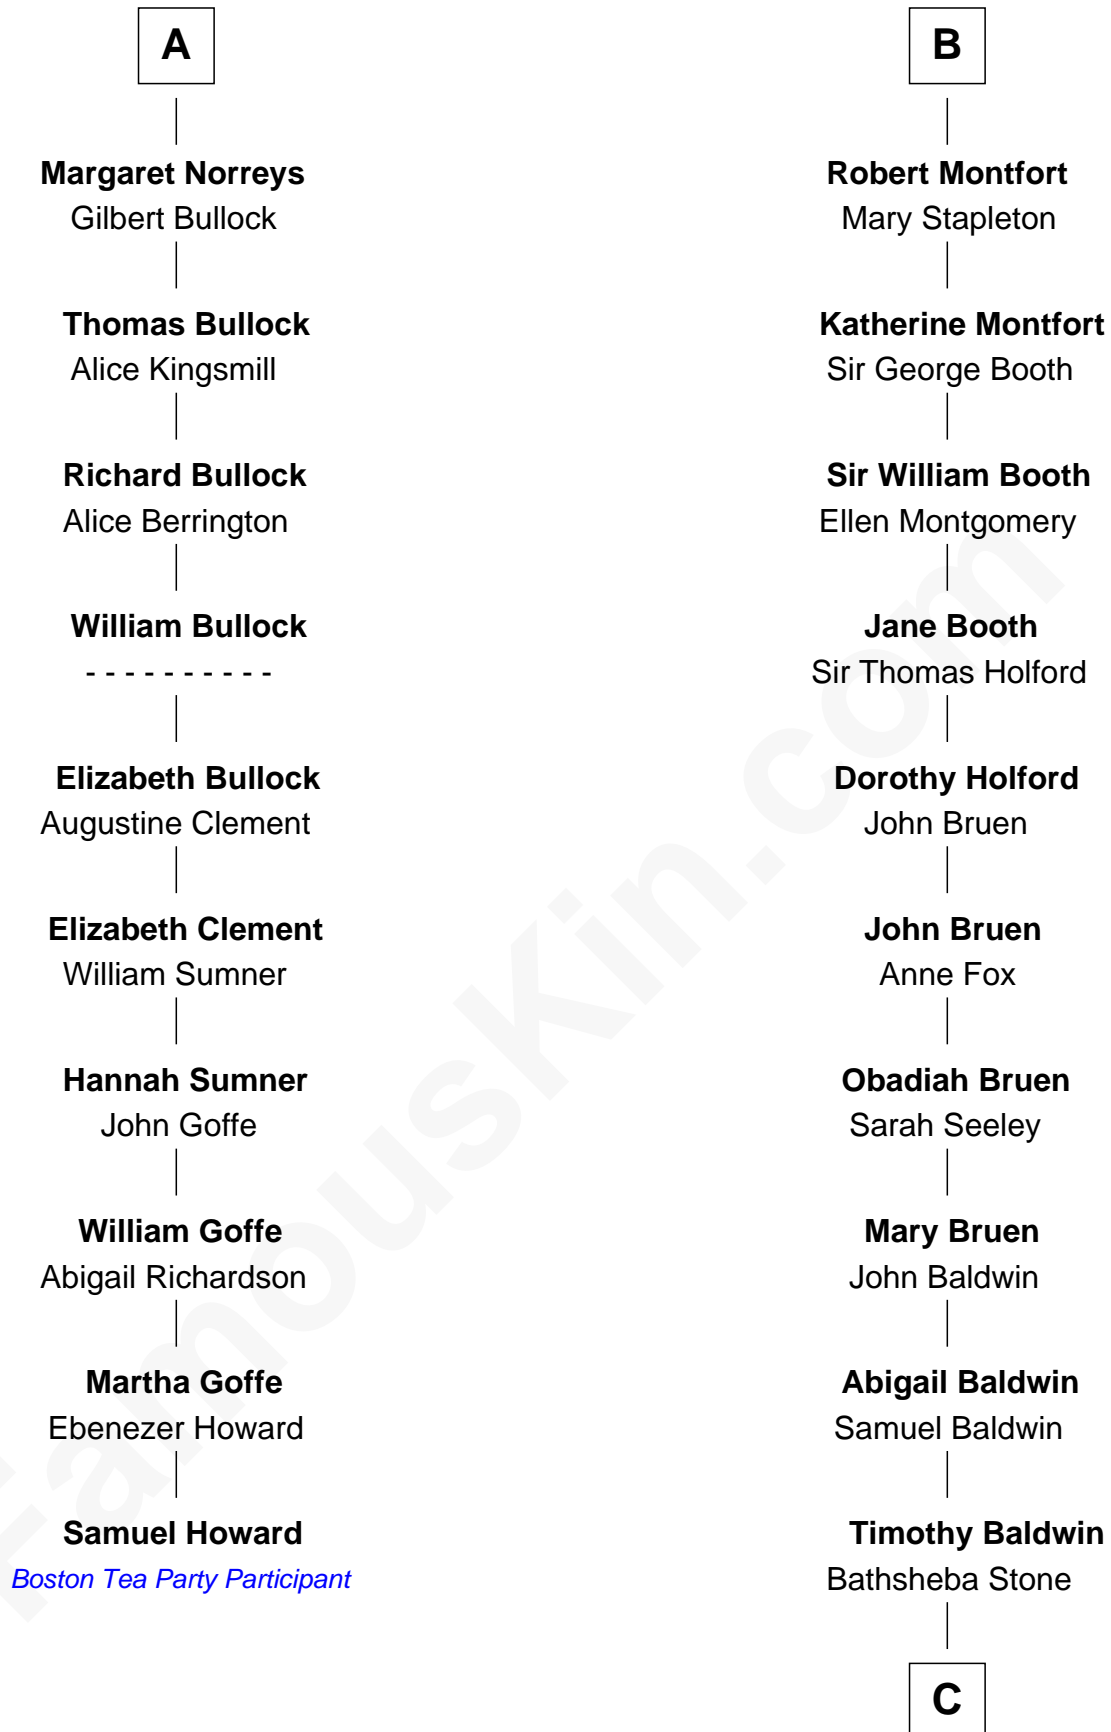

FamousKin.com

Relationship Chart of

Samuel Howard

Boston Tea Party Participant

16th cousin 2 times removed of

Abraham Baldwin

Signer of the U.S. Constitution

Sir Walter FitzRobert

Ida Longespee

Sir Robert FitzWalter

Eleanor de Ferrers

Sir Robert FitzWalter

Joan de Multon

Sir John FitzWalter

Eleanor de Percy

Alice FitzWalter

Margaret de Clinton

Sir Baldwin de Montfort

Sir William Montfort

Margaret Pecche

Sir Baldwin Montfort

Joan Vernon

B

C

Michael Baldwin

Lucy Dudley

Abraham Baldwin

Signer of the U.S. Constitution

FamousKin.com