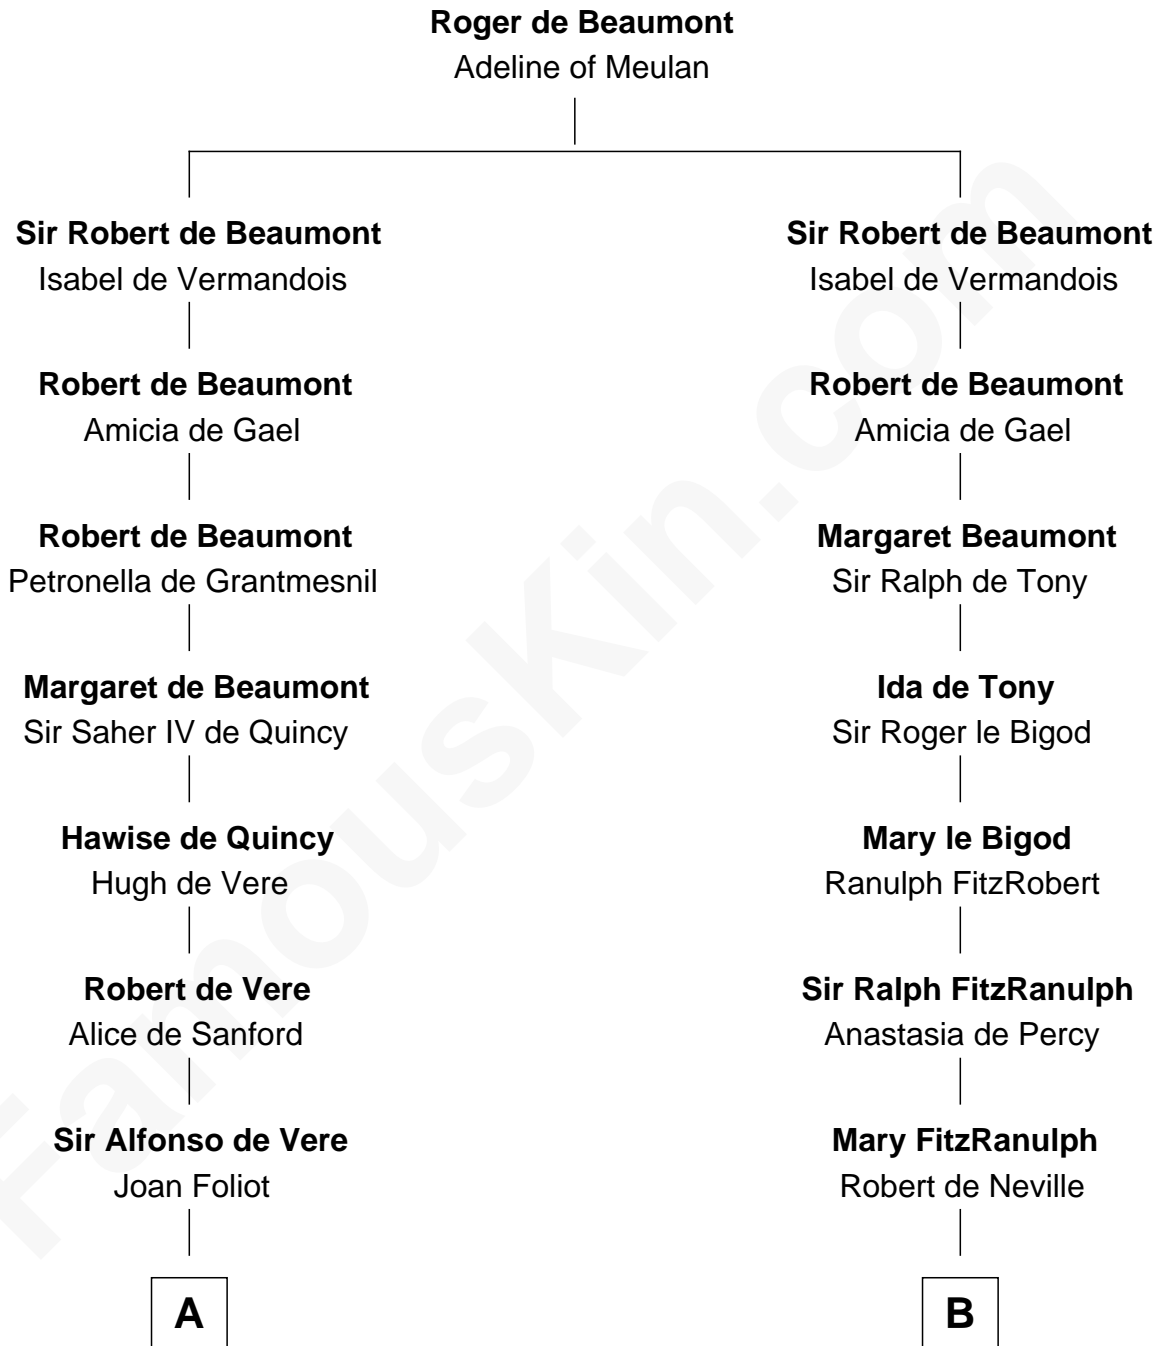

# FamousKin.com Relationship Chart of

**Samuel Howard**

*Boston Tea Party Participant*

21st cousin of

**Daniel Carroll**

*Signer of the U.S. Constitution*

**C**

**Elizabeth Clement**

William Sumner

**Hannah Sumner**

John Goffe

**William Goffe**

Abigail Richardson

**Martha Goffe**

Ebenezer Howard

**Samuel Howard**

*Boston Tea Party Participant*

**D**

**Edward Digges**

Elizabeth Page

**William Digges**

Elizabeth Sewall

**Anne Digges**

Henry Darnall