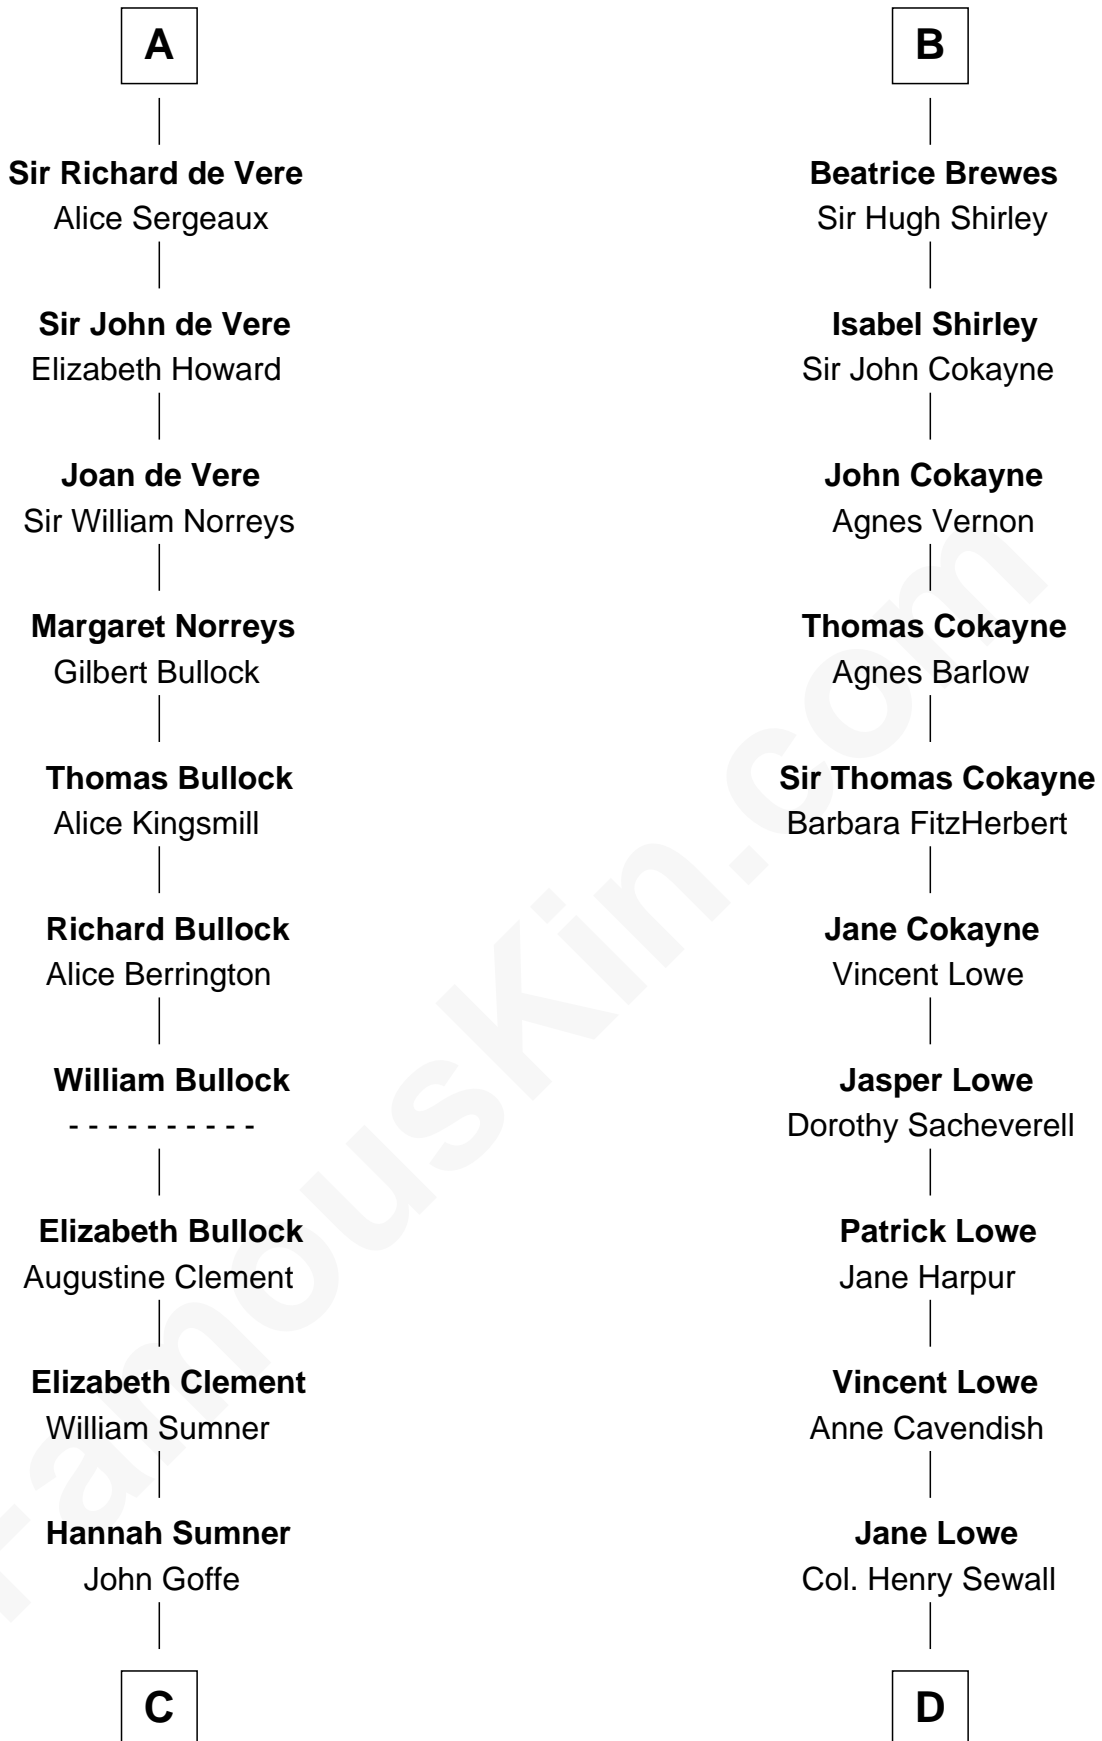

FamousKin.com Relationship Chart of

Samuel Howard

Boston Tea Party Participant

19th cousin 1 time removed of

Daniel Carroll

Signer of the U.S. Constitution

Robert Fitzrichard

Maud de St. Liz

C

William Goffe
Abigail Richardson

Martha Goffe
Ebenezer Howard

Samuel Howard
Boston Tea Party Participant

D

Elizabeth Sewall
William Digges

Anne Digges
Henry Darnall

Eleanor Darnall
Daniel Carroll