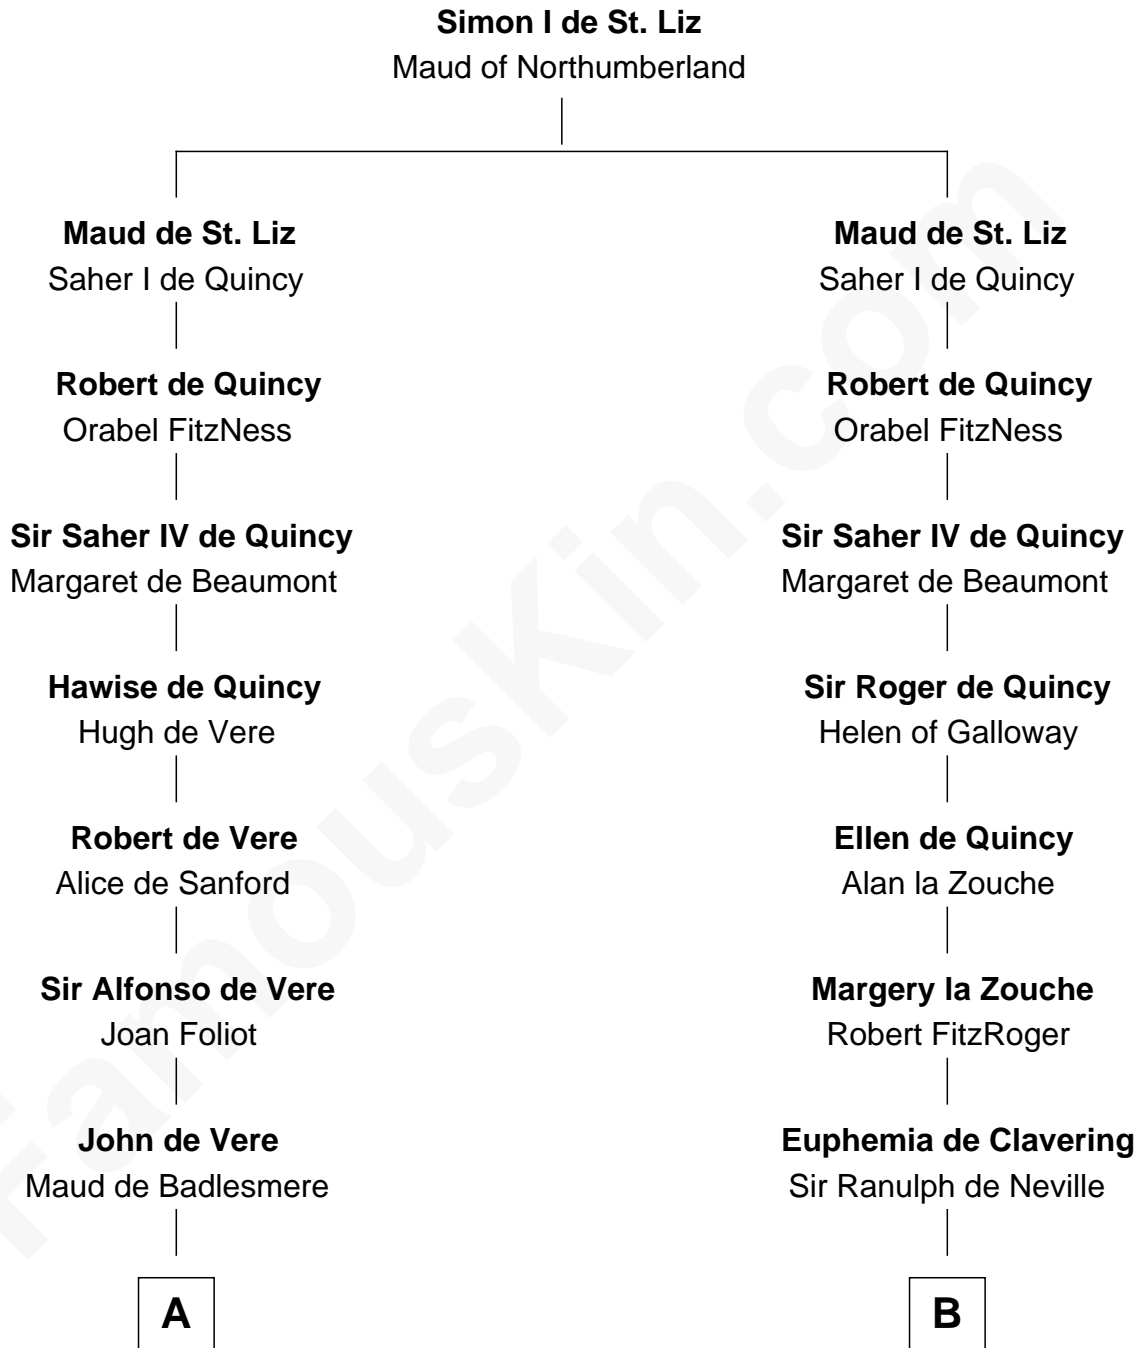

FamousKin.com Relationship Chart of

Samuel Howard

Boston Tea Party Participant

20th cousin of

Daniel Carroll

Signer of the U.S. Constitution

C

Hannah Sumner
John Goffe

William Goffe
Abigail Richardson

Martha Goffe
Ebenezer Howard

Samuel Howard
Boston Tea Party Participant

D

William Digges
Elizabeth Sewall

Anne Digges
Henry Darnall

Eleanor Darnall
Daniel Carroll

Daniel Carroll
Signer of the U.S. Constitution