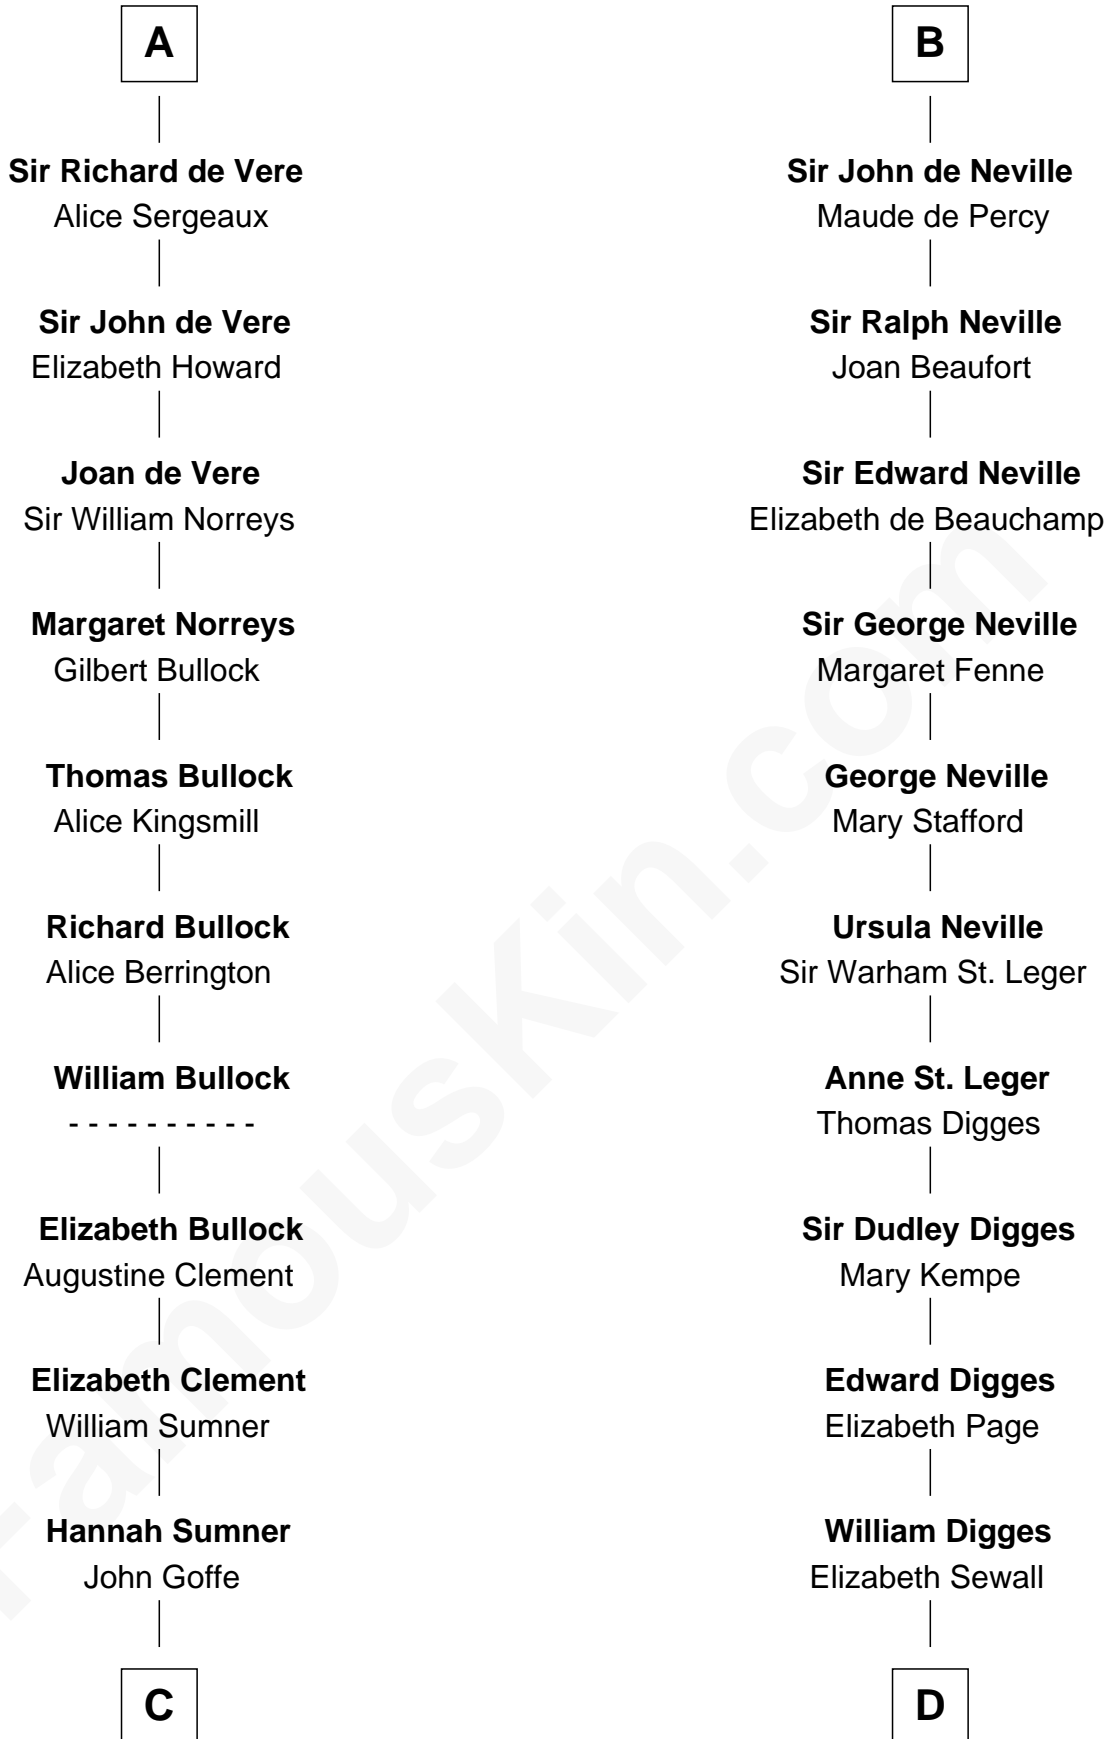

# FamousKin.com Relationship Chart of

**Samuel Howard**

*Boston Tea Party Participant*

19th cousin of

**Daniel Carroll**

*Signer of the U.S. Constitution*

**C**

**William Goffe**  
Abigail Richardson

**Martha Goffe**  
Ebenezer Howard

**Samuel Howard**  
*Boston Tea Party Participant*

**D**

**Anne Digges**  
Henry Darnall

**Eleanor Darnall**  
Daniel Carroll

**Daniel Carroll**  
*Signer of the U.S. Constitution*