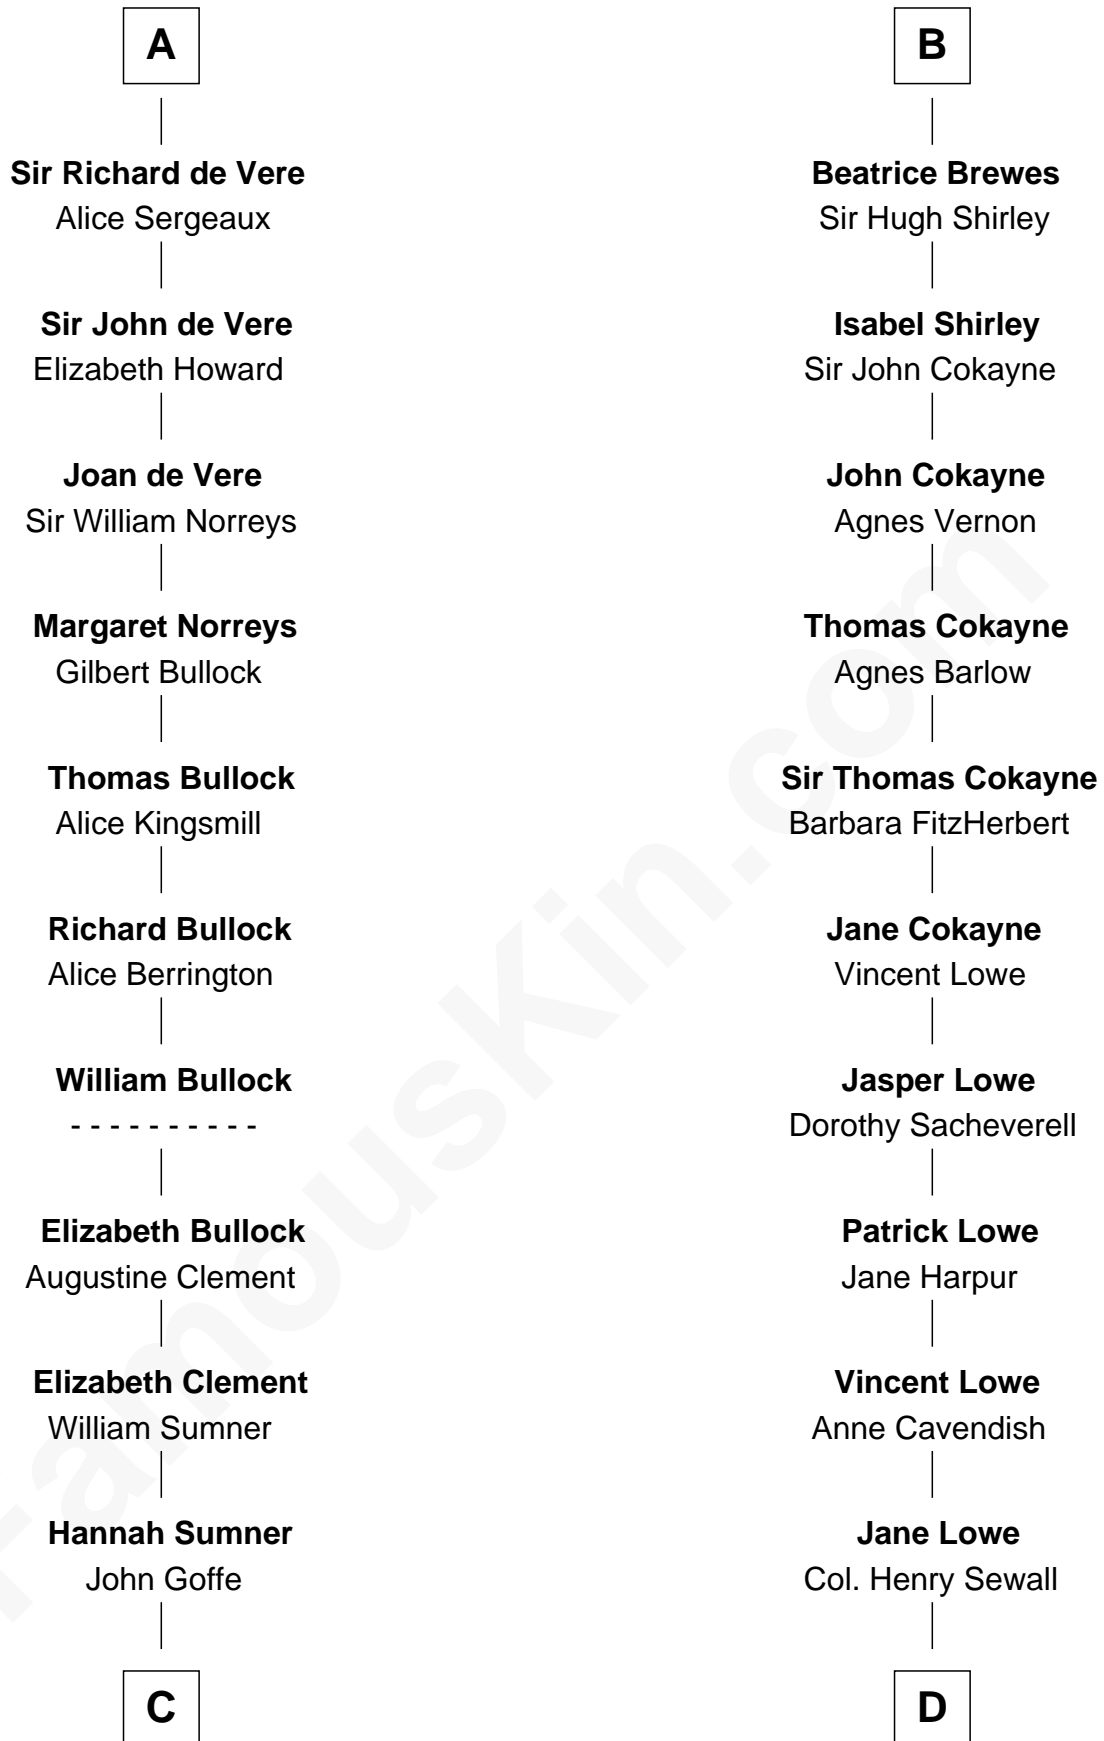

FamousKin.com Relationship Chart of

Samuel Howard

Boston Tea Party Participant

19th cousin 1 time removed of

John Carroll

Founder of Georgetown University

Robert Fitzrichard

Maud de St. Liz

C

William Goffe
Abigail Richardson

Martha Goffe
Ebenezer Howard

Samuel Howard
Boston Tea Party Participant

D

Elizabeth Sewall
William Digges

Anne Digges
Henry Darnall

Eleanor Darnall
Daniel Carroll