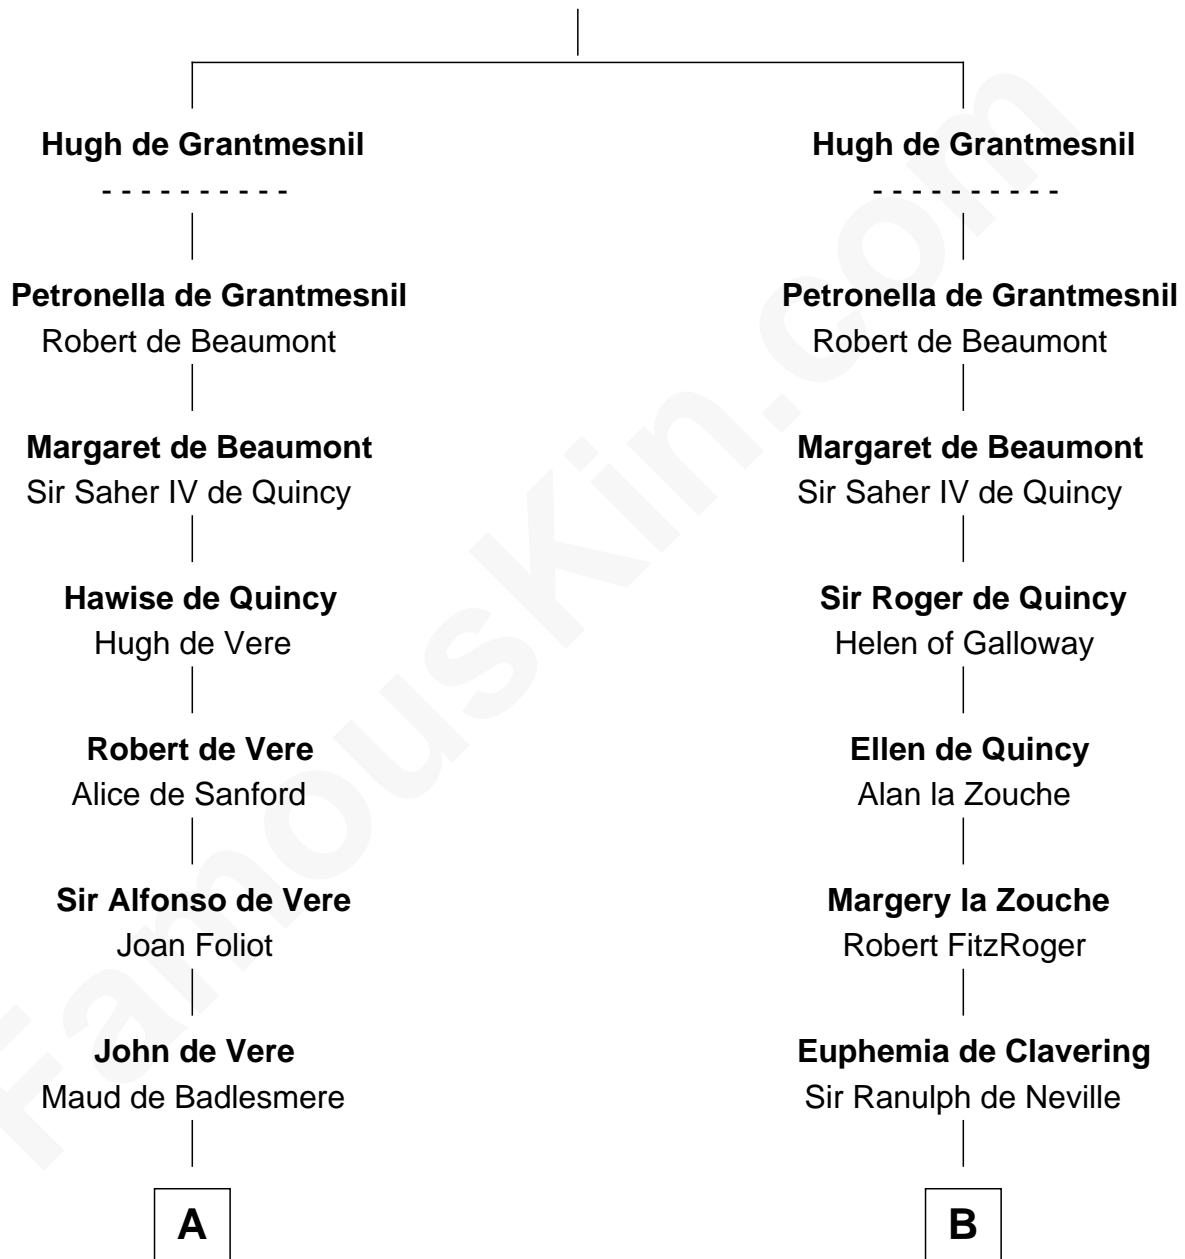

FamousKin.com Relationship Chart of

Samuel Howard

Boston Tea Party Participant

20th cousin of

John Carroll

Founder of Georgetown University

Ivo de Grantmesnil

Filia de Gant

C

Hannah Sumner

John Goffe

William Goffe

Abigail Richardson

Martha Goffe

Ebenezer Howard

Samuel Howard

Boston Tea Party Participant

D

William Digges

Elizabeth Sewall

Anne Digges

Henry Darnall

Eleanor Darnall

Daniel Carroll