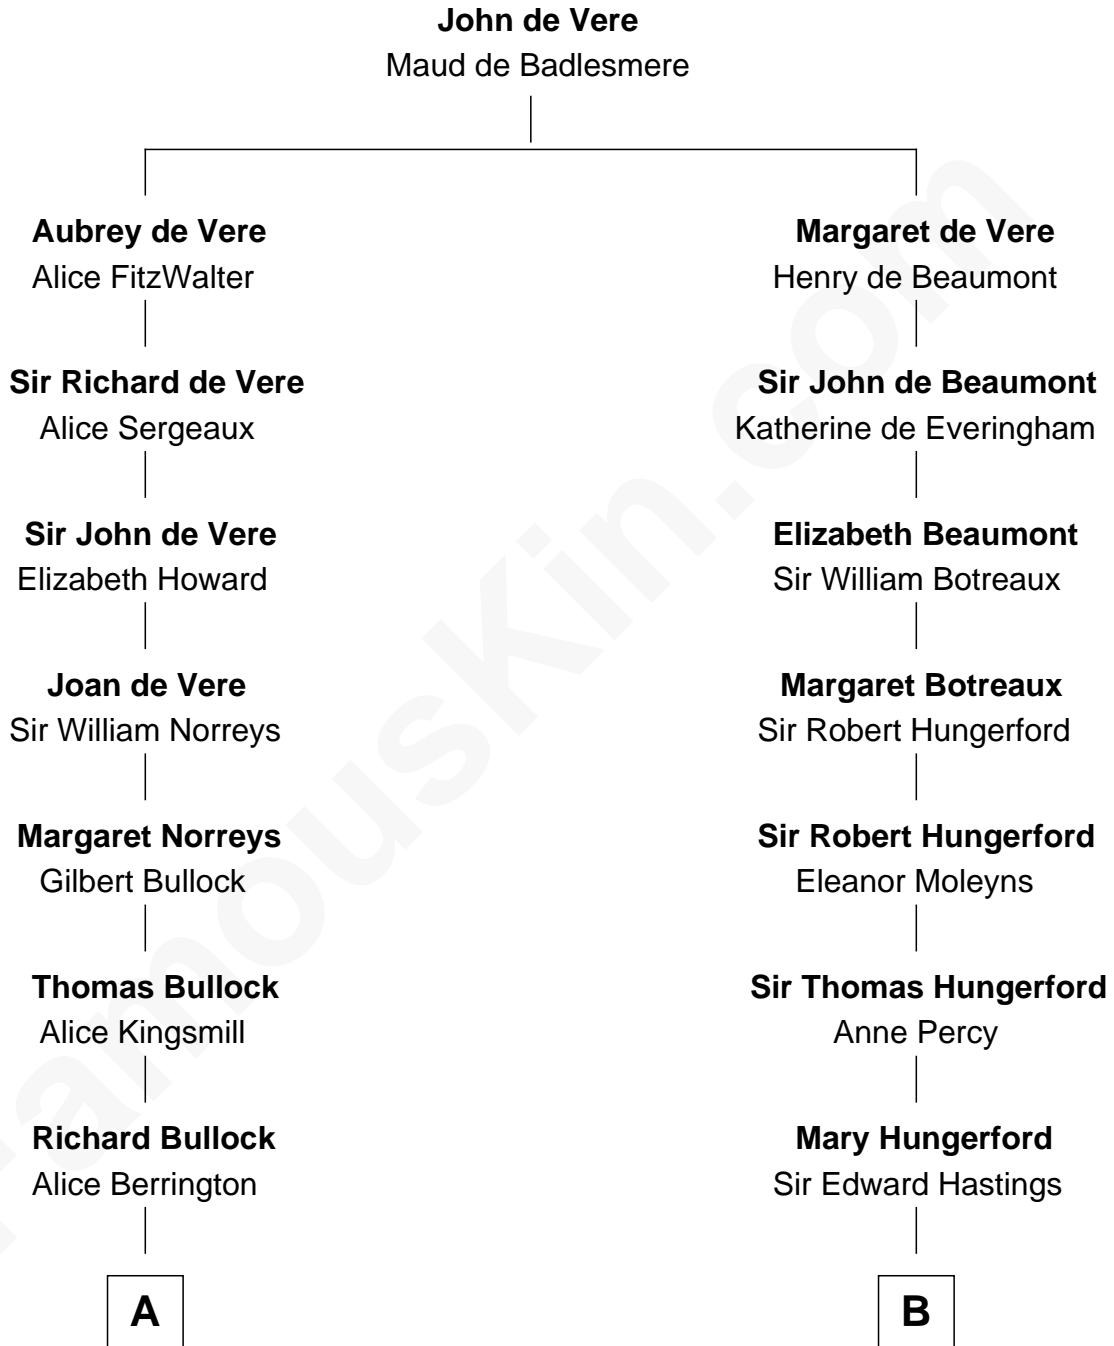

FamousKin.com Relationship Chart of

Samuel Howard

Boston Tea Party Participant

13th cousin 5 times removed of

Lewis Carroll

Author of Alice in Wonderland

C

Frances Jane Lutwidge
Rev. Charles Dodgson

Lewis Carroll
Author of Alice in Wonderland

FamousKin.com