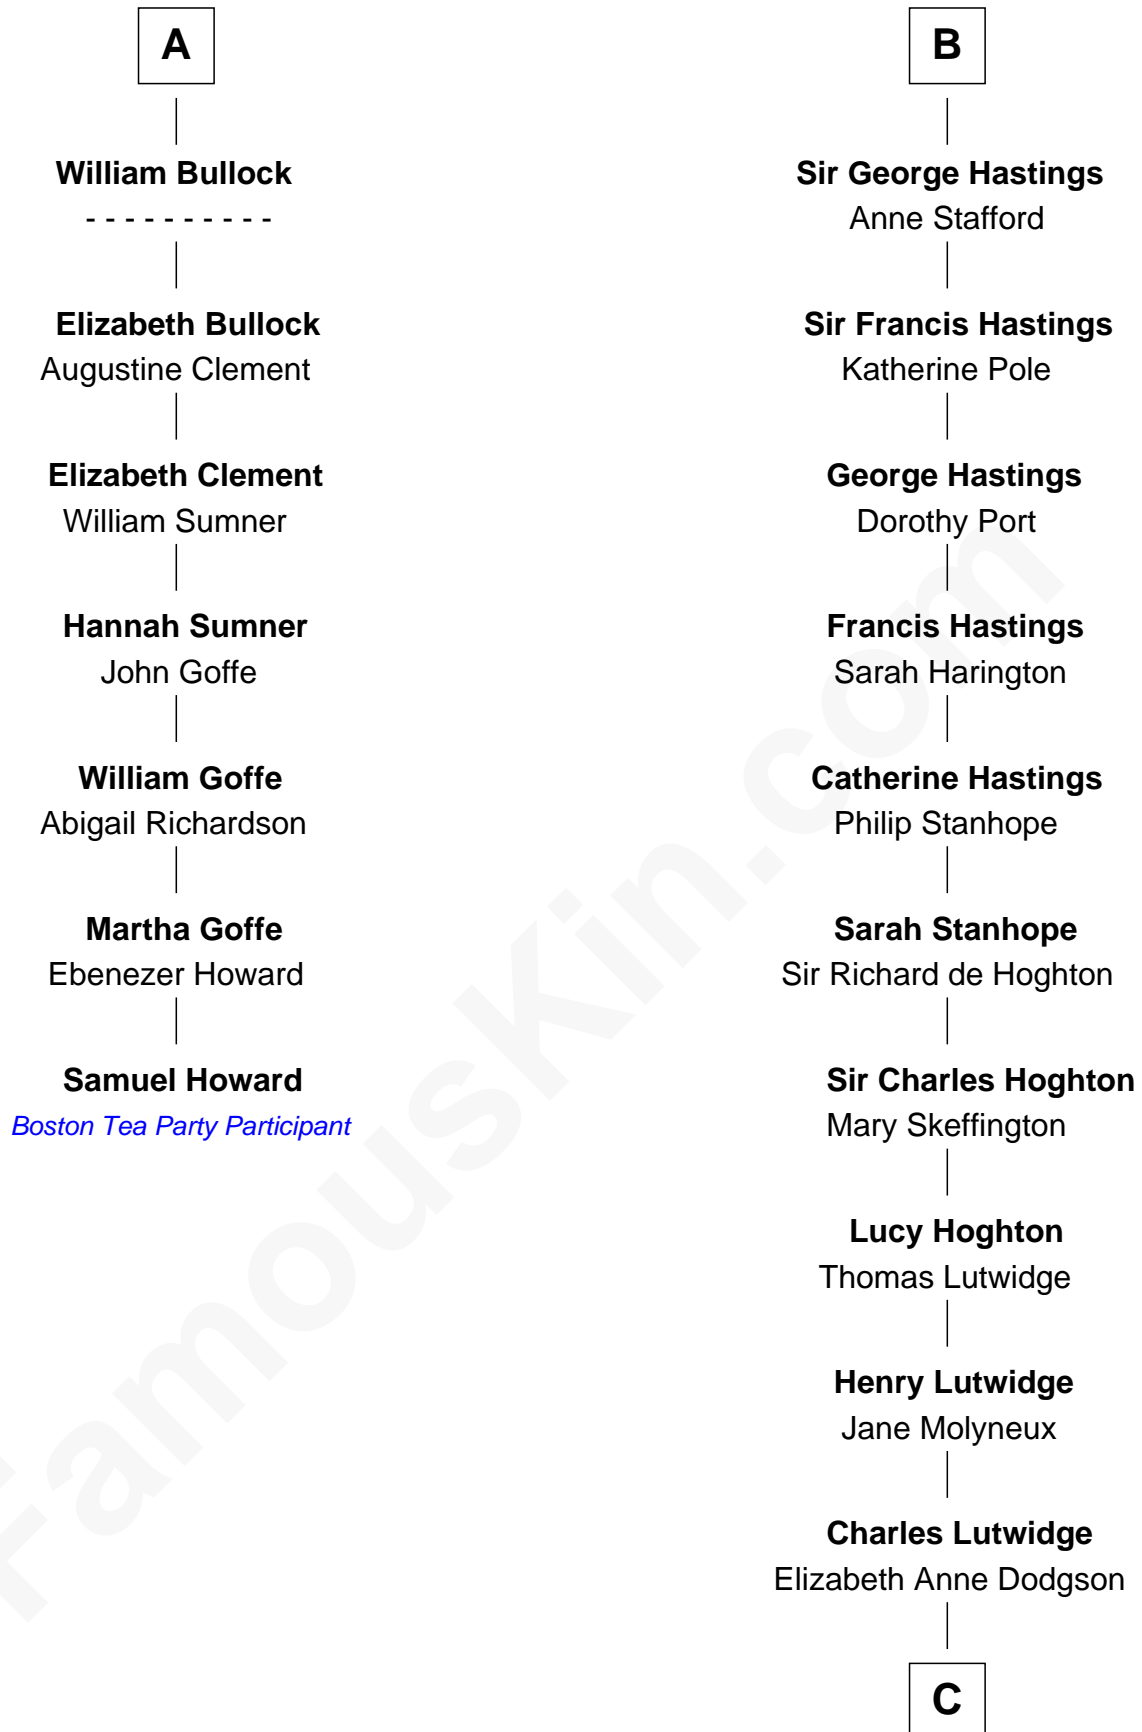

FamousKin.com Relationship Chart of

Samuel Howard

Boston Tea Party Participant

13th cousin 5 times removed of

Lewis Carroll

Author of Alice in Wonderland

C

Frances Jane Lutwidge
Rev. Charles Dodgson

Lewis Carroll
Author of Alice in Wonderland

FamousKin.com