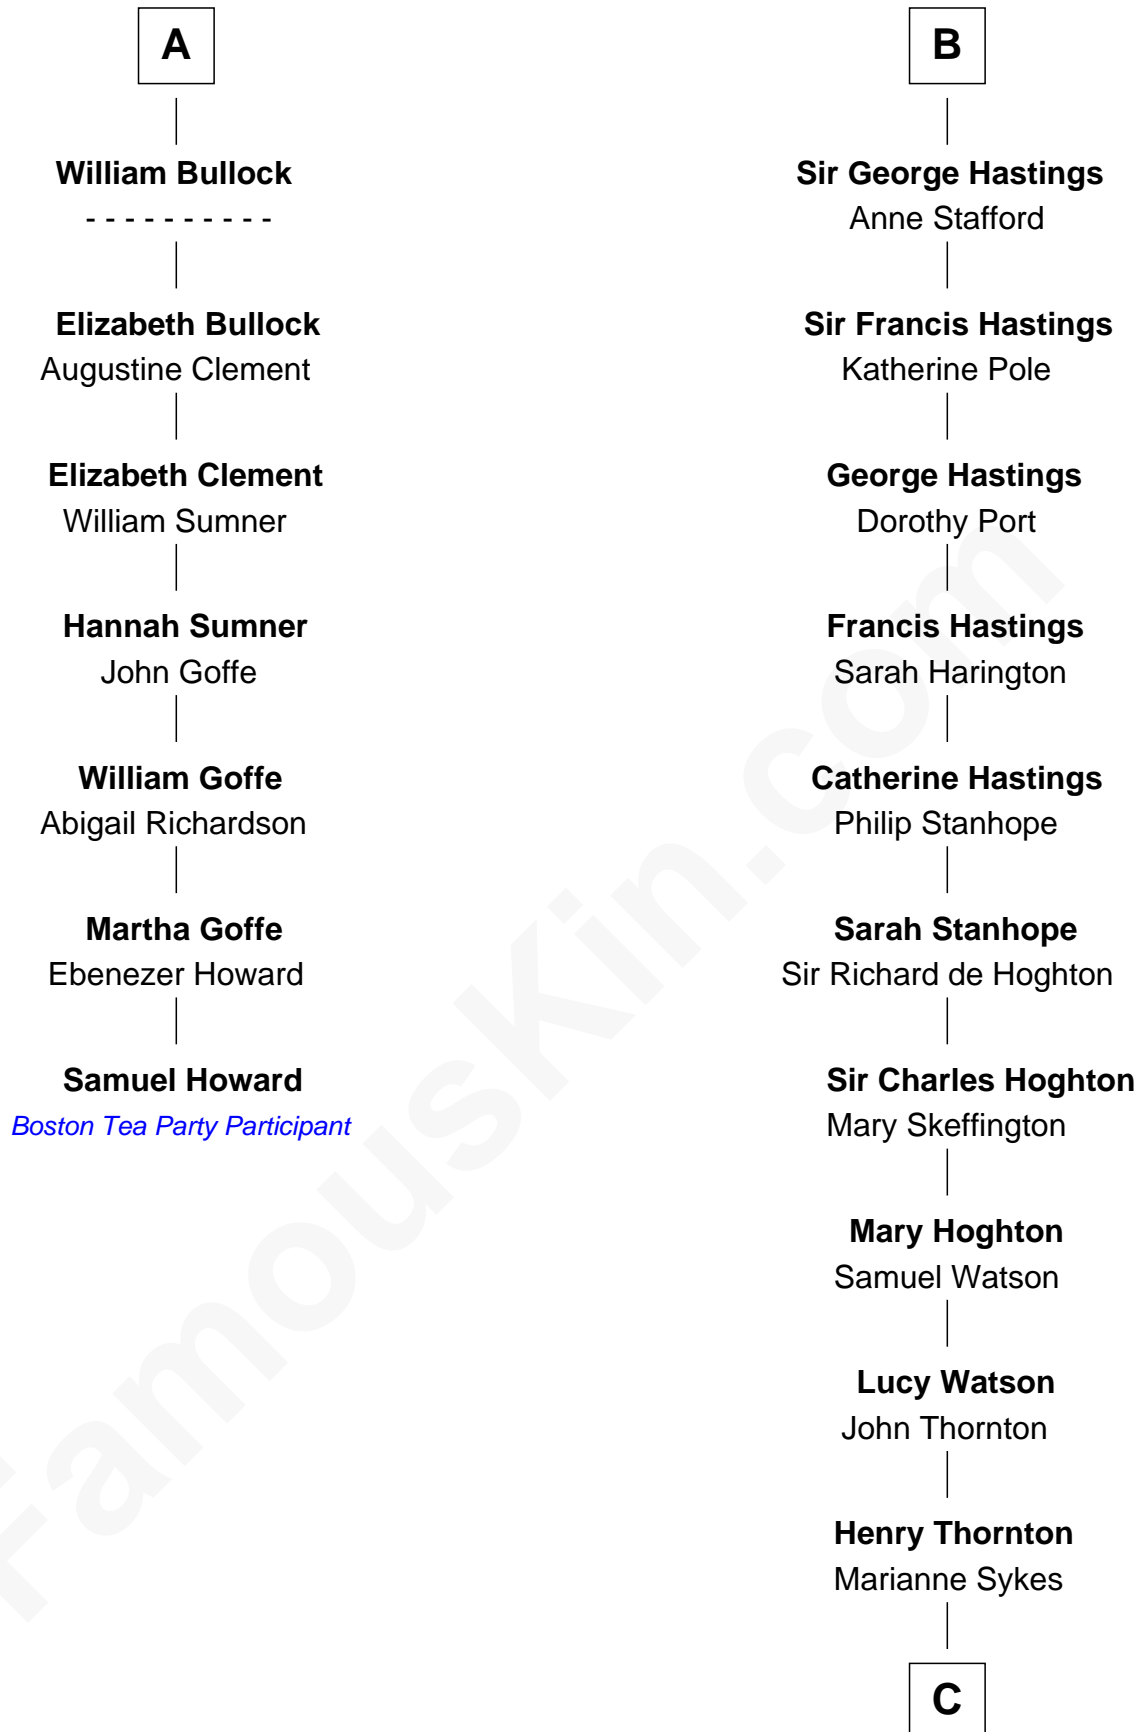

## Relationship Chart of

**Samuel Howard**

*Boston Tea Party Participant*

13th cousin 6 times removed of

**E. M. Forster**

*English Novelist*

**C**

**Laura Thornton**

Charles Forster

**Edward Morgan Llewellyn Forster**

Alice Clara Whichelo

**E. M. Forster**

*English Novelist*

FamousKin.com