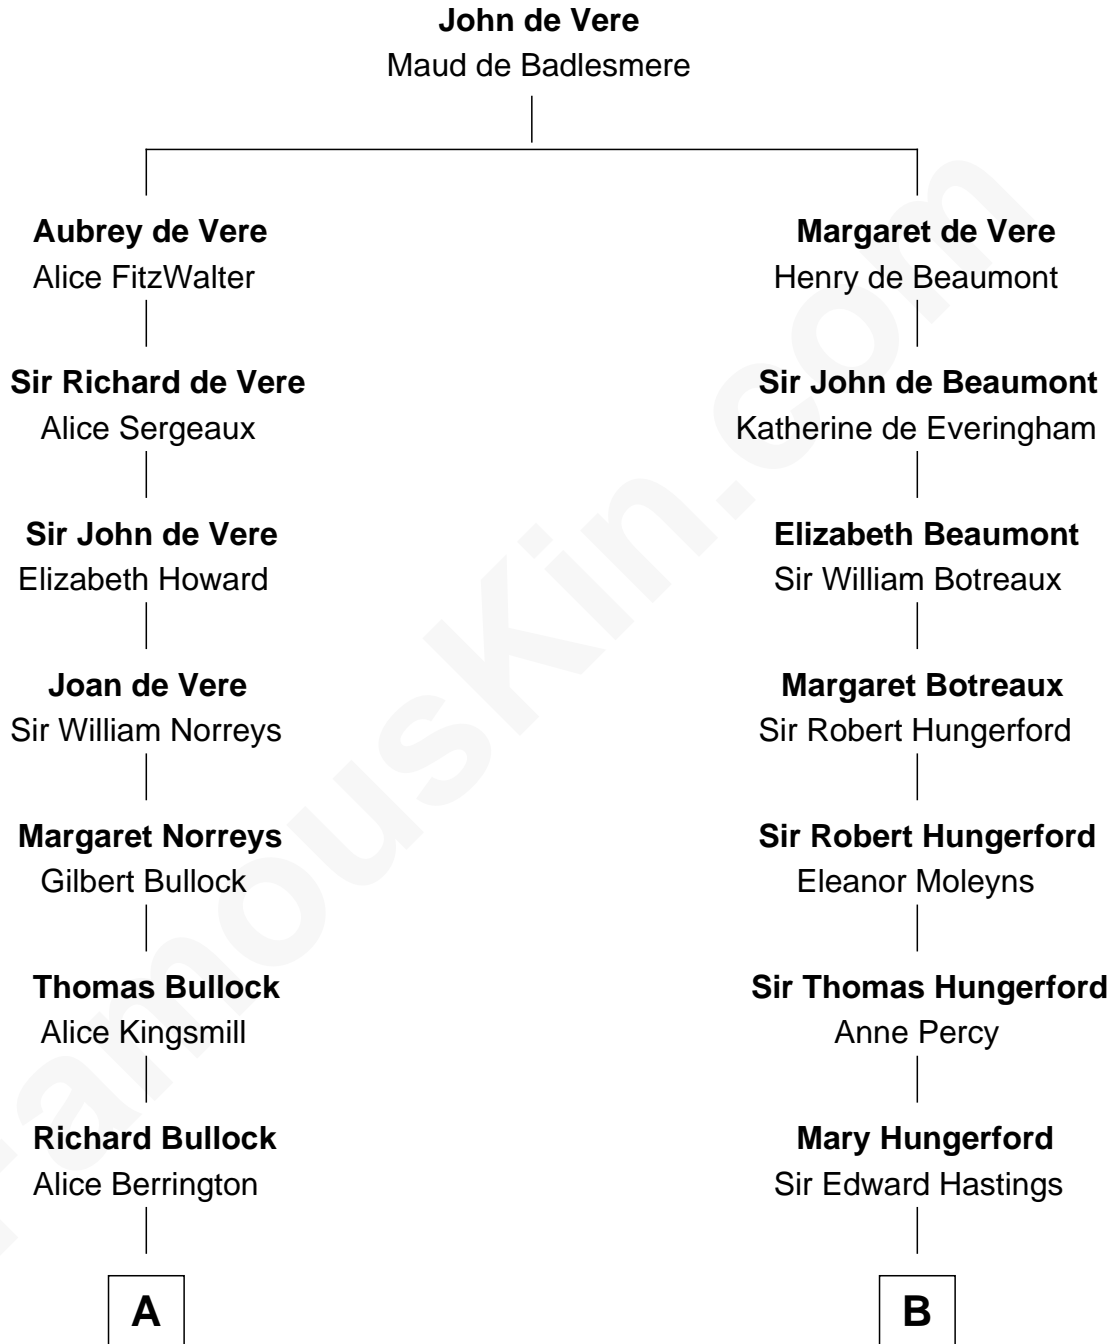

## Relationship Chart of

**Samuel Howard**

*Boston Tea Party Participant*

13th cousin 6 times removed of

**E. M. Forster**

*English Novelist*

**C**

**Laura Thornton**

Charles Forster

**Edward Morgan Llewellyn Forster**

Alice Clara Whichelo

**E. M. Forster**

*English Novelist*

FamousKin.com