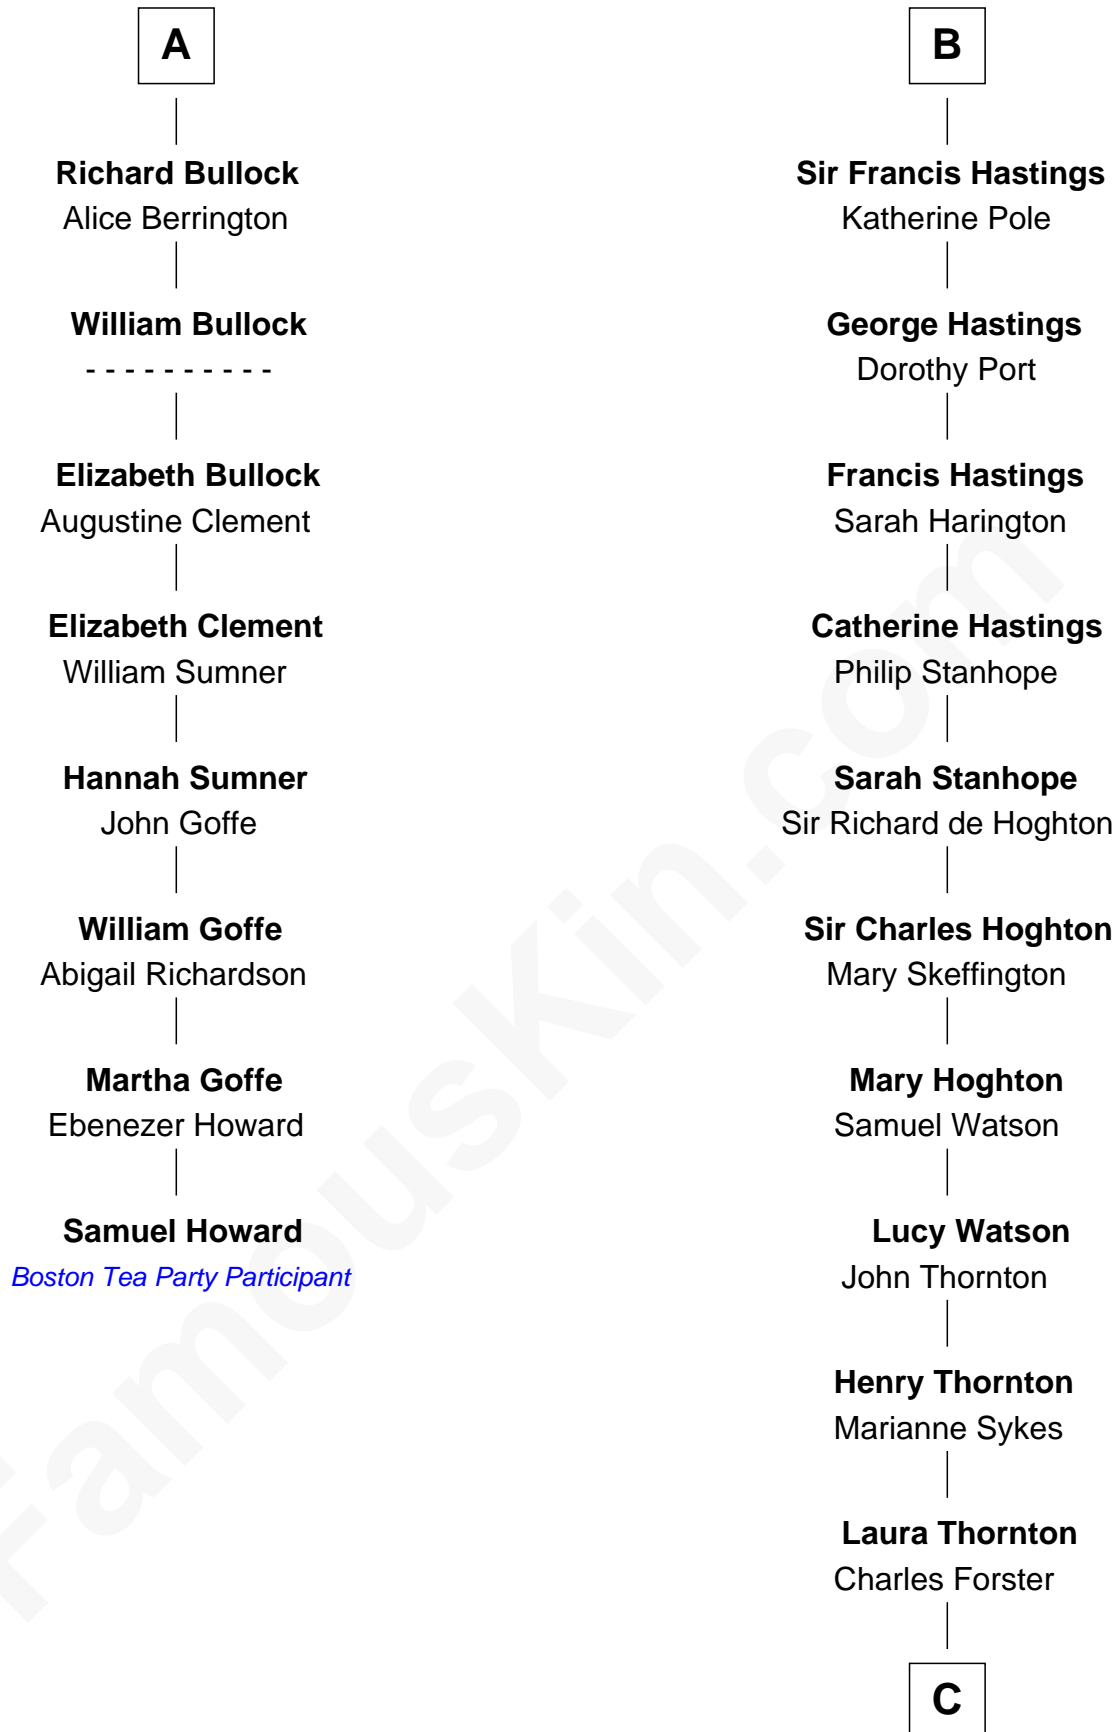

## Relationship Chart of

**Samuel Howard**

*Boston Tea Party Participant*

14th cousin 4 times removed of

**E. M. Forster**

*English Novelist*

**William de Montagu**  
Katherine de Grandison

**Sibyl de Montagu**  
Sir Edmund Fitzalan

**Philippe Fitzalan**  
Sir Richard Sergeaux

**Alice Sergeaux**  
Sir Richard de Vere

**Sir John de Vere**  
Elizabeth Howard

**Joan de Vere**  
Sir William Norreys

**Margaret Norreys**  
Gilbert Bullock

**Thomas Bullock**  
Alice Kingsmill

**A**

**Philippa de Montagu**  
Sir Roger de Mortimer

**Edmund Mortimer**  
Philippa Plantagenet

**Elizabeth Mortimer**  
Sir Henry Percy

**Sir Henry Percy**  
Eleanor Neville

**Anne Percy**  
Sir Thomas Hungerford

**Mary Hungerford**  
Sir Edward Hastings

**Sir George Hastings**  
Anne Stafford

**B**

**C**

**Edward Morgan Llewellyn Forster**

Alice Clara Whichelo

**E. M. Forster**

*English Novelist*