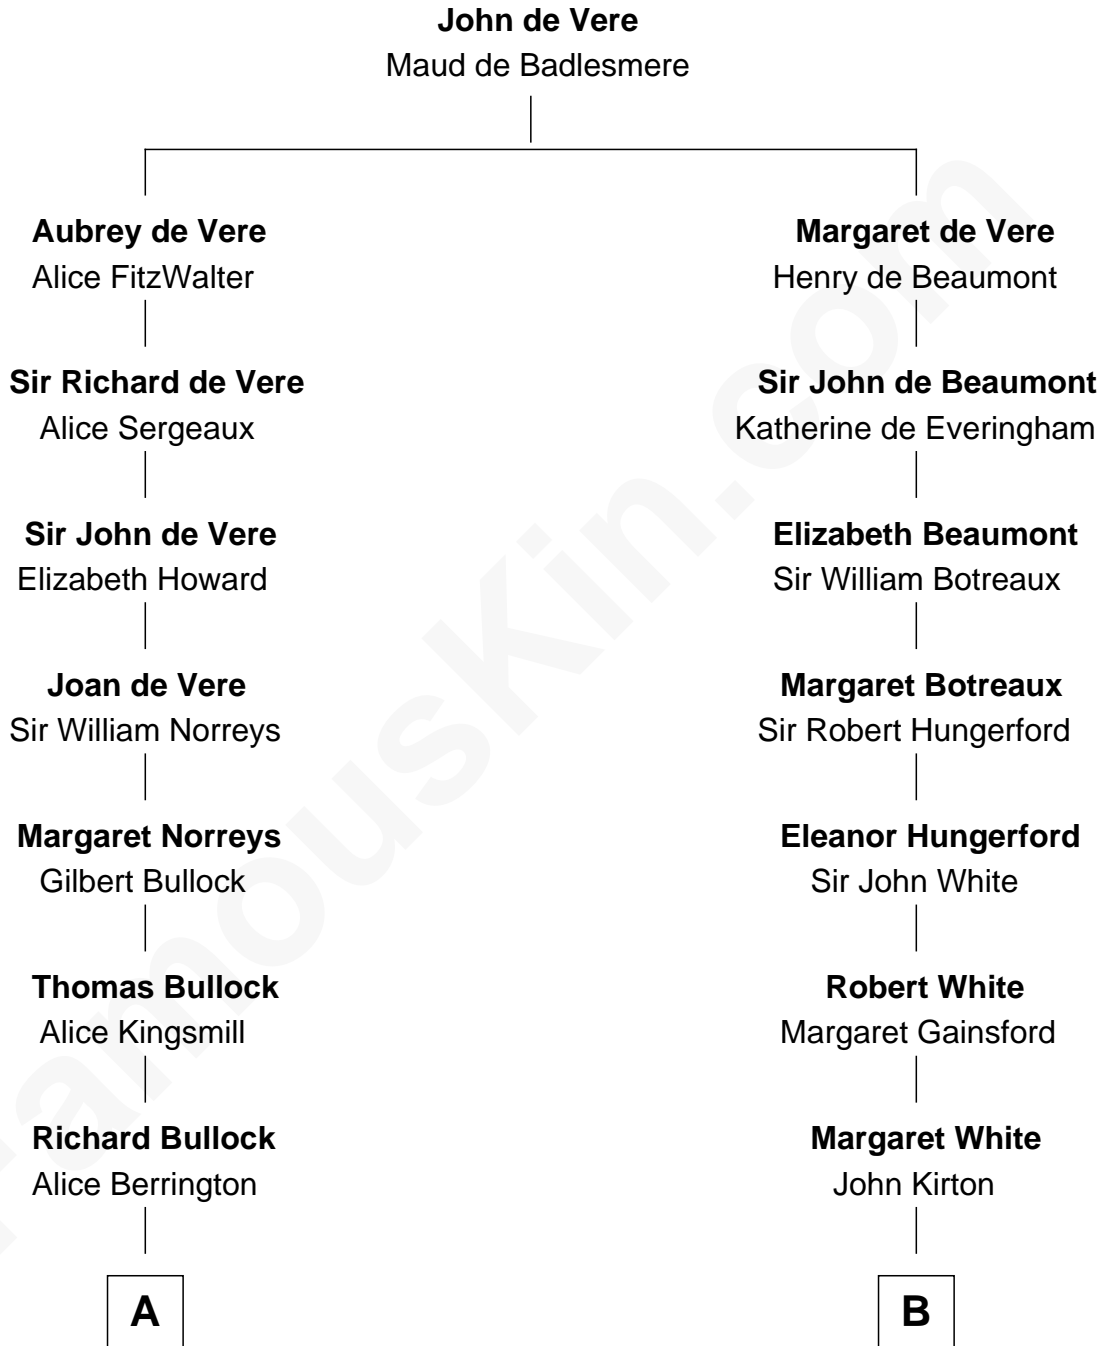

# FamousKin.com Relationship Chart of

**Samuel Howard**

*Boston Tea Party Participant*

13th cousin 6 times removed of

**Susana Ferrari Billinghurst**

*Argentine Aviation Pioneer*

C

**Lisandro Billinghamurst**

Ana Kidd

**Rosa Laureana Billinghamurst**

Alfredo Ferrari

**Susana Ferrari Billinghamurst**

*Argentine Aviation Pioneer*

FamousKin.com