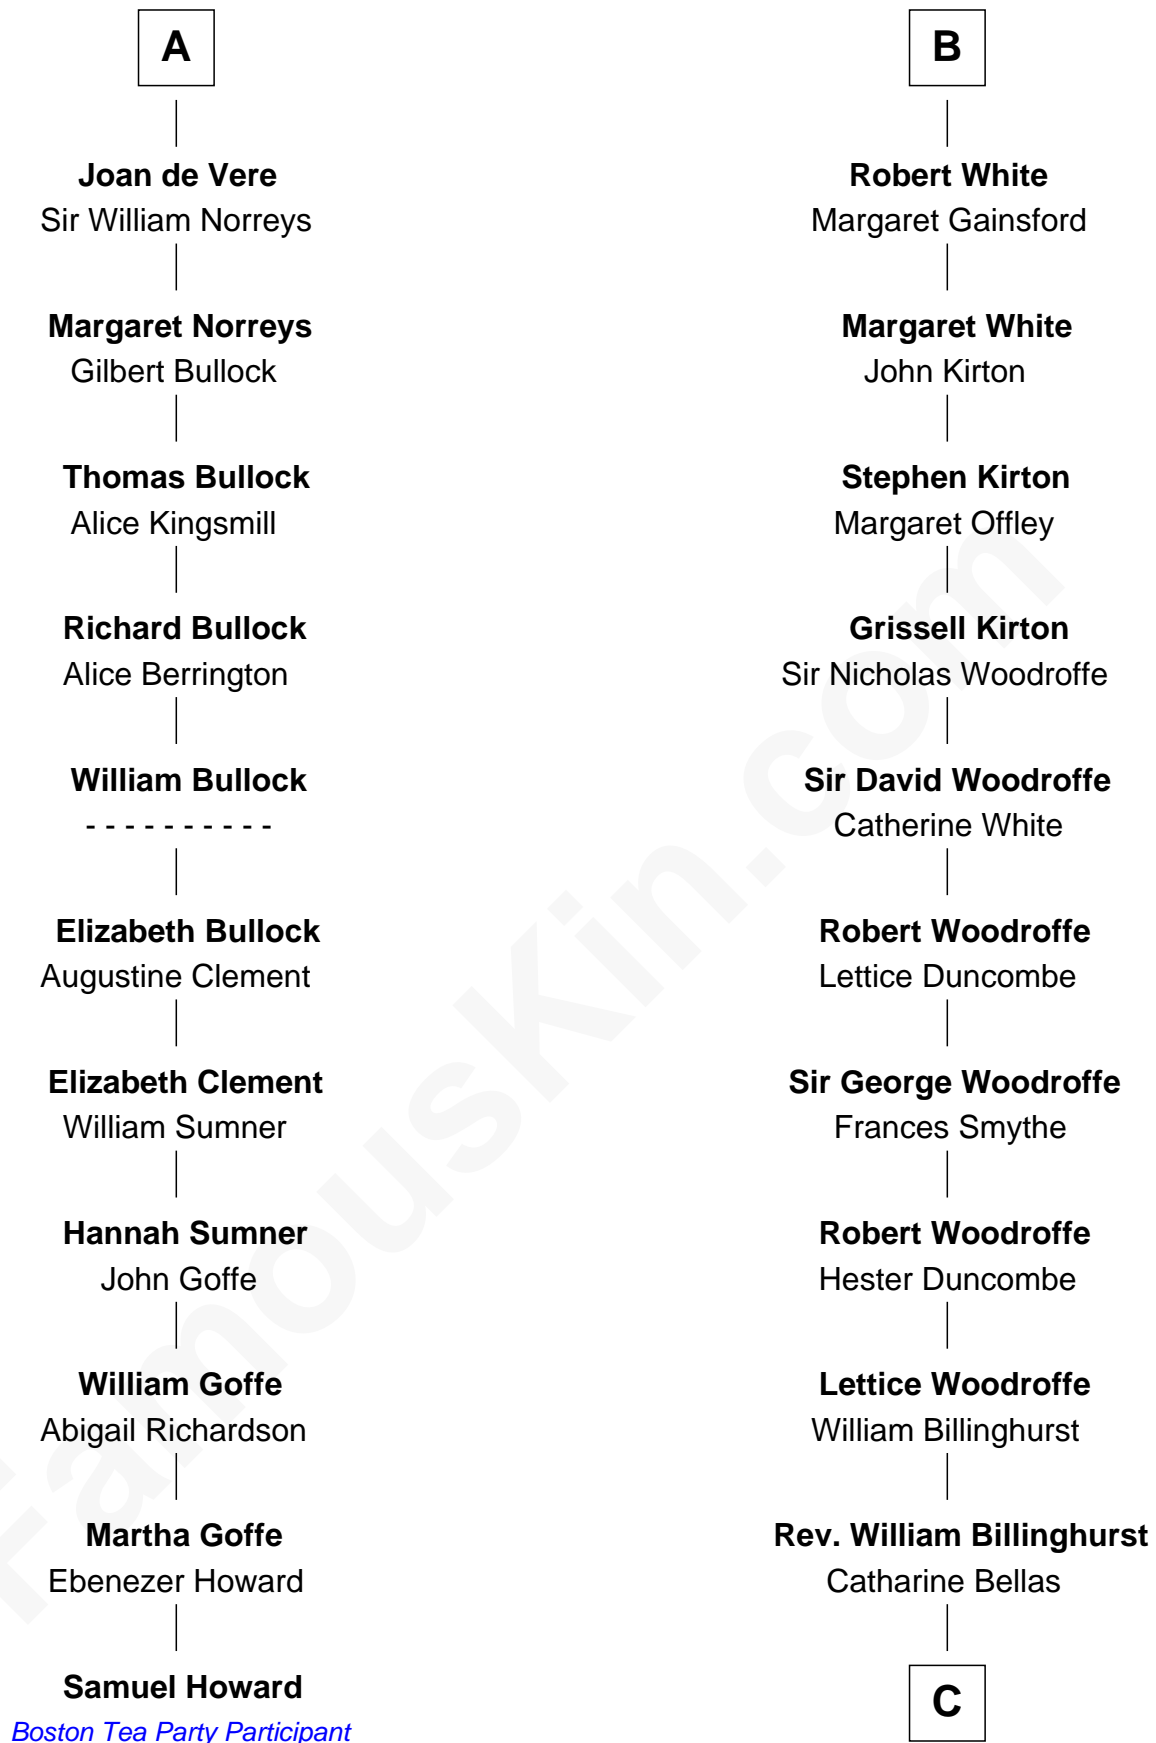

FamousKin.com

Relationship Chart of

Samuel Howard

Boston Tea Party Participant

17th cousin 4 times removed of

Susana Ferrari Billinghamurst

Argentine Aviation Pioneer

Sir Hugh le Despencer

Eleanor le Despencer

Sir Hugh de Courtenay

Sir Hugh de Courtenay

Agnes de St. John

Sir Thomas de Courtenay

Muriel de Moels

Margaret Courtenay

Thomas Peverell

Katherine Peverell

Sir Walter Hungerford

Sir Robert Hungerford

Margaret Botreaux

Eleanor Hungerford

Sir John White

B

C

Susana Ferrari Billinghamurst

Argentine Aviation Pioneer