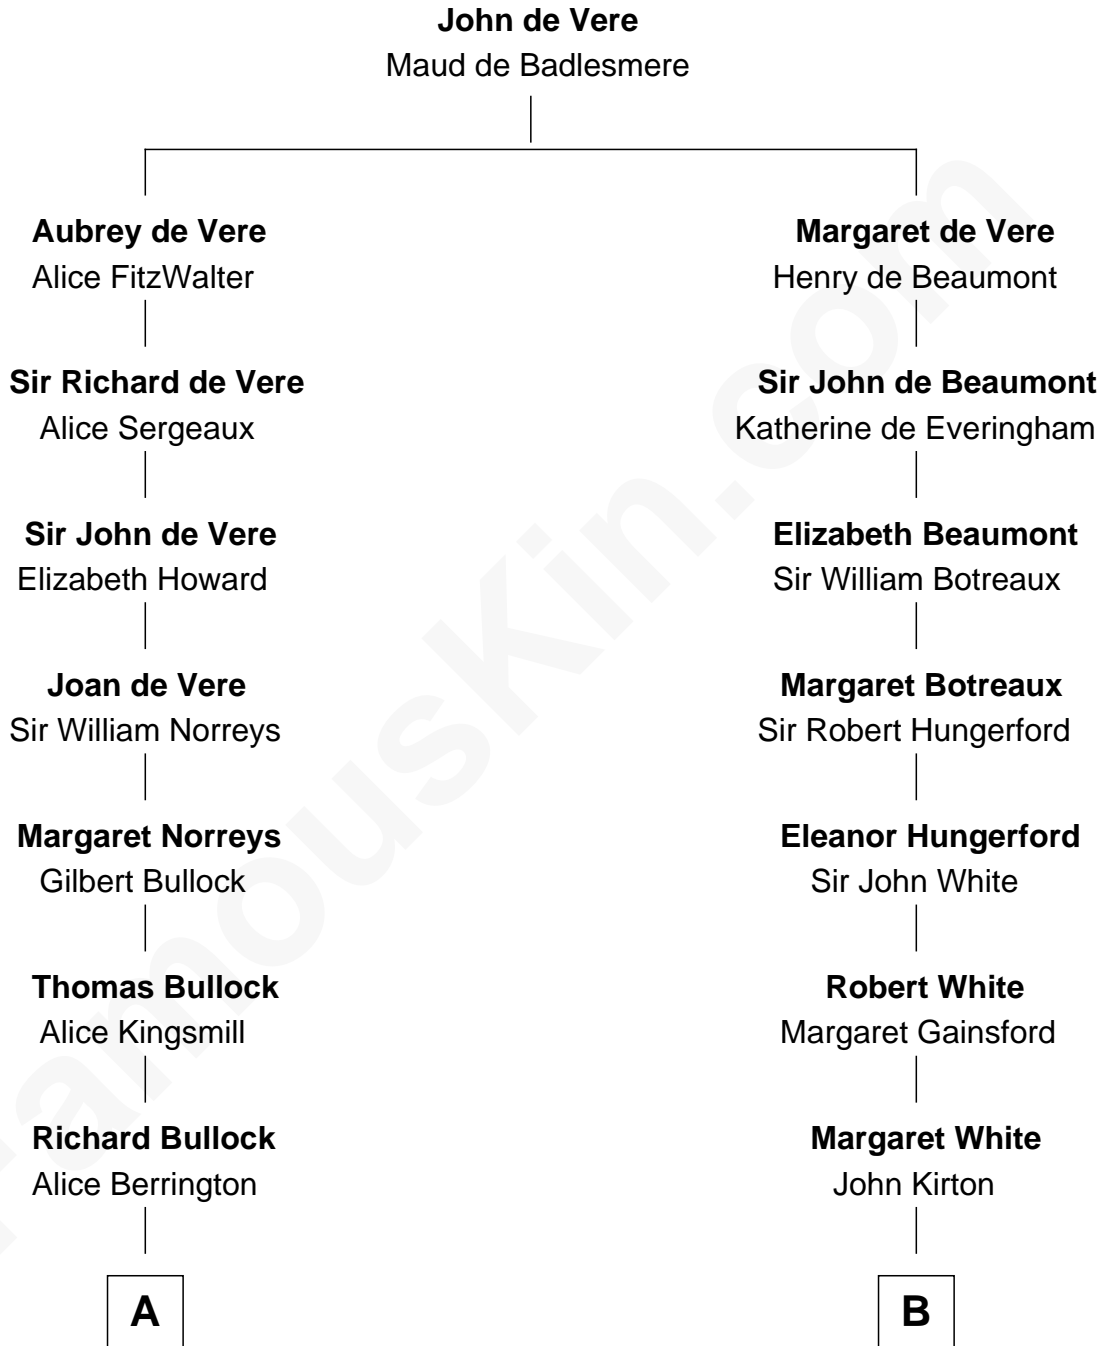

FamousKin.com Relationship Chart of

Samuel Howard

Boston Tea Party Participant

13th cousin 8 times removed of

Luciana Pedraza

Argentine Movie Actress

C

Lisandro Billinghurst