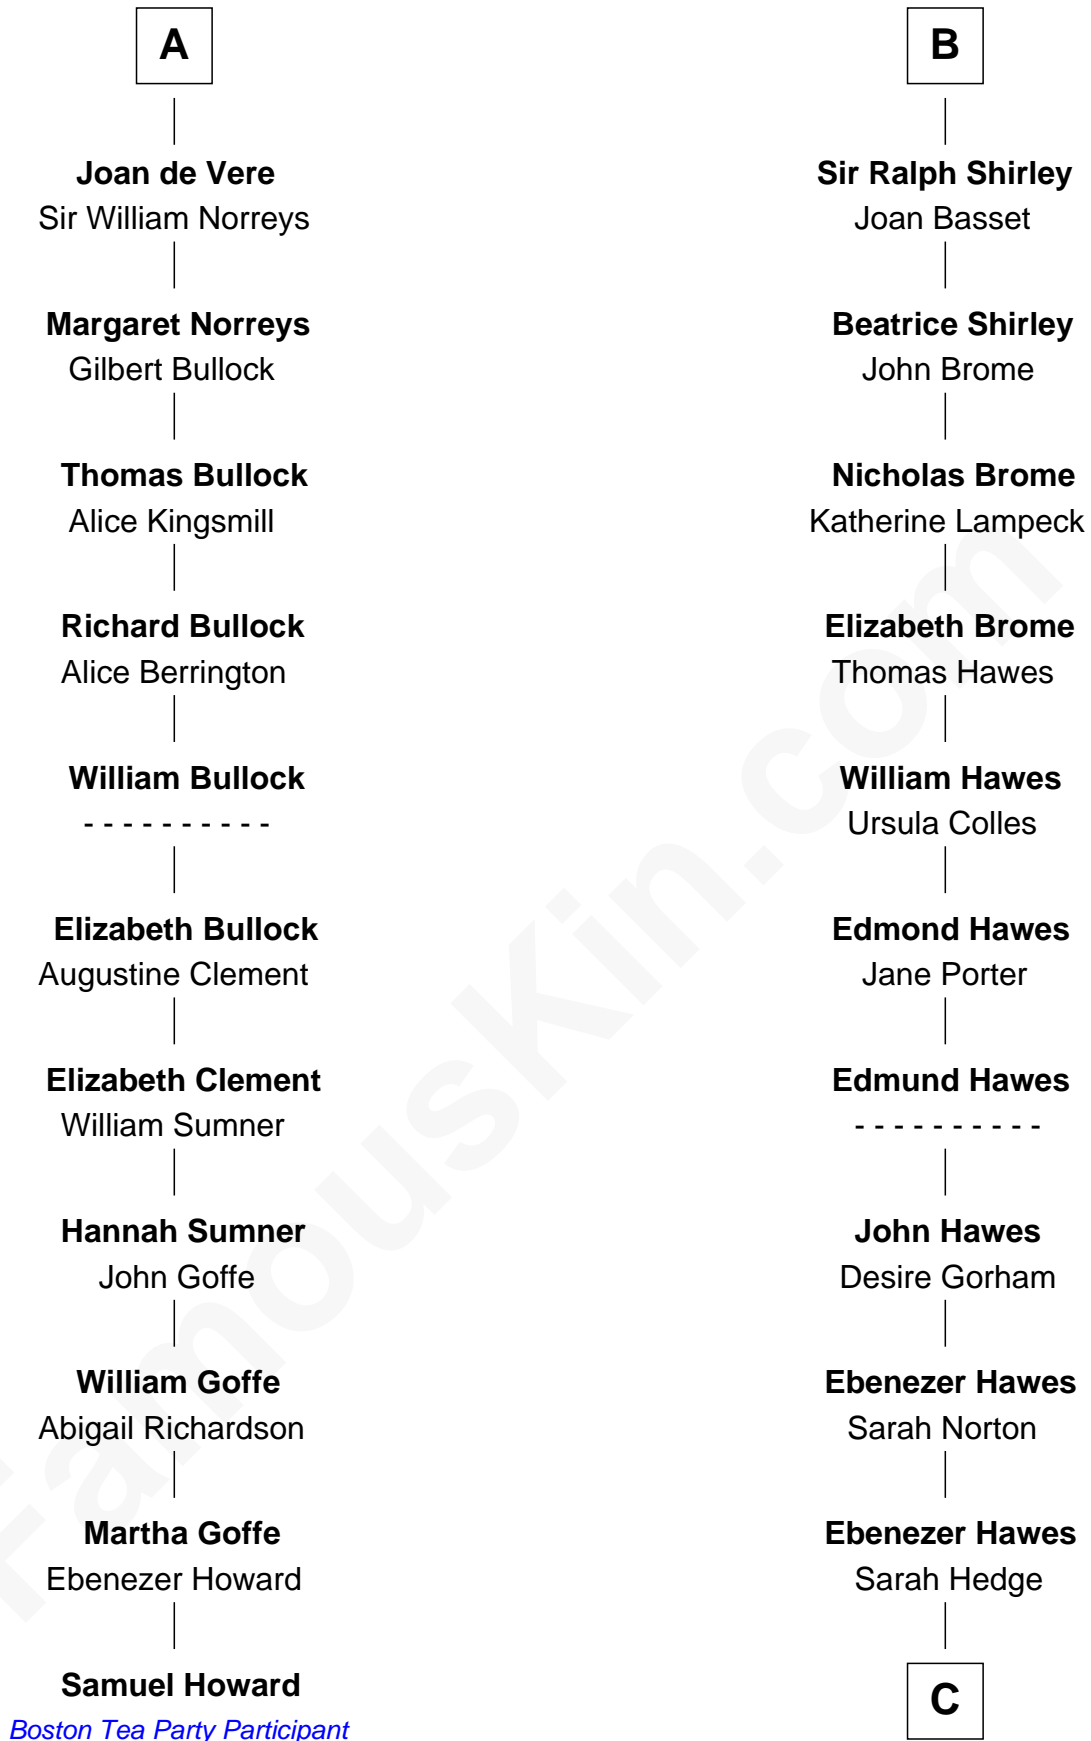

FamousKin.com Relationship Chart of

Samuel Howard

Boston Tea Party Participant

17th cousin 4 times removed of

Eugene Foss

45th Governor of Massachusetts

Sir William Longespee

Ela of Salisbury

C

Thankful Hawes
Col. Enoch Hallett

Susanna Hallett
Col. Heman Bangs

Amanda Bangs
Samuel Bartlett Foss

George Edmund Foss
Marcia Cordelia Noble

Eugene Foss
45th Governor of Massachusetts