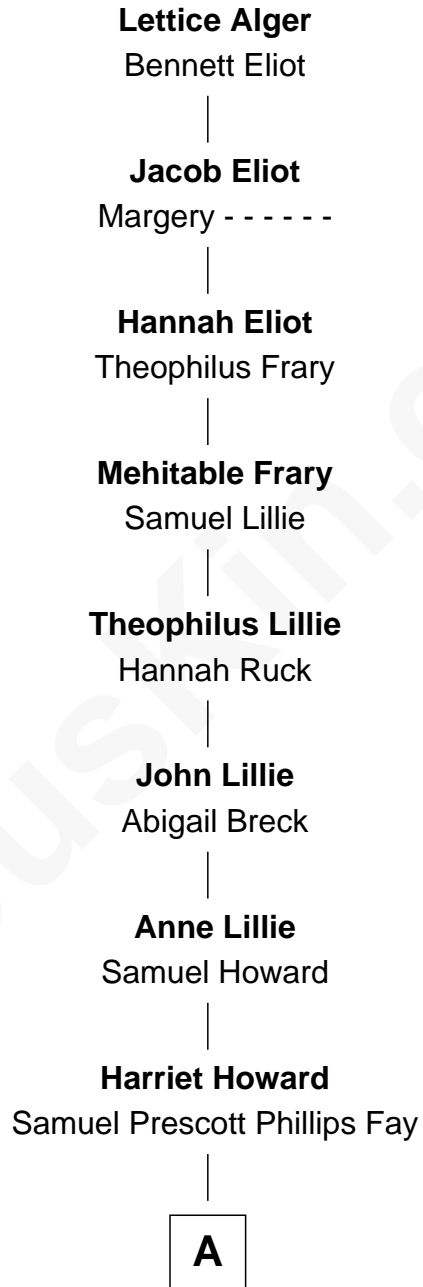

FamousKin.com Relationship Chart of

Lettice Alger

(- 1620/21)

11th Great-grandmother of

George W. Bush

43rd U.S. President

A

—
Samuel Howard Fay
Susan Montfort Shellman

—
Harriet Eleanor Fay
Rev. James Smith Bush

—
Samuel Prescott Bush
Flora Sheldon

—
Prescott Sheldon Bush
Dorothy Wear Walker

—
George Herbert Walker Bush
Barbara Pierce

—
George W. Bush
43rd U.S. President