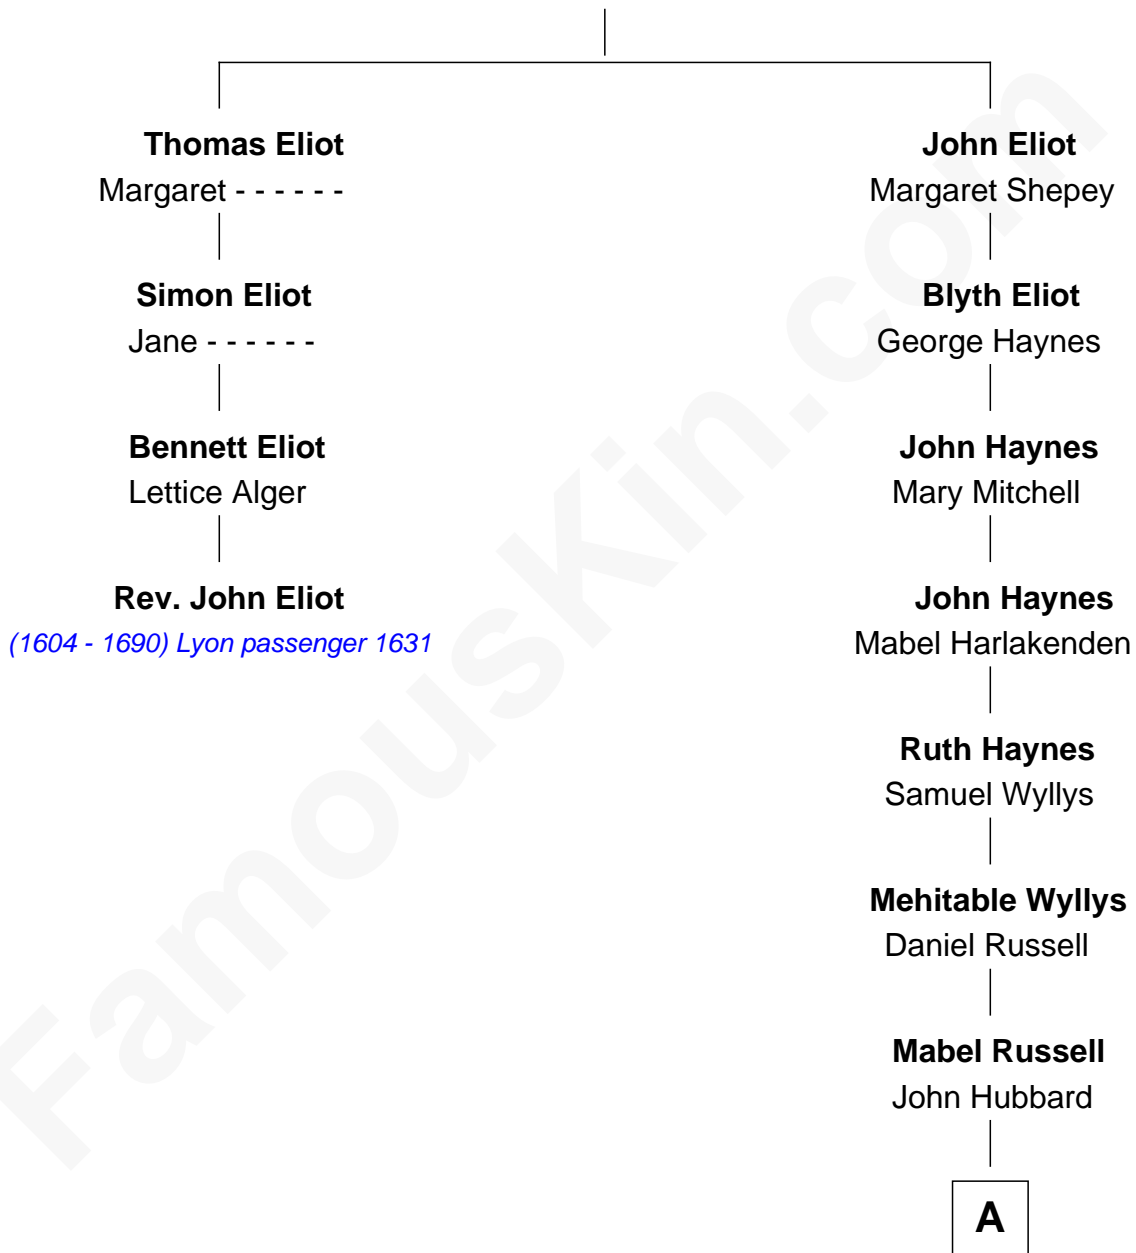

FamousKin.com Relationship Chart of

Rev. John Eliot

(1604 - 1690) *Lyon passenger 1631*

3rd cousin 9 times removed of

Frank Lloyd Wright

American Architect

William Eliot

A

Daniel Hubbard

Martha Coit

Capt. Russell Hubbard

Mary Gray

Martha Hubbard

David Wright

Rev. David Wright

Abigail Goddard