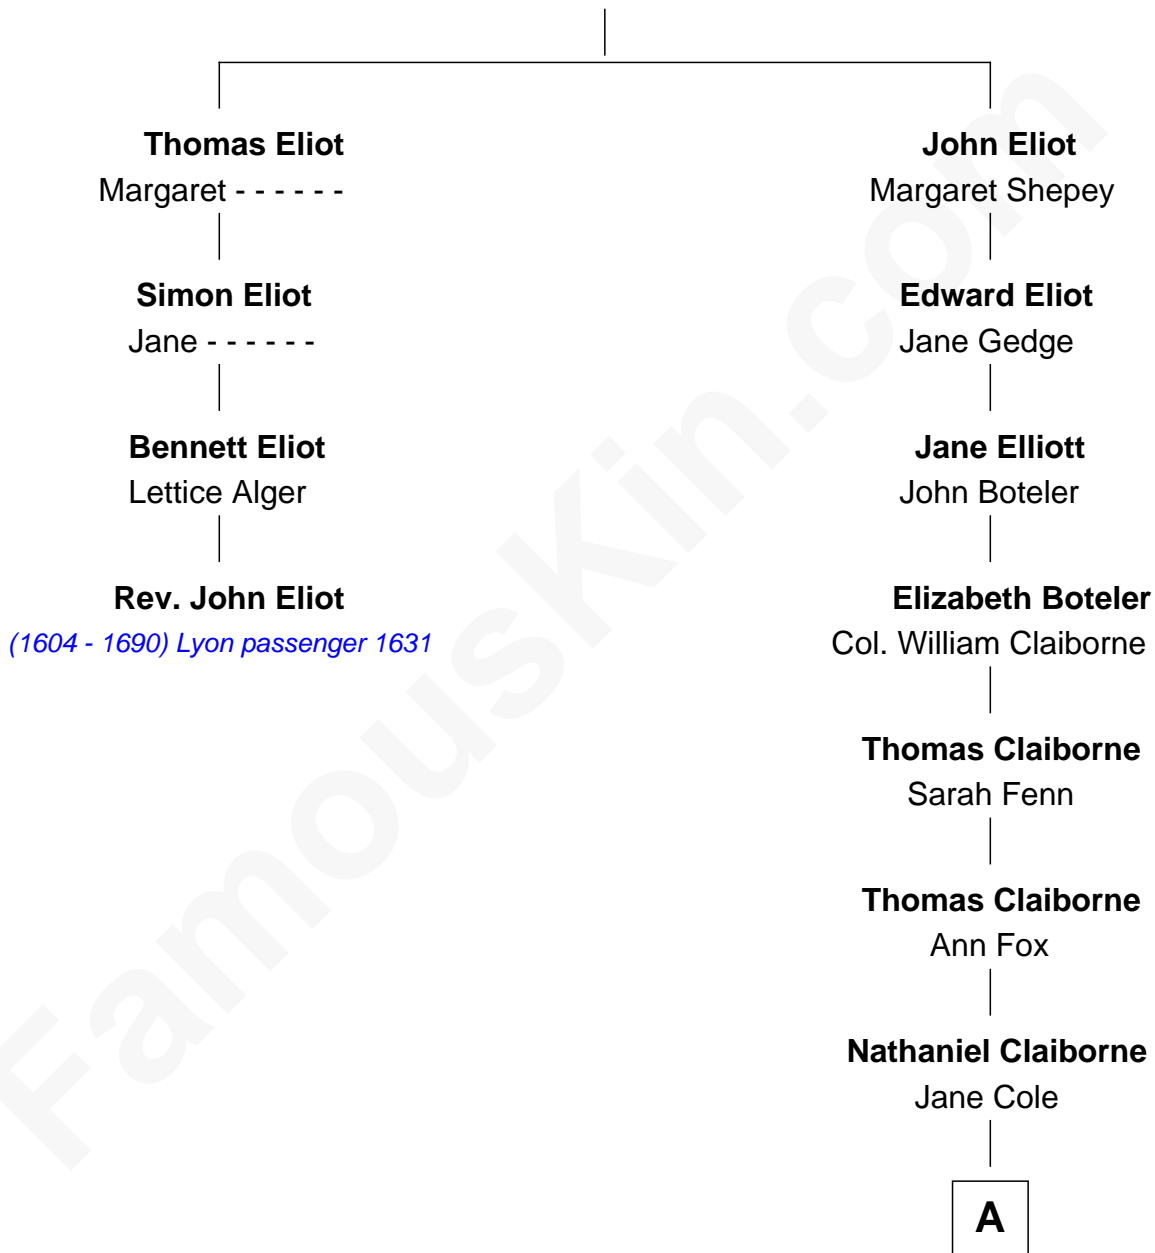

FamousKin.com Relationship Chart of

Rev. John Eliot

(1604 - 1690) Lyon passenger 1631

3rd cousin 10 times removed of

Cokie Roberts

Author and TV Journalist

William Eliot

A

William Claiborne

Mary Leigh

Ferdinand Leigh Claiborne

Magdaline Hutchins

Ferdinand Leigh Claiborne

Courtney Ann Terrell

Judge Louis Bingaman Claiborne

Rosa Marie Pourciau