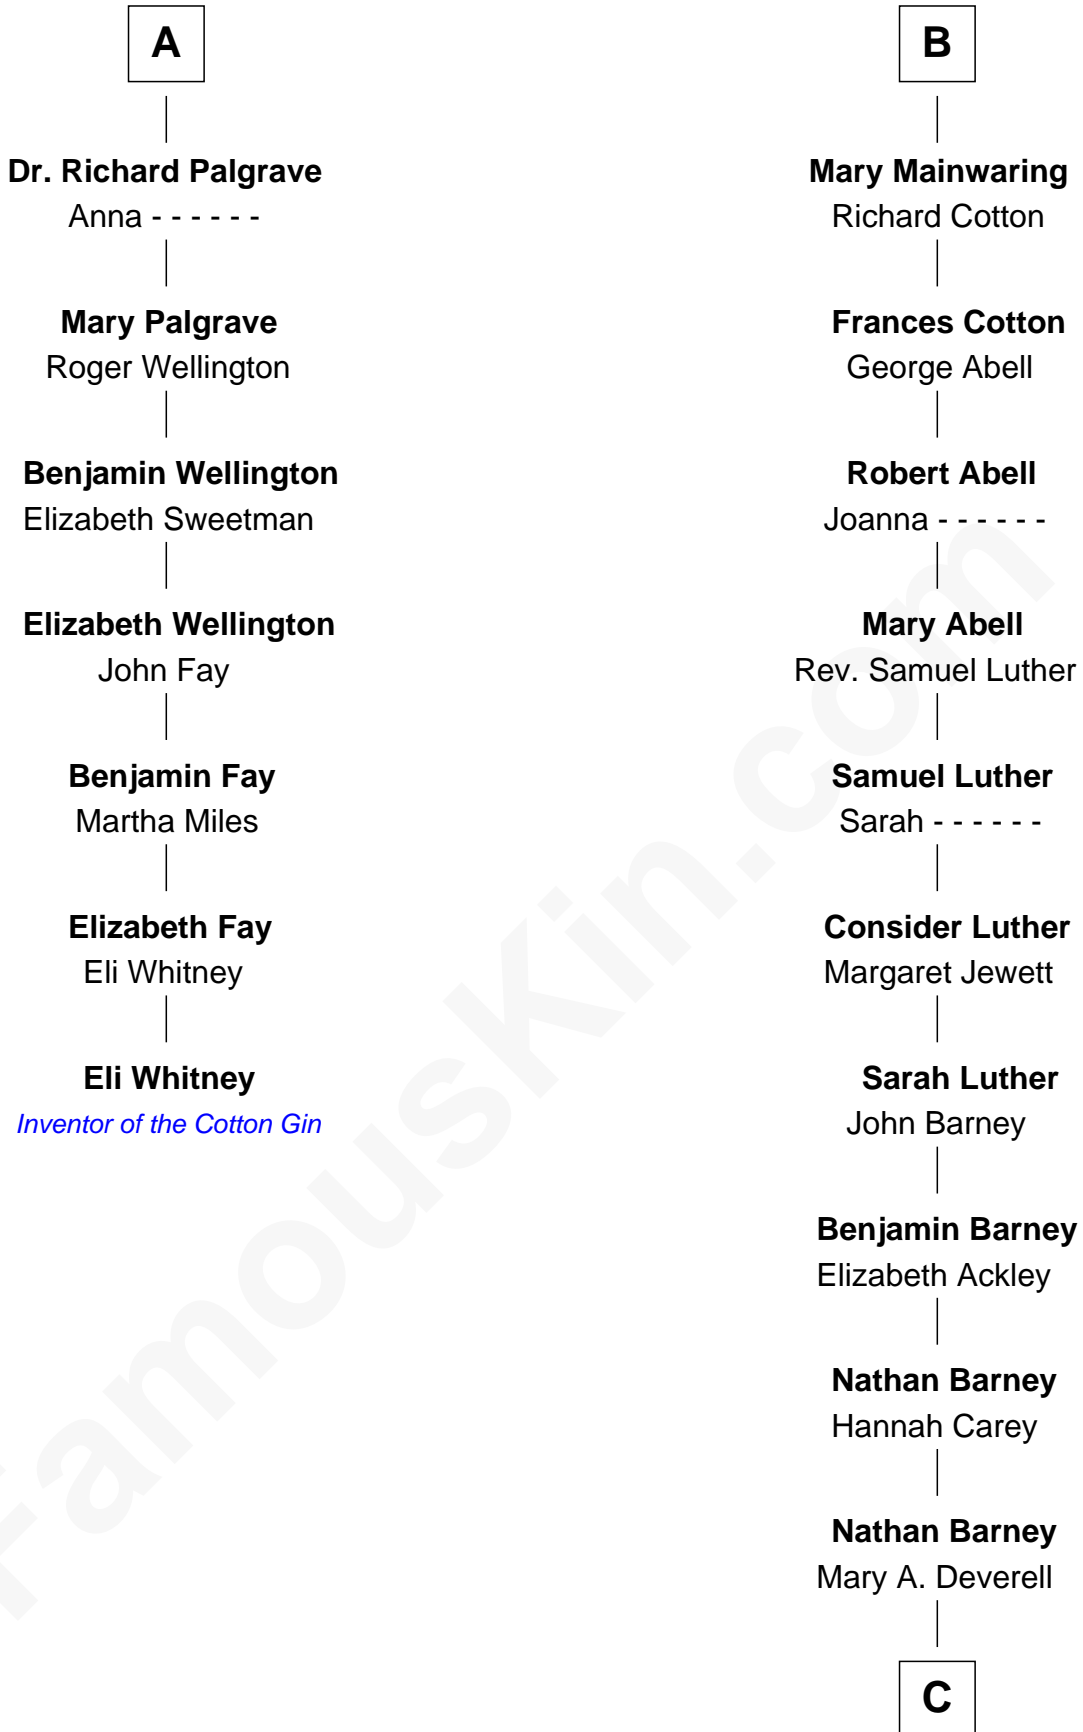

## Relationship Chart of

### Eli Whitney

*Inventor of the Cotton Gin*

13th cousin 6 times removed of

### Elizabeth Montgomery

*TV Actress - "Bewitched"*

**Sir Richard Fitzalan**

Elizabeth de Bohun

**C**

—  
**Mary Weed Barney**

Henry Montgomery

—  
**Henry Montgomery**

Elizabeth Bryan Allen

—  
**Elizabeth Montgomery**

*TV Actress - "Bewitched"*

FamousKin.com