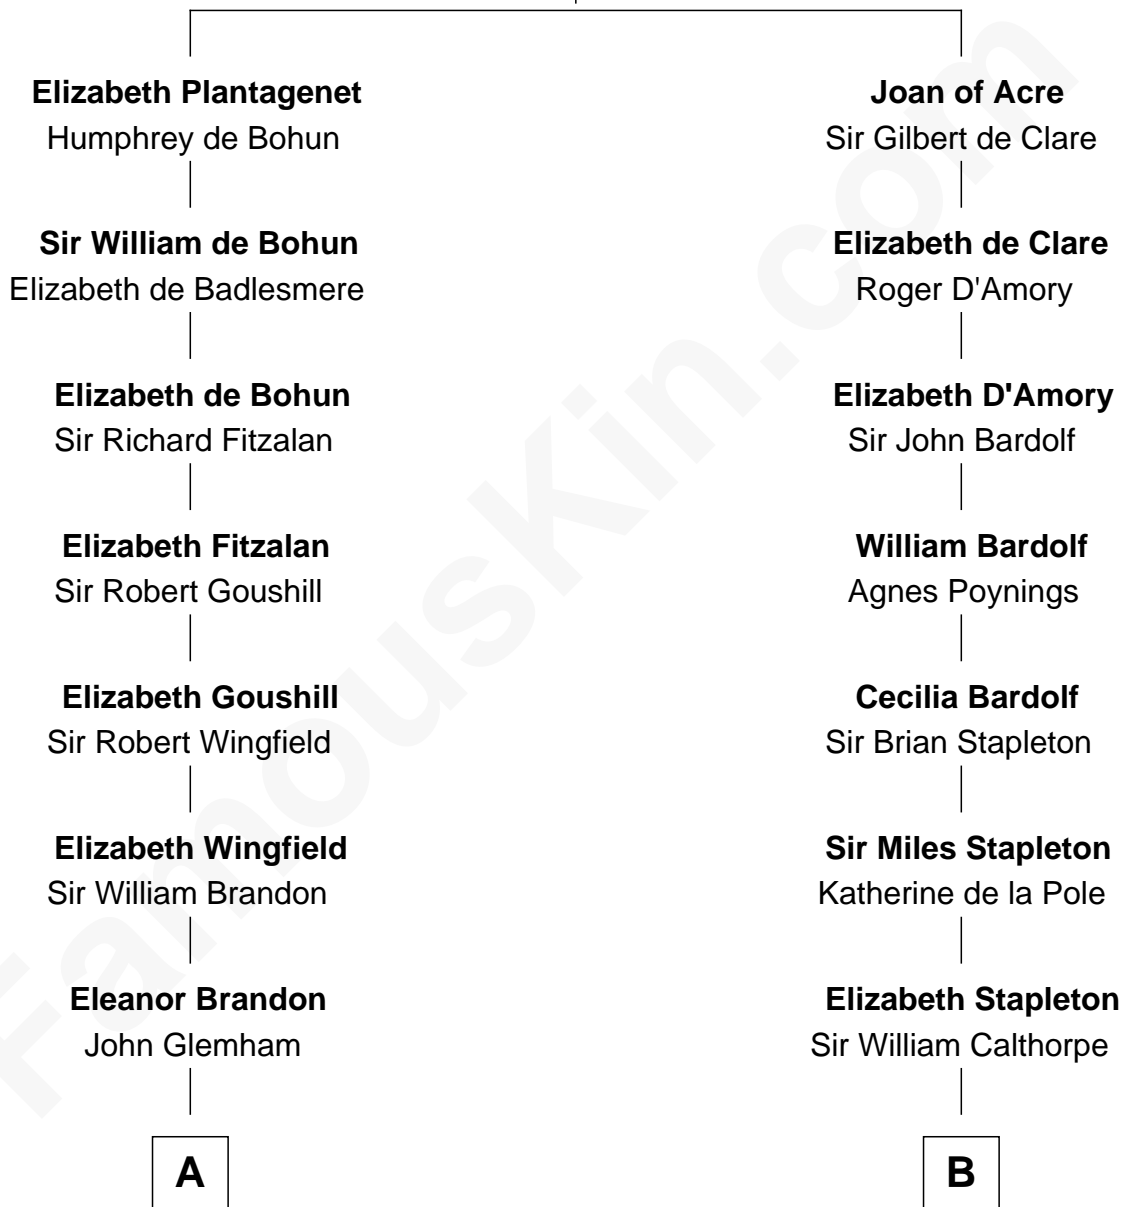

# FamousKin.com Relationship Chart of

**Eli Whitney**

*Inventor of the Cotton Gin*

16th cousin 5 times removed of

**Walt Disney**

*Co-Founder of The Walt Disney Company*

**King Edward I**  
Eleanor of Castile

**C**

**Fanny Johnson**

John Call

**Eber Call**

Violette Lawrence

**Charles Call**

Henrietta Gross

**Flora Call**