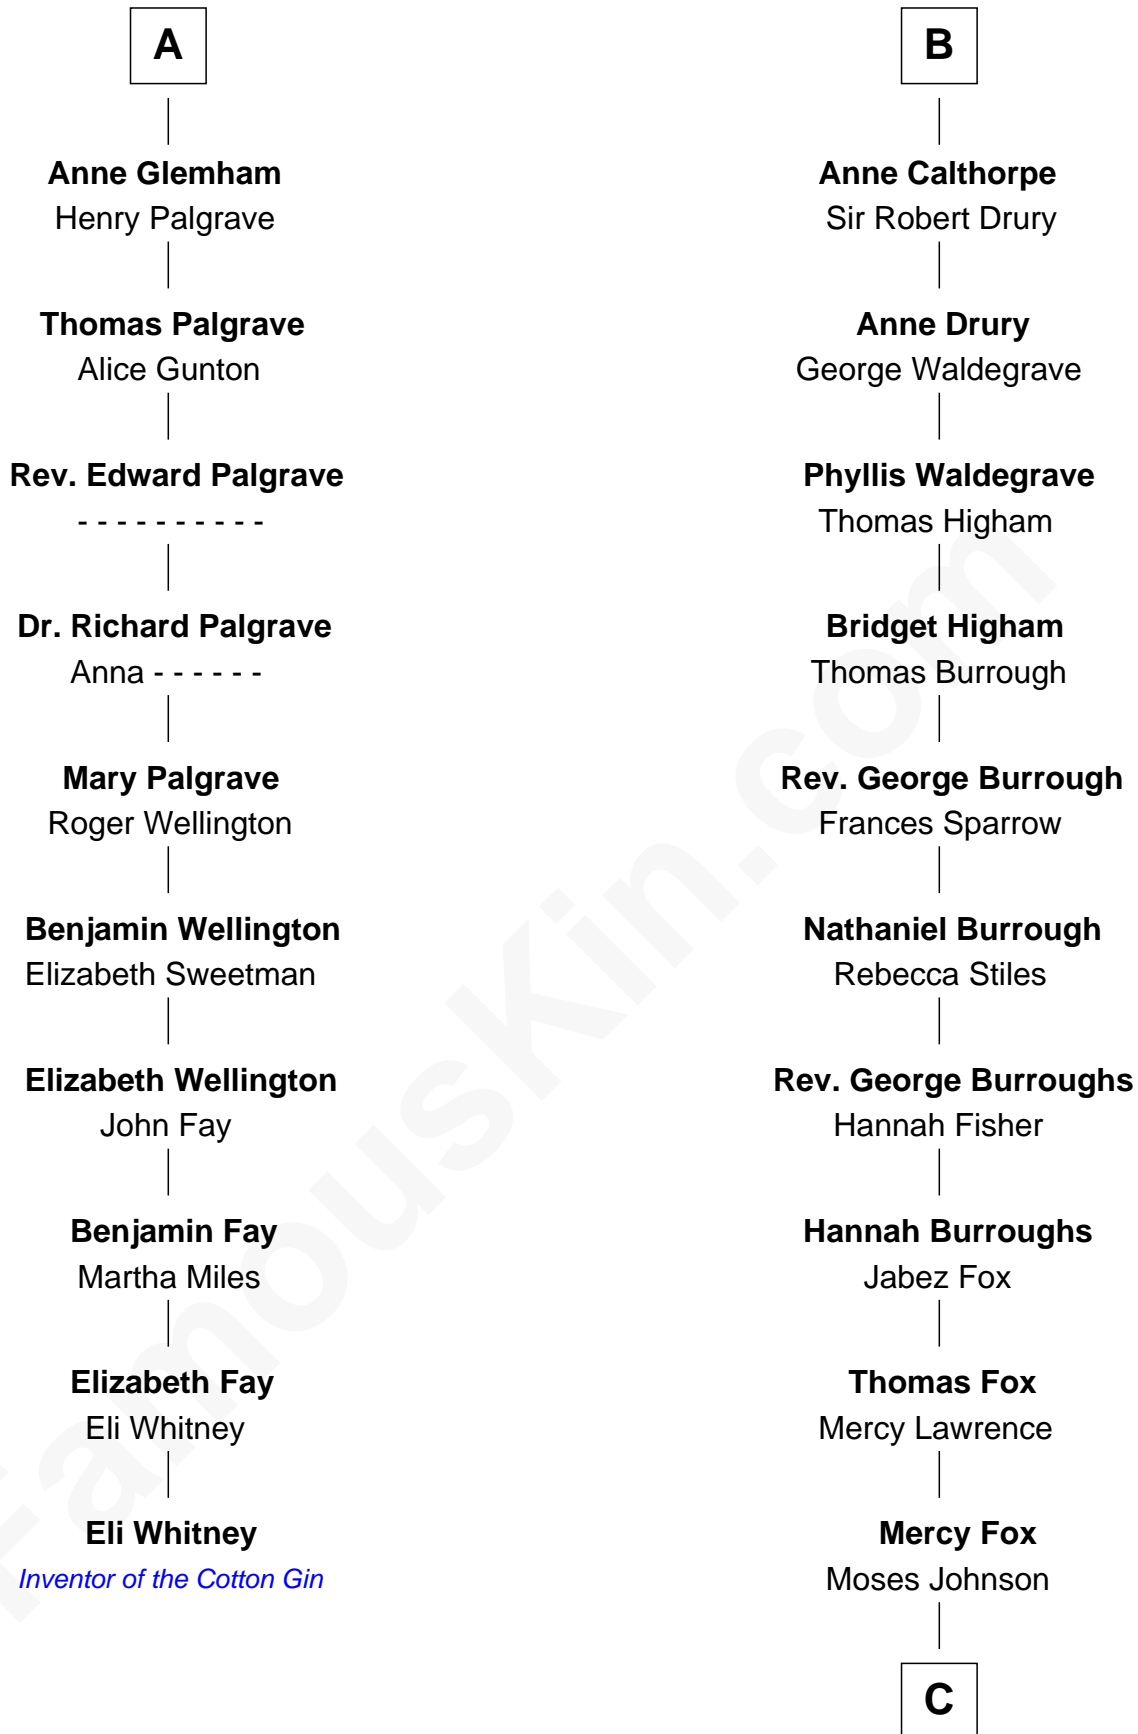

# FamousKin.com Relationship Chart of

**Eli Whitney**

*Inventor of the Cotton Gin*

16th cousin 5 times removed of

**Walt Disney**

*Co-Founder of The Walt Disney Company*

**King Edward I**  
Eleanor of Castile

**C**

**Fanny Johnson**

John Call

**Eber Call**

Violette Lawrence

**Charles Call**

Henrietta Gross

**Flora Call**