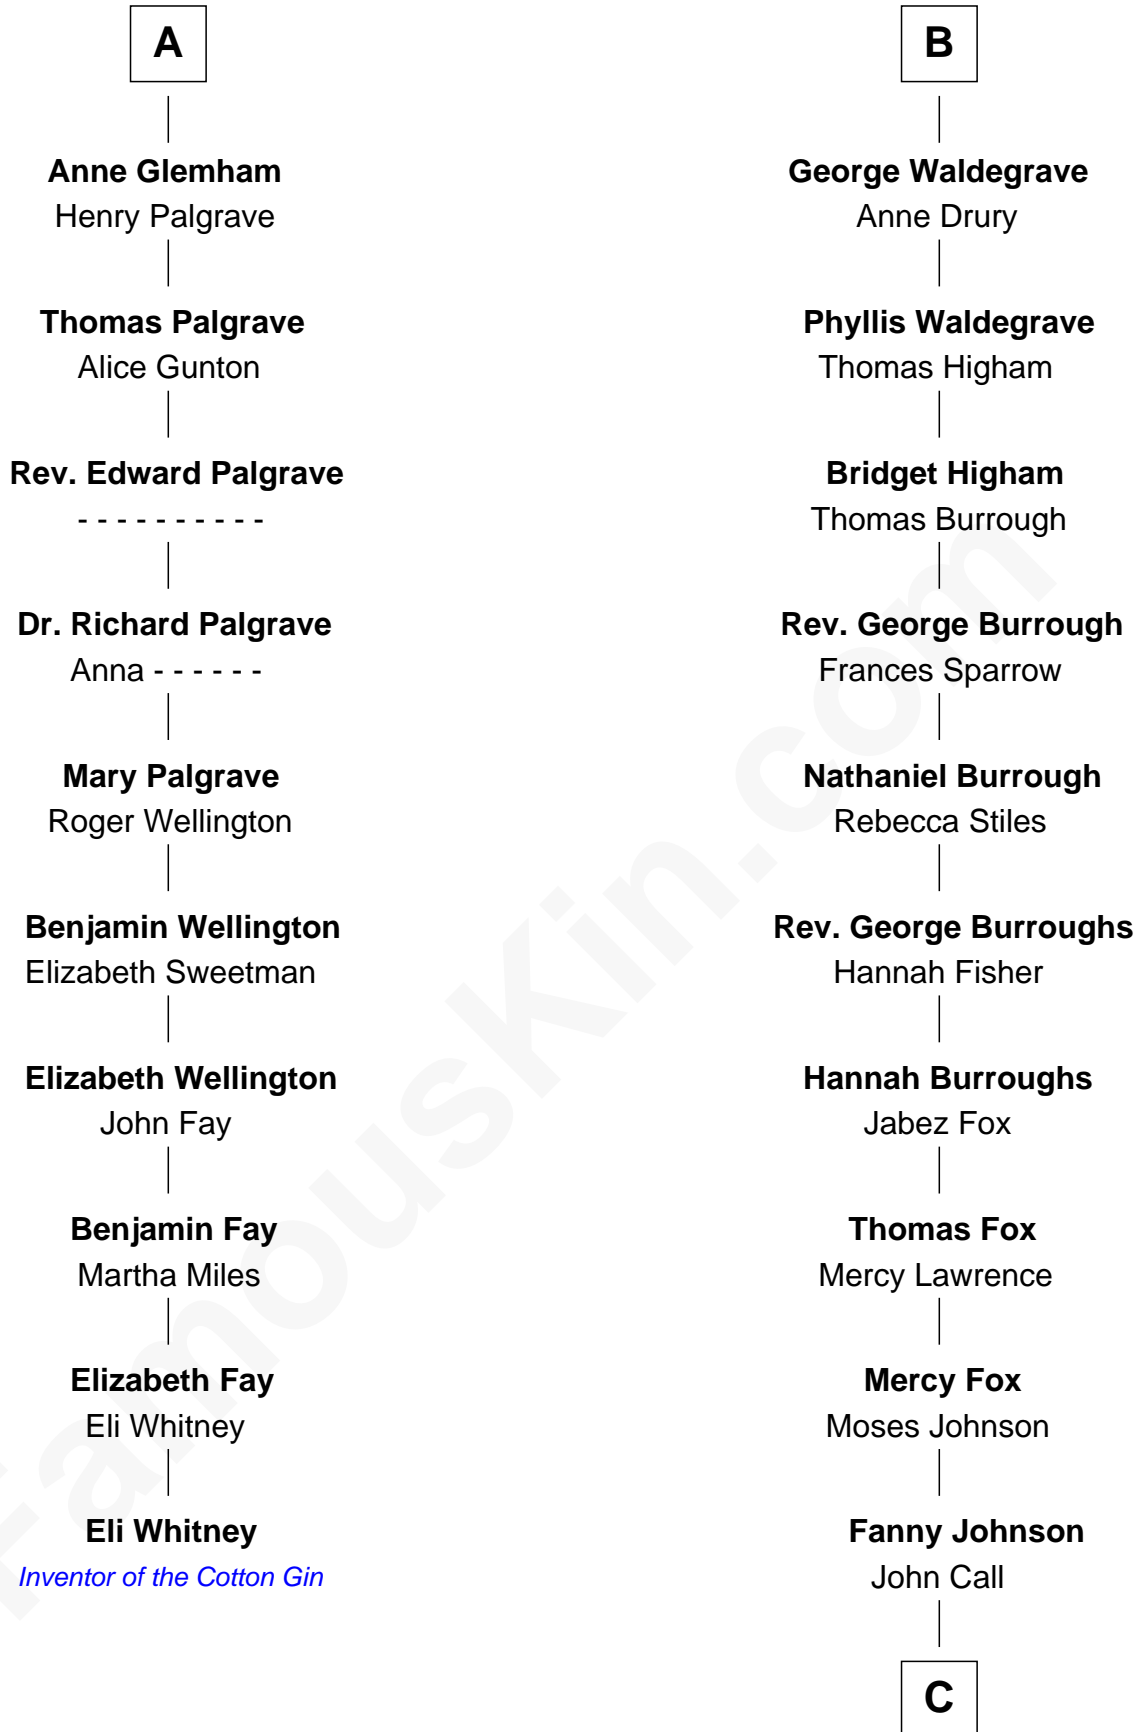

FamousKin.com Relationship Chart of

Eli Whitney

Inventor of the Cotton Gin

16th cousin 4 times removed of

Walt Disney

Co-Founder of The Walt Disney Company

Isabella de Beauchamp

with husband
Sir Patrick de Chaworth

Sir Philip le Despencer
Elizabeth - - - - -

Elizabeth Fitzalan
Sir Robert Goushill

Sir Philip le Despencer
Elizabeth de Tibetot

Elizabeth Goushill
Sir Robert Wingfield

Margery Despencer
Sir Roger Wentworth

Elizabeth Wingfield
Sir William Brandon

Henry Wentworth
Elizabeth Howard

Eleanor Brandon
John Glemham

Margery Wentworth
Sir William Waldegrave

A

B

C

—
Eber Call

Violette Lawrence

—
Charles Call

Henrietta Gross

—
Flora Call

Elias Charles Disney

—
Walt Disney

Co-Founder of The Walt Disney Co.

FamousKin.com