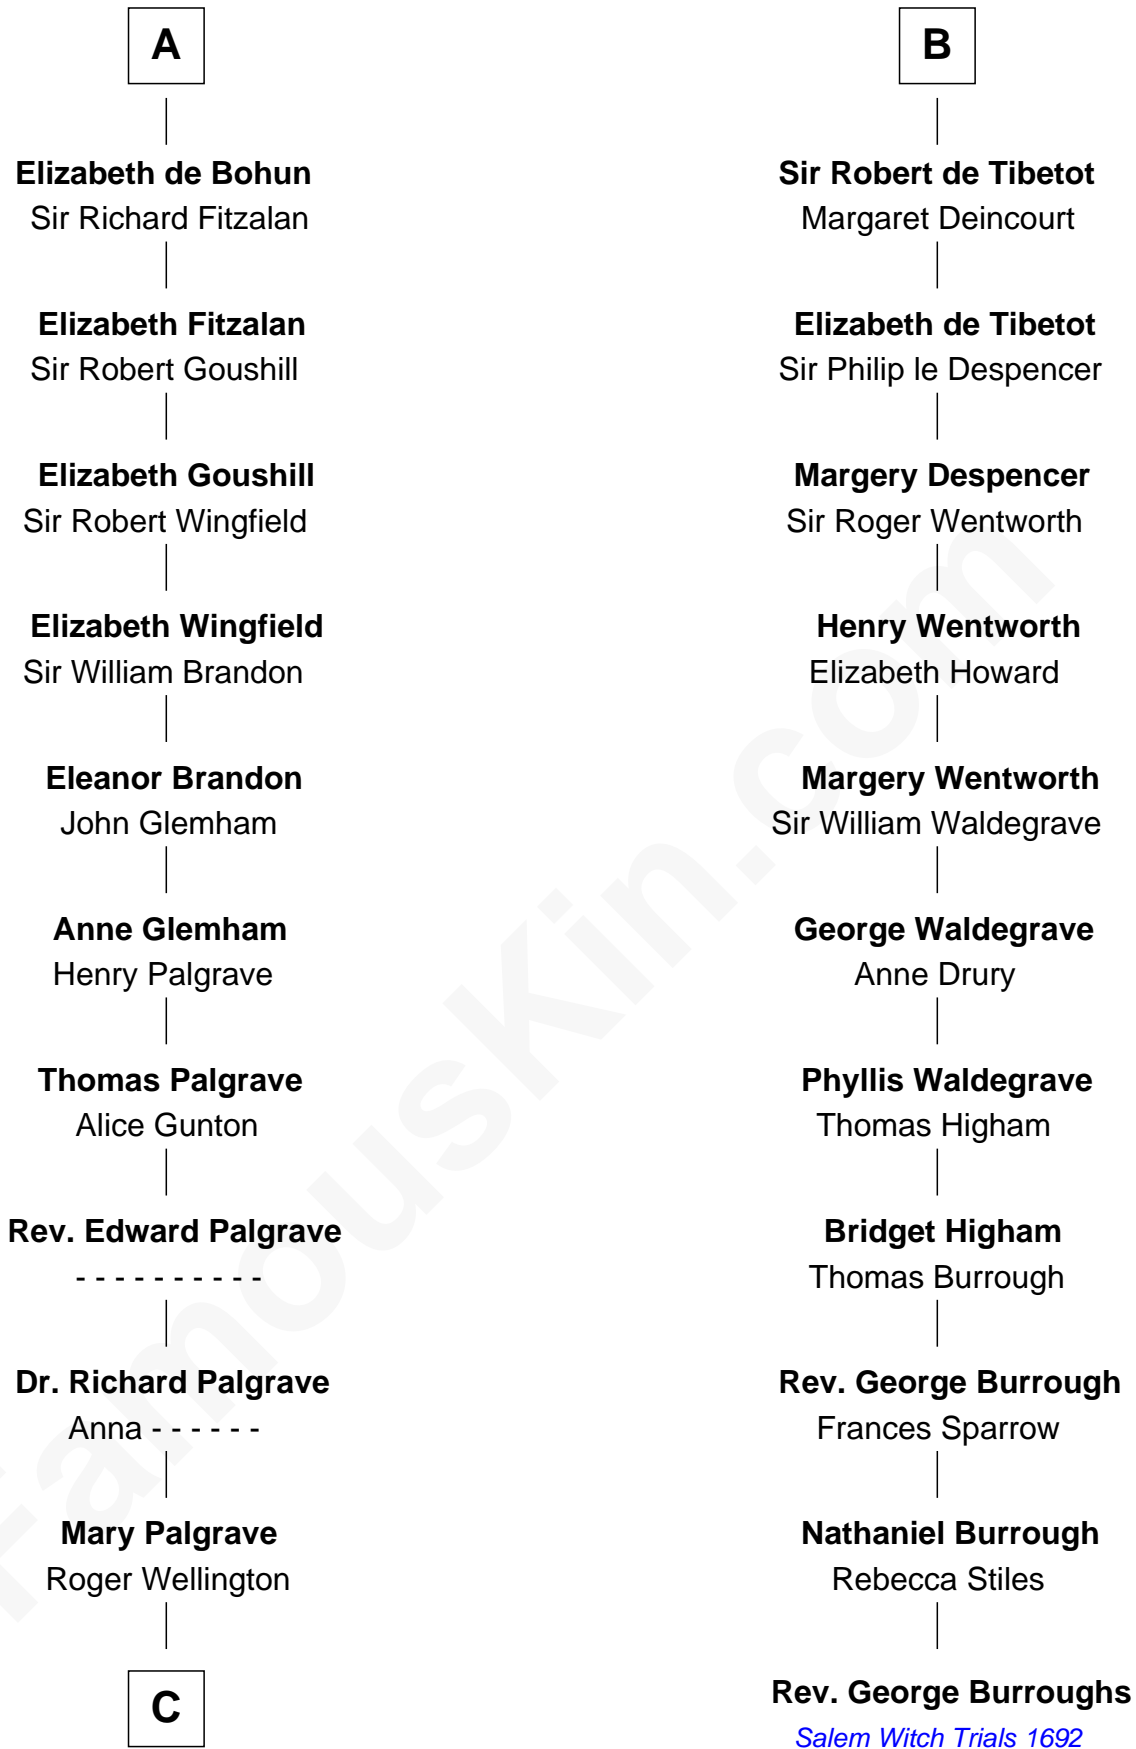

FamousKin.com

Relationship Chart of

Eli Whitney

Inventor of the Cotton Gin

17th cousin 4 times removed of

Rev. George Burroughs

Executed for Witchcraft, Salem 1692

Henry of Huntingdon

Ada de Warenne

Margaret of Scotland

Humphrey IV de Bohun

Henry de Bohun

Maud de Mandeville

Sir Humphrey de Bohun

Maud of Eu

Sir Humphrey de Bohun

William I, King of Scotland

----- Avenal

Isabel of Scotland

Robert de Ros

Sir William de Ros

Lucy FitzPiers

Sir Robert de Ros

Isabel de Aubeney

William de Ros

Maude de Vaux

Agnes de Ros

Pain de Tibetot

Sir John de Tibetot

Margaret de Badlesmere

B

C