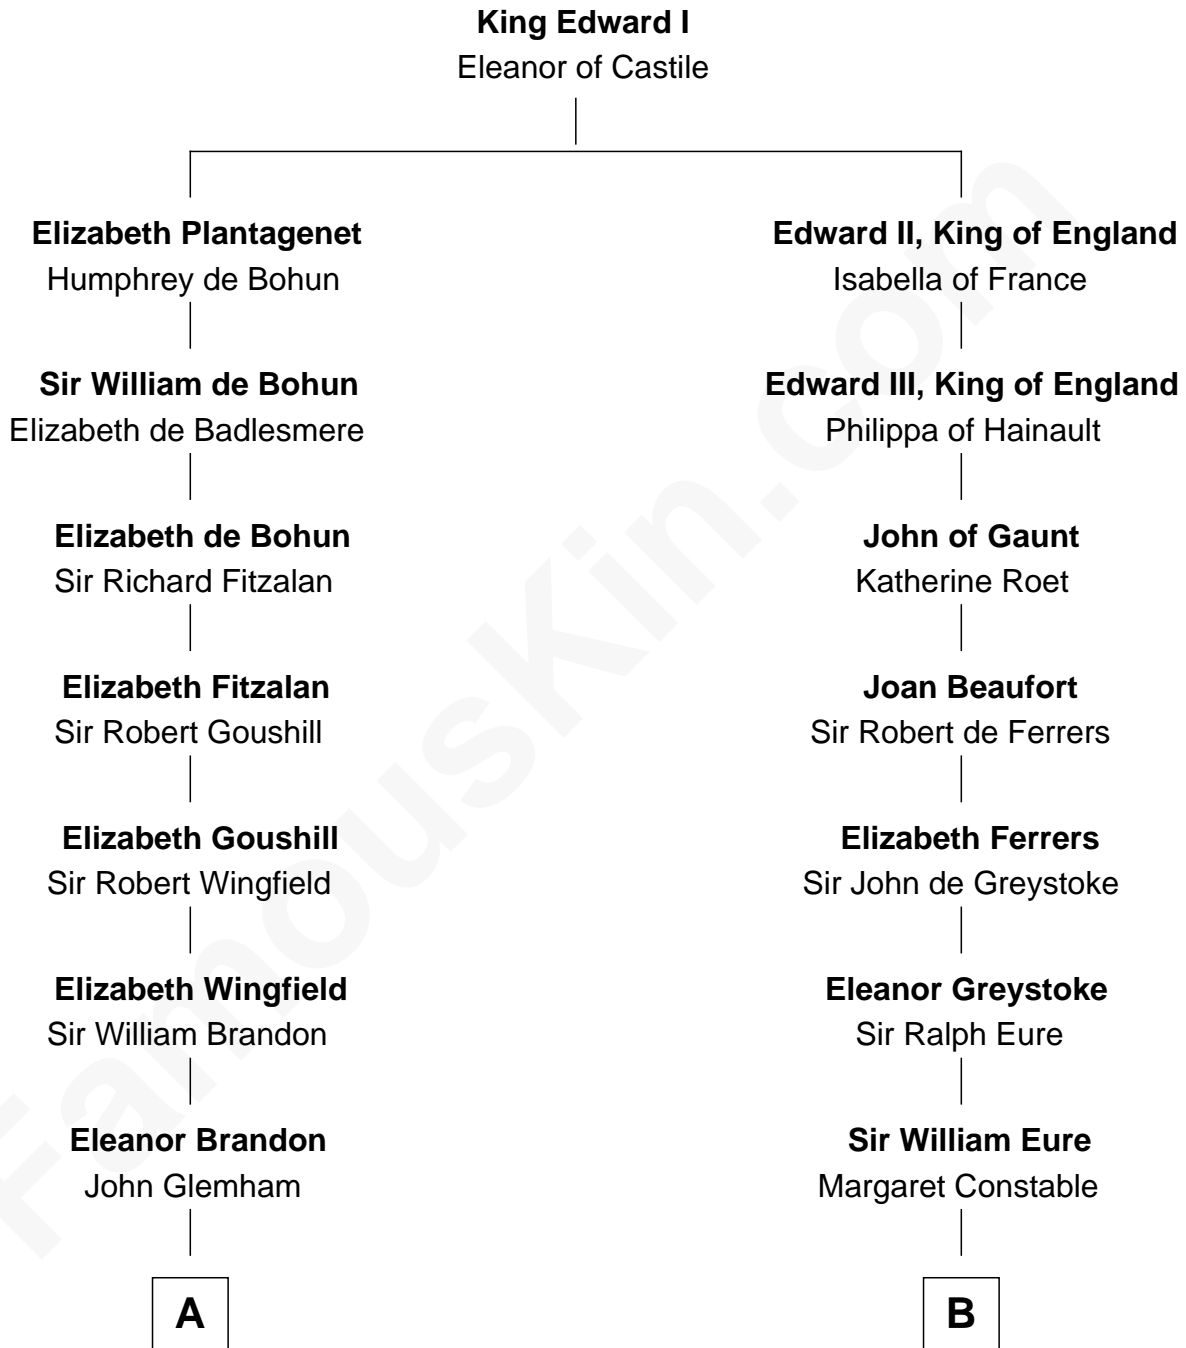

FamousKin.com

Relationship Chart of

Eli Whitney

Inventor of the Cotton Gin

16th cousin 5 times removed of

E. C. Segar

Cartoonist (Popeye creator)