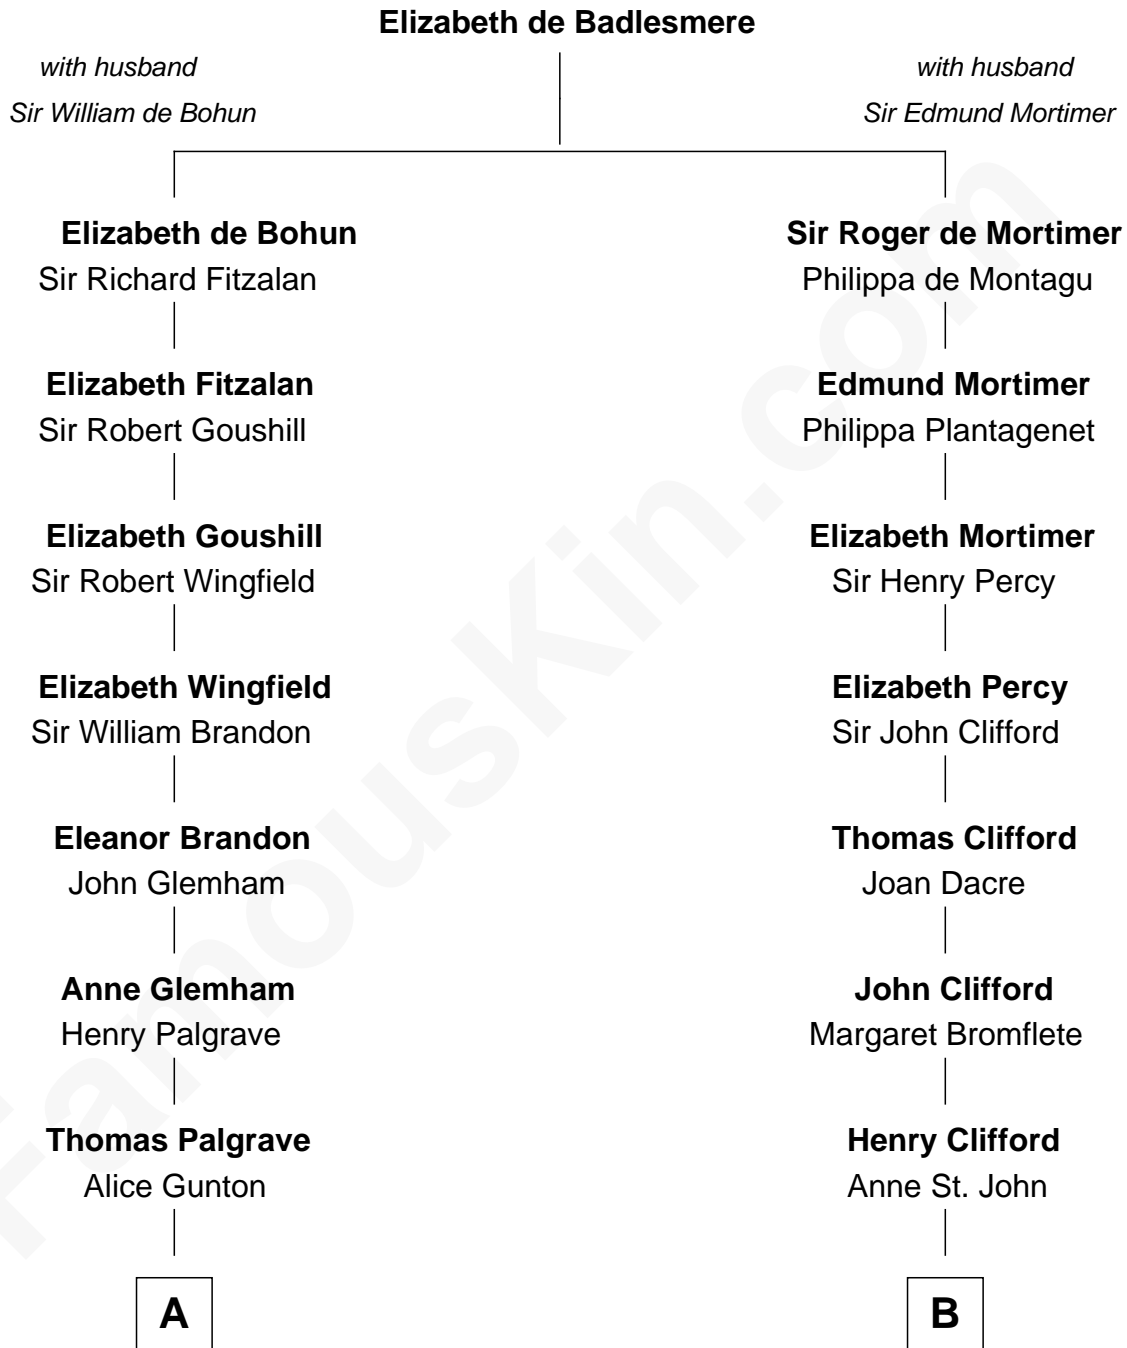

# FamousKin.com Relationship Chart of

**Eli Whitney**

*Inventor of the Cotton Gin*

**14th cousin 6 times removed of**

**E. C. Segar**

*Cartoonist (Popeye creator)*

**C**

**Abigail Danforth Horton**

Eleazer Walker

**Mary Jane Walker**

Thomas Segar

**Amzi Andrews Segar**

Erma Irene Crisler

**E. C. Segar**

*Cartoonist*