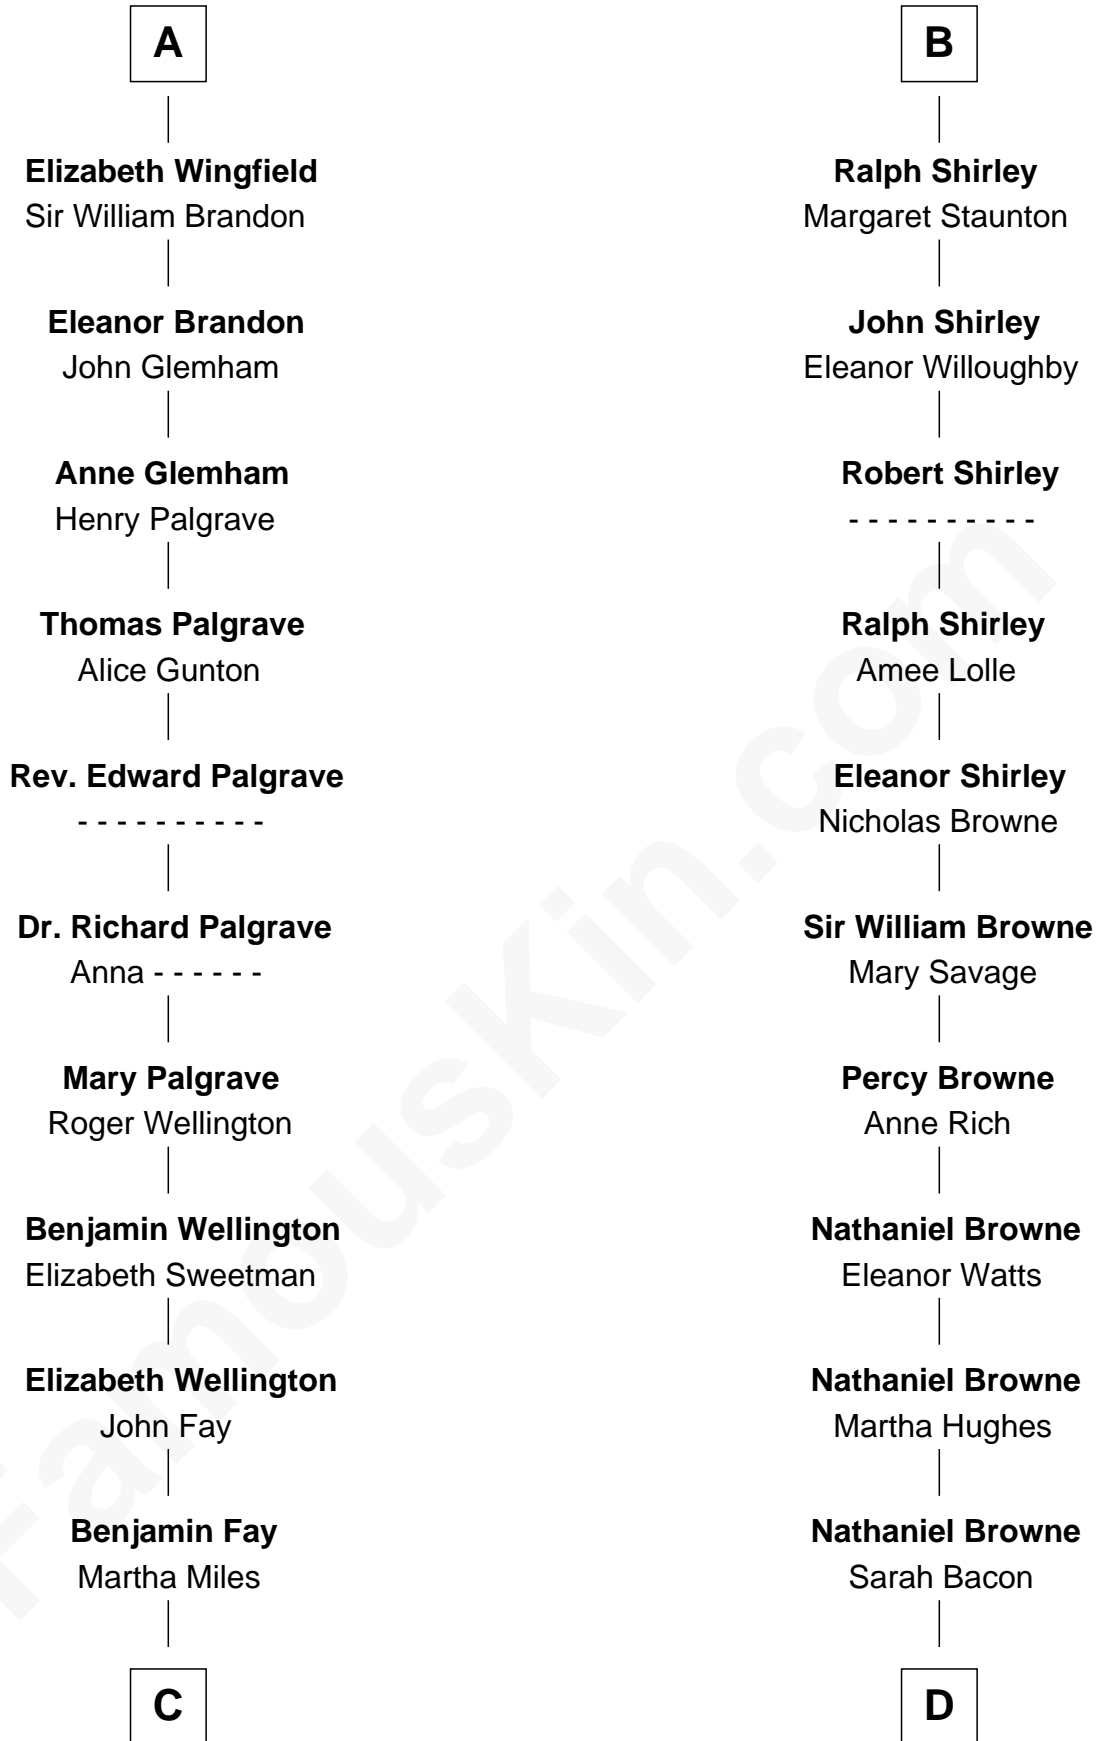

## Relationship Chart of

### Eli Whitney

*Inventor of the Cotton Gin*

18th cousin 3 times removed of

### William Henry Moore

*Co-Founder, U.S. Steel and Nabisco*

**C**

**Elizabeth Fay**

Eli Whitney

**Eli Whitney**

*Inventor of the Cotton Gin*

**D**

**Sarah Browne**

George Beckwith

**George Beckwith**

Rachel Marsh

**George Beckwith**

Mary Bradley

**Rachael Arvilla Beckwith**

Nathaniel Ford Moore