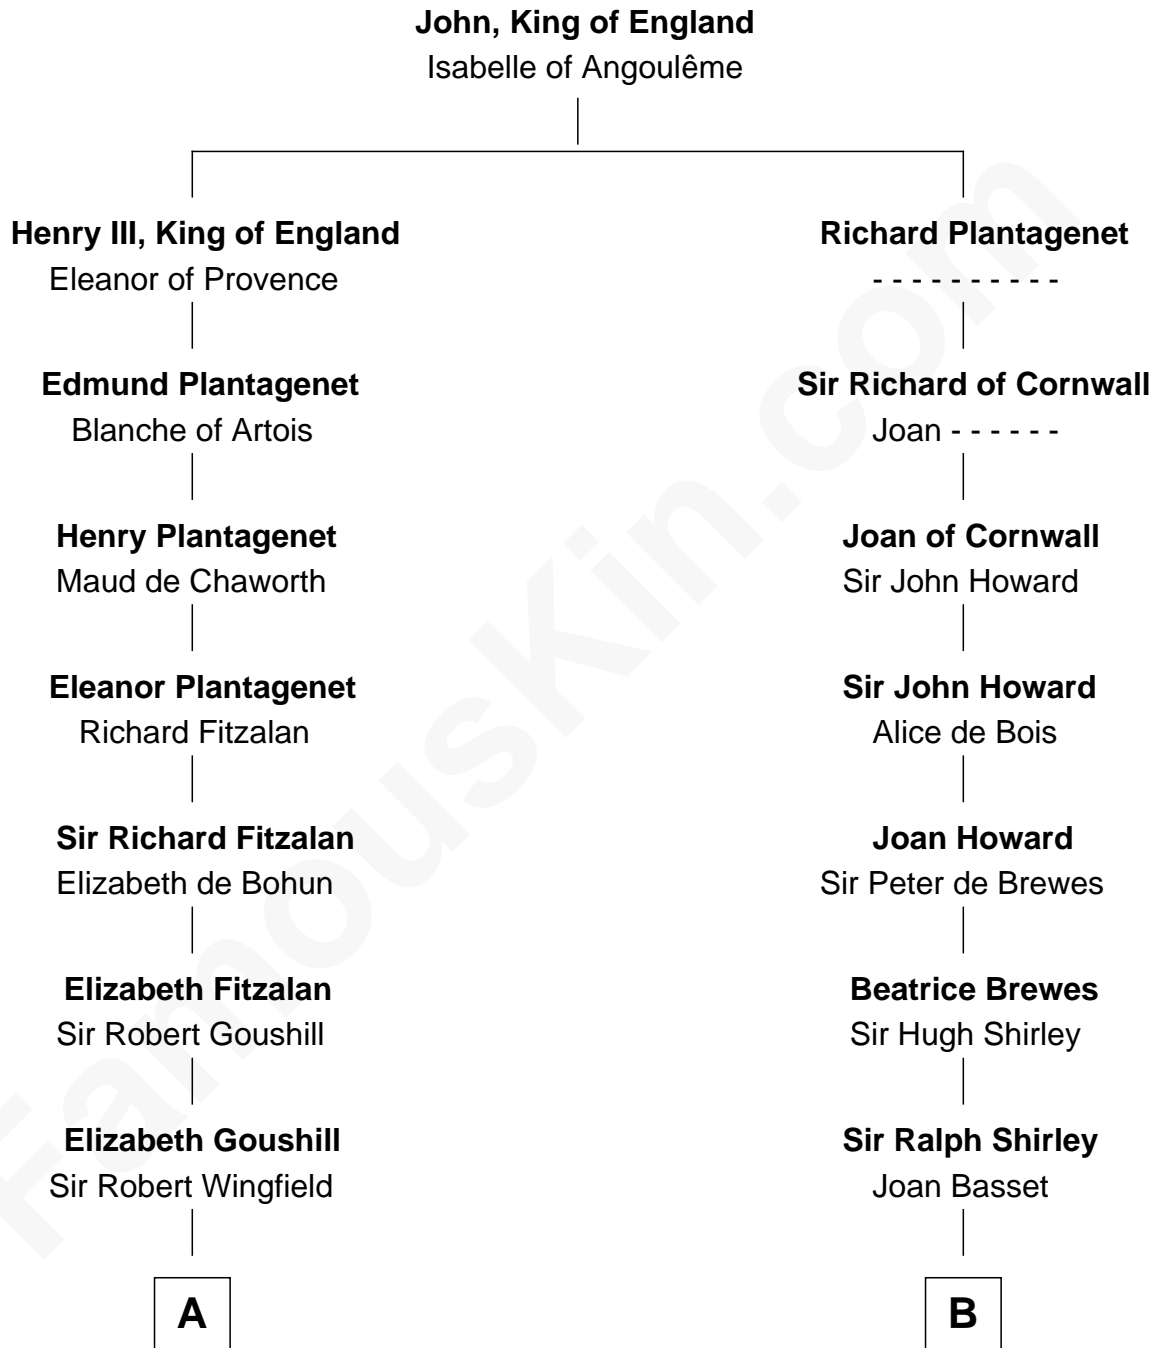

## Relationship Chart of

### Eli Whitney

*Inventor of the Cotton Gin*

18th cousin 3 times removed of

### William Henry Moore

*Co-Founder, U.S. Steel and Nabisco*

**C**

**Elizabeth Fay**

Eli Whitney

**Eli Whitney**

*Inventor of the Cotton Gin*

**D**