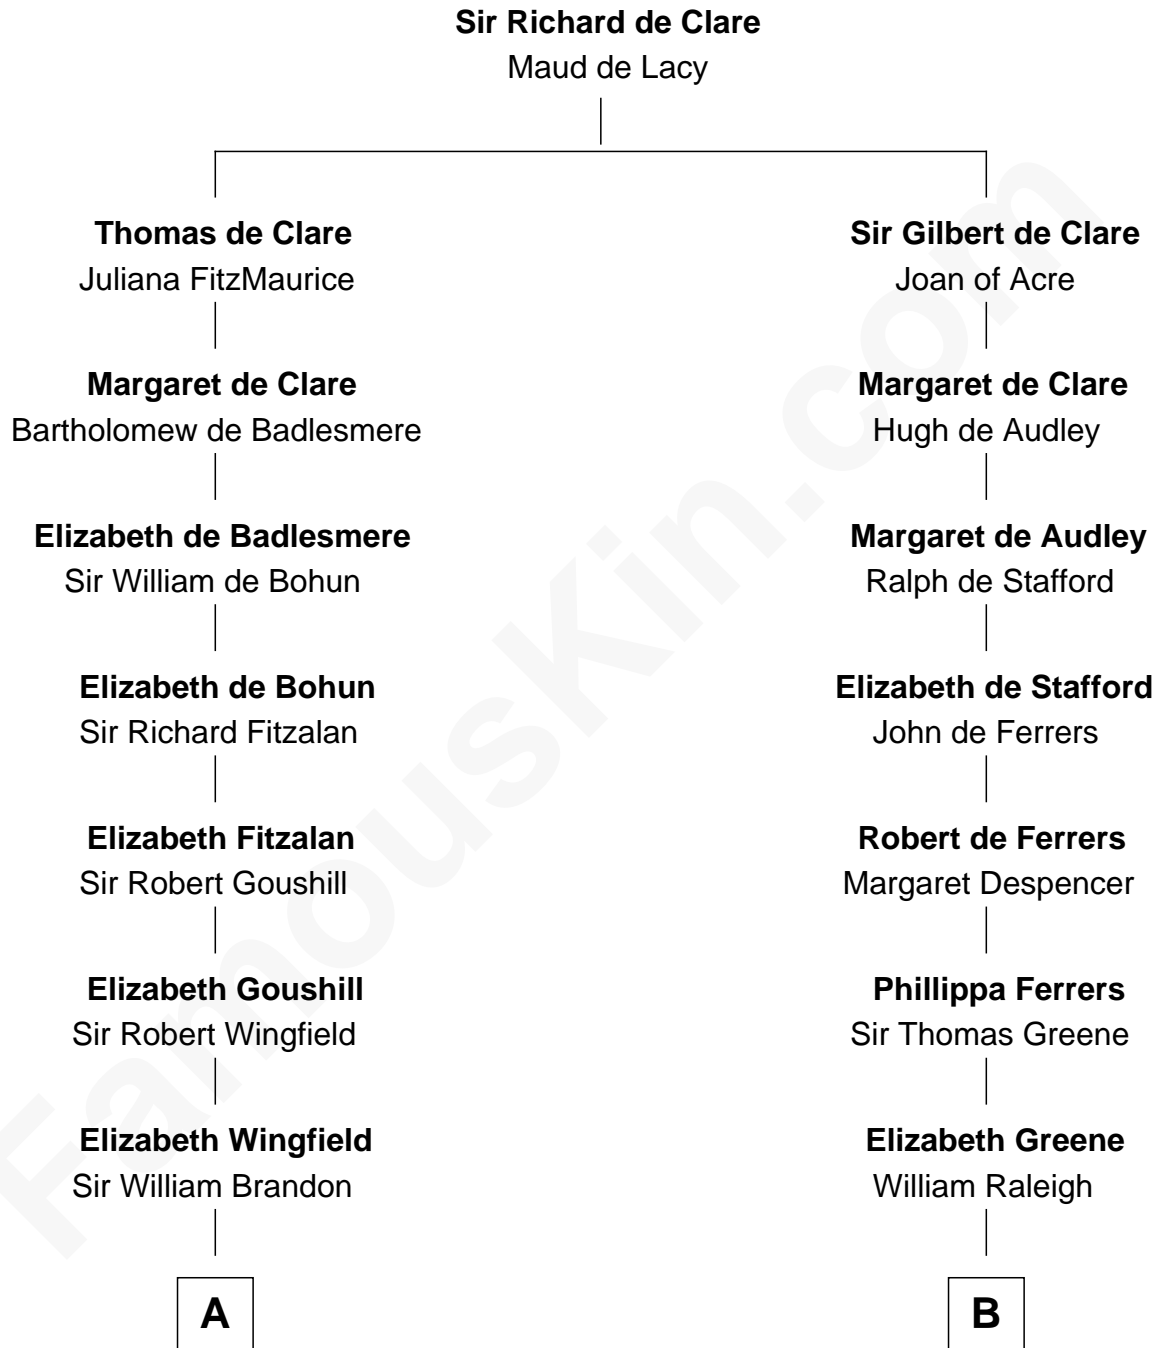

FamousKin.com

Relationship Chart of

Eli Whitney

Inventor of the Cotton Gin

17th cousin 3 times removed of

Melville Fuller

8th Chief Justice of the U.S. Supreme Court

C

Hannah Weld
Rev. Caleb Fuller

Henry Weld Fuller
Esther Gould

Frederick Augustus Fuller
Catherine Martin Weston

Melville Fuller
8th U.S. Chief Justice

FamousKin.com