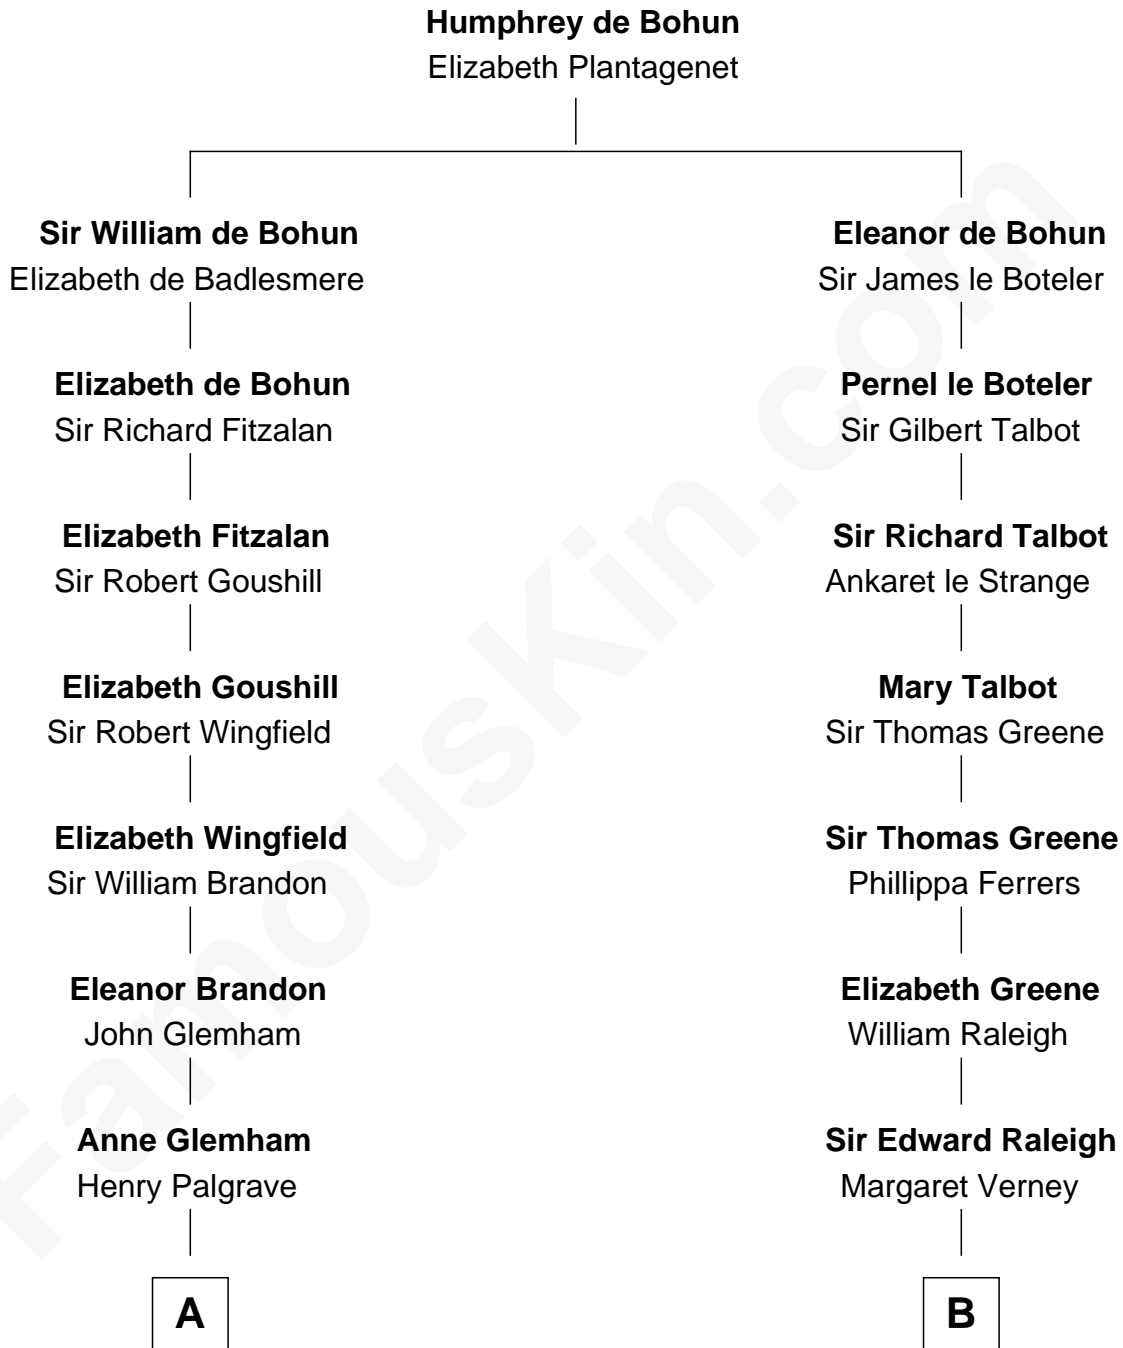

Melville Fuller

8th Chief Justice of the U.S. Supreme Court