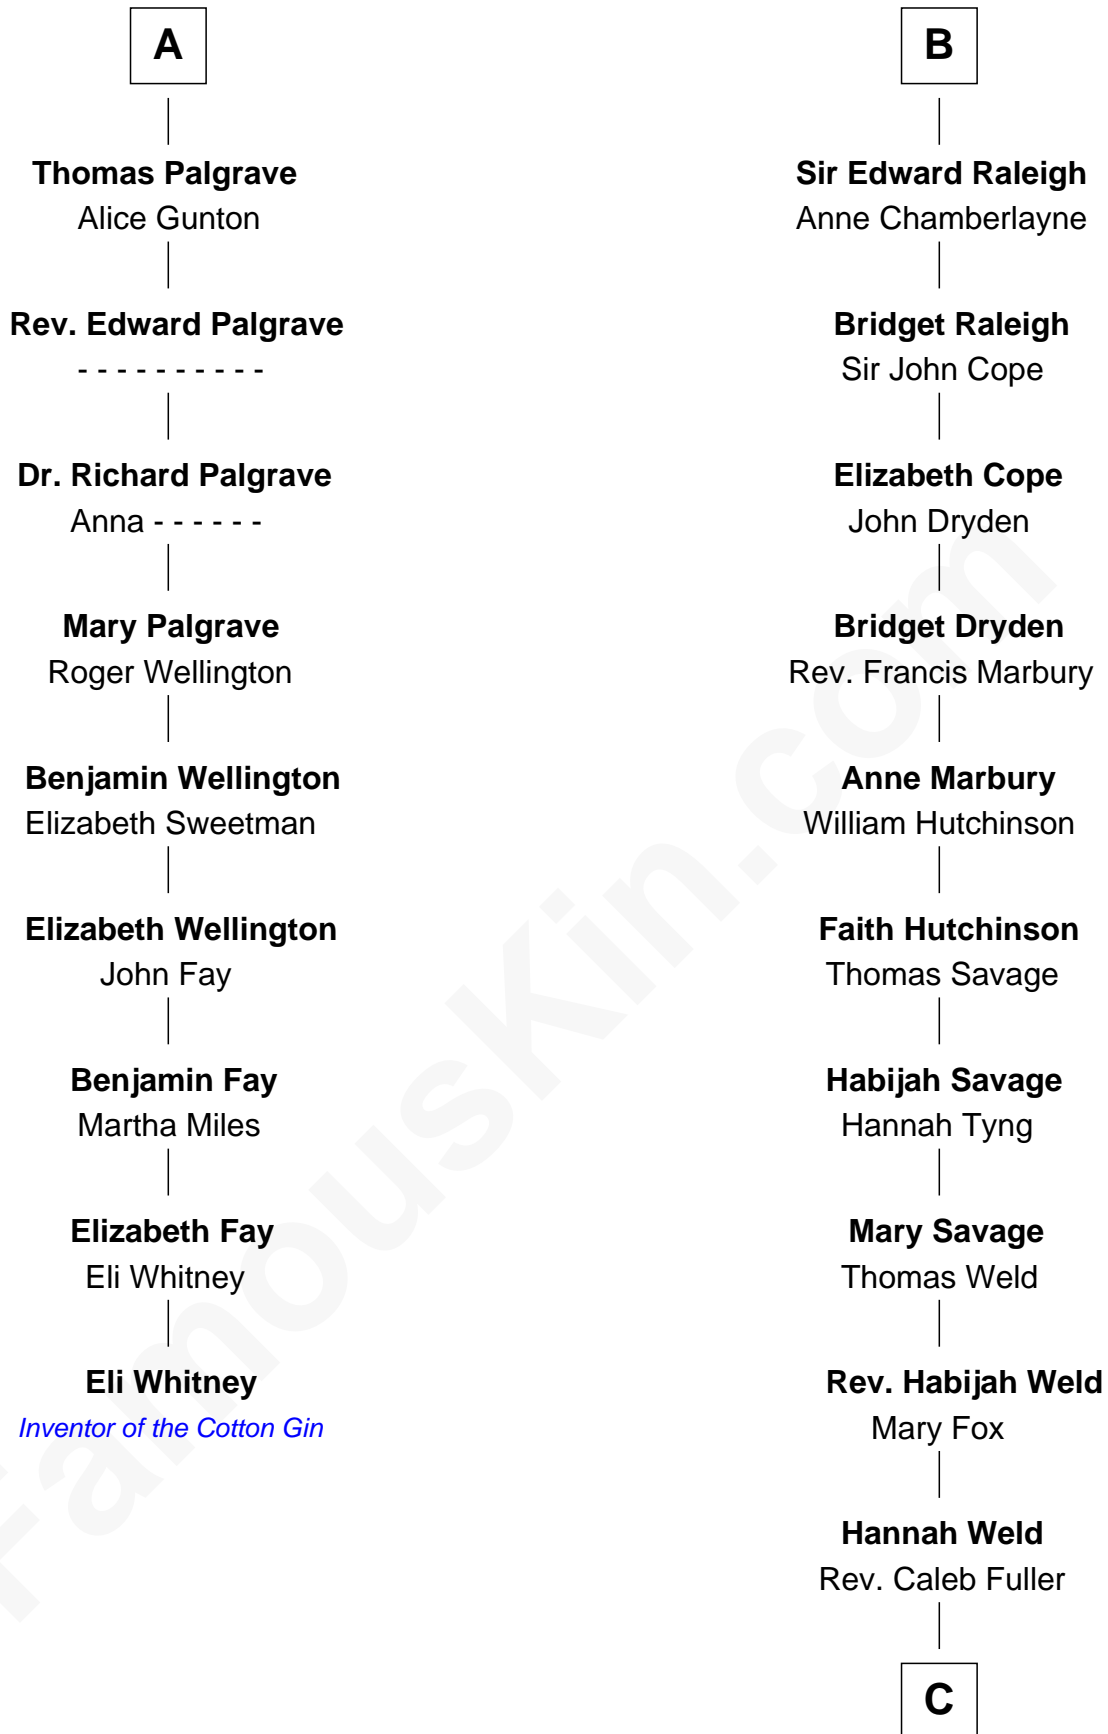

## Relationship Chart of

### Eli Whitney

*Inventor of the Cotton Gin*

15th cousin 4 times removed of

### Melville Fuller

*8th Chief Justice of the U.S. Supreme Court*

**C**

Henry Weld Fuller

Esther Gould

Frederick Augustus Fuller

Catherine Martin Weston

Melville Fuller