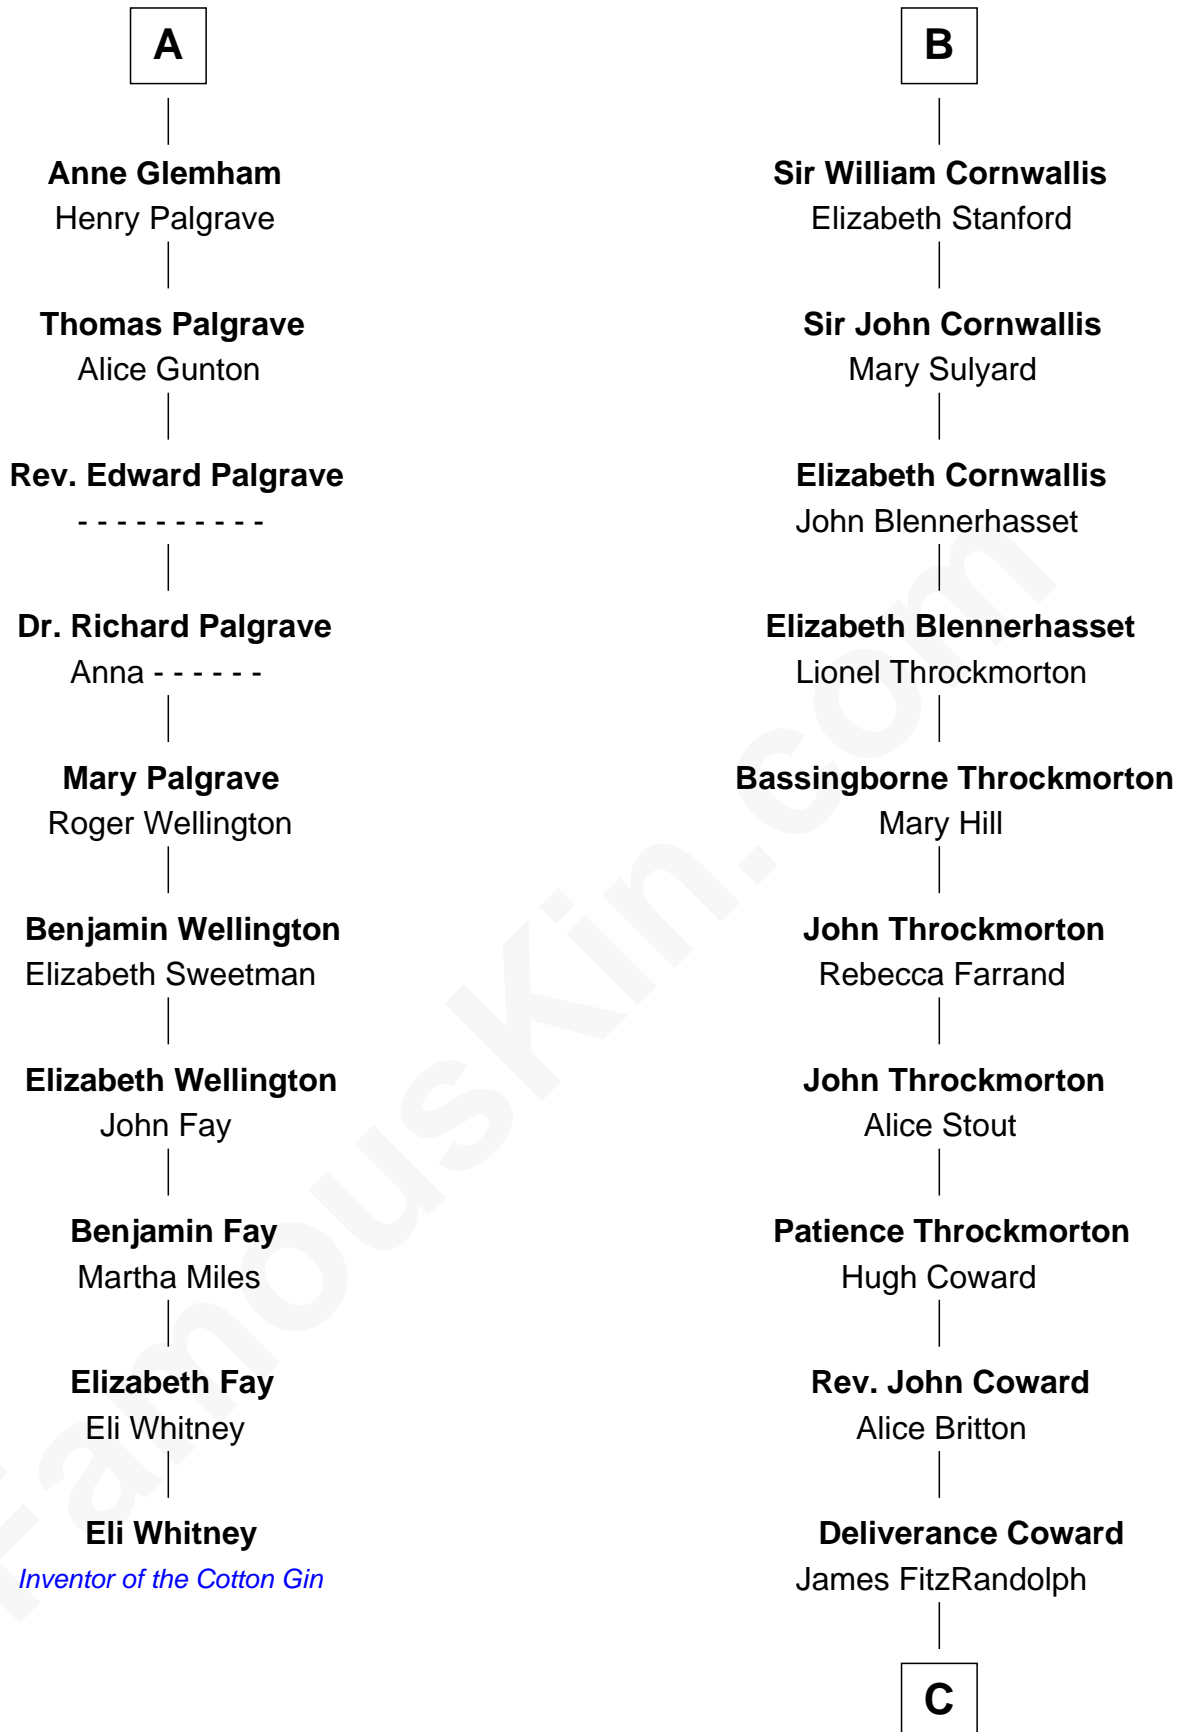

FamousKin.com

Relationship Chart of

Eli Whitney

Inventor of the Cotton Gin

16th cousin 5 times removed of

Ben Ames Williams

Novelist and Short Story Author

C

—
Hannah FitzRandolph

William Longstreet

—
James Longstreet

Mary Anna Dent

—
Sarah Jane Longstreet

Charles Bingley Ames

—
Sarah Marshall Ames

Daniel Webster Williams