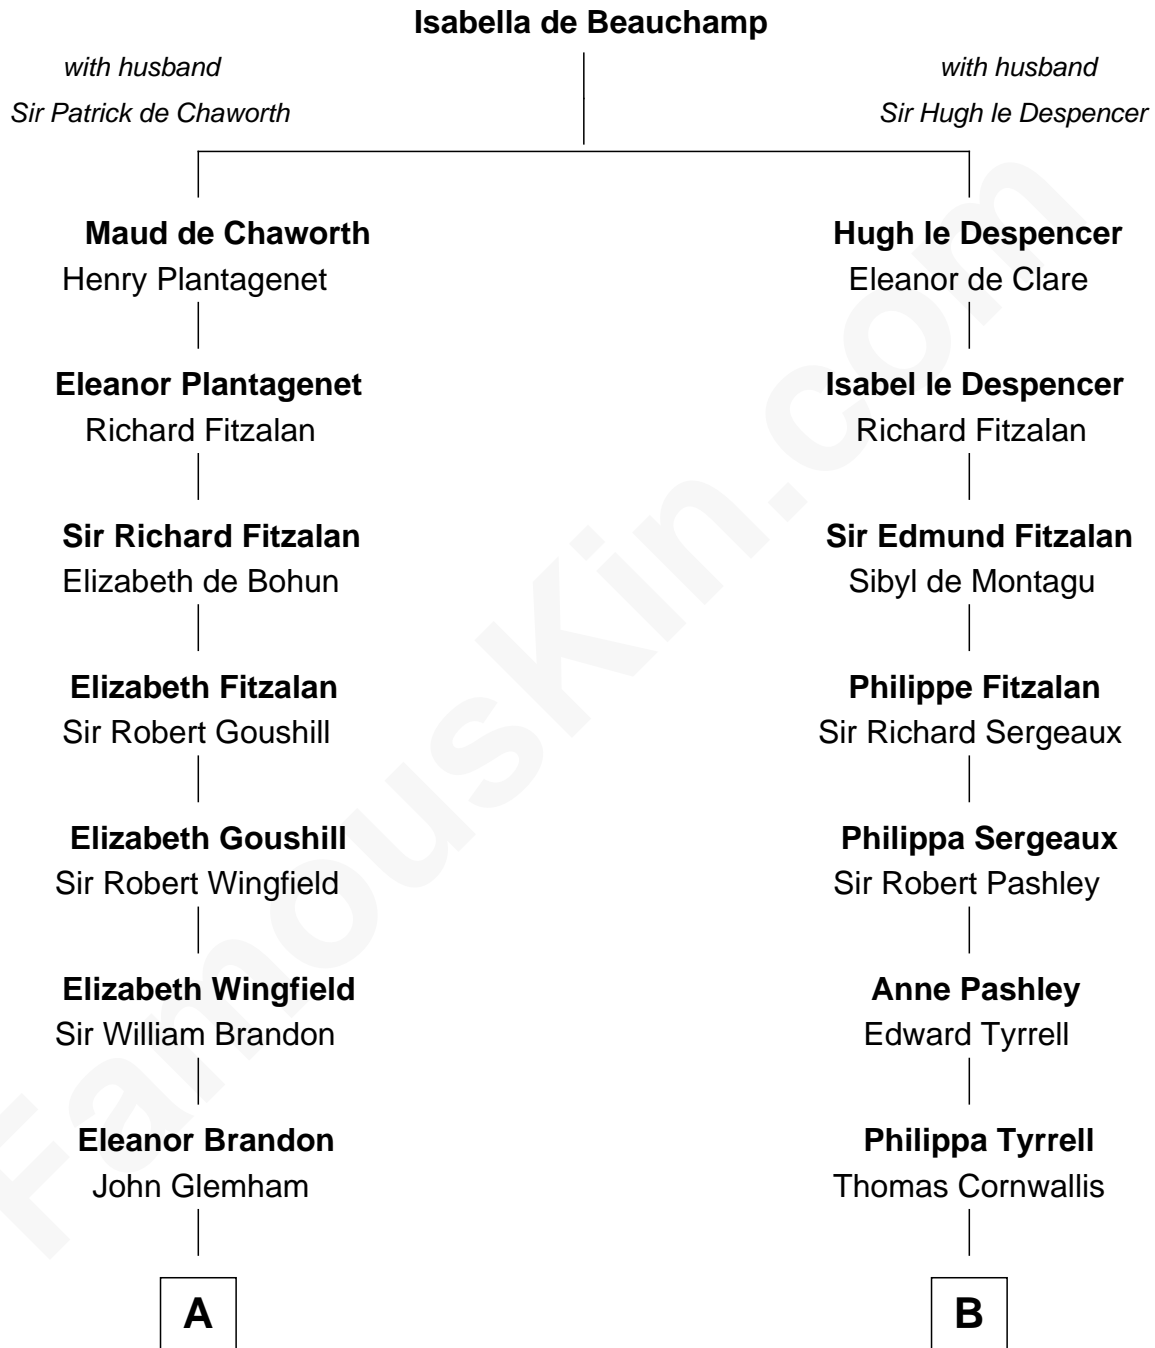

FamousKin.com

Relationship Chart of

Eli Whitney

Inventor of the Cotton Gin

16th cousin 5 times removed of

Ben Ames Williams

Novelist and Short Story Author

C

—
Hannah FitzRandolph

William Longstreet

—
James Longstreet

Mary Anna Dent

—
Sarah Jane Longstreet

Charles Bingley Ames

—
Sarah Marshall Ames

Daniel Webster Williams