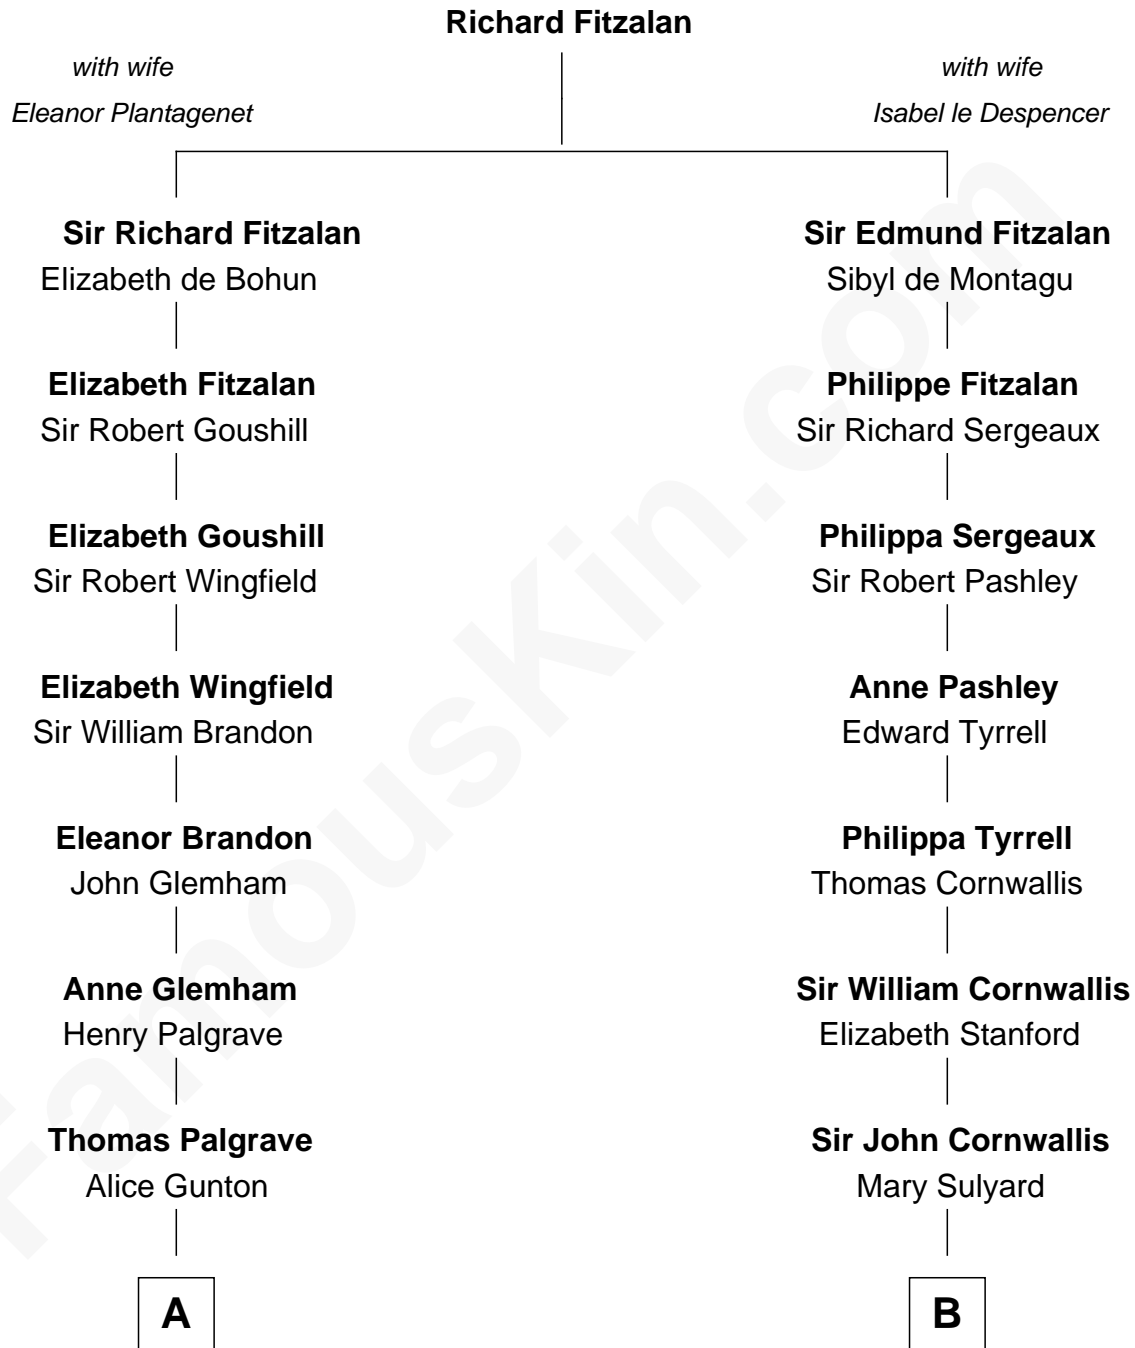

FamousKin.com

Relationship Chart of

Eli Whitney

Inventor of the Cotton Gin

14th cousin 5 times removed of

Ben Ames Williams

Novelist and Short Story Author