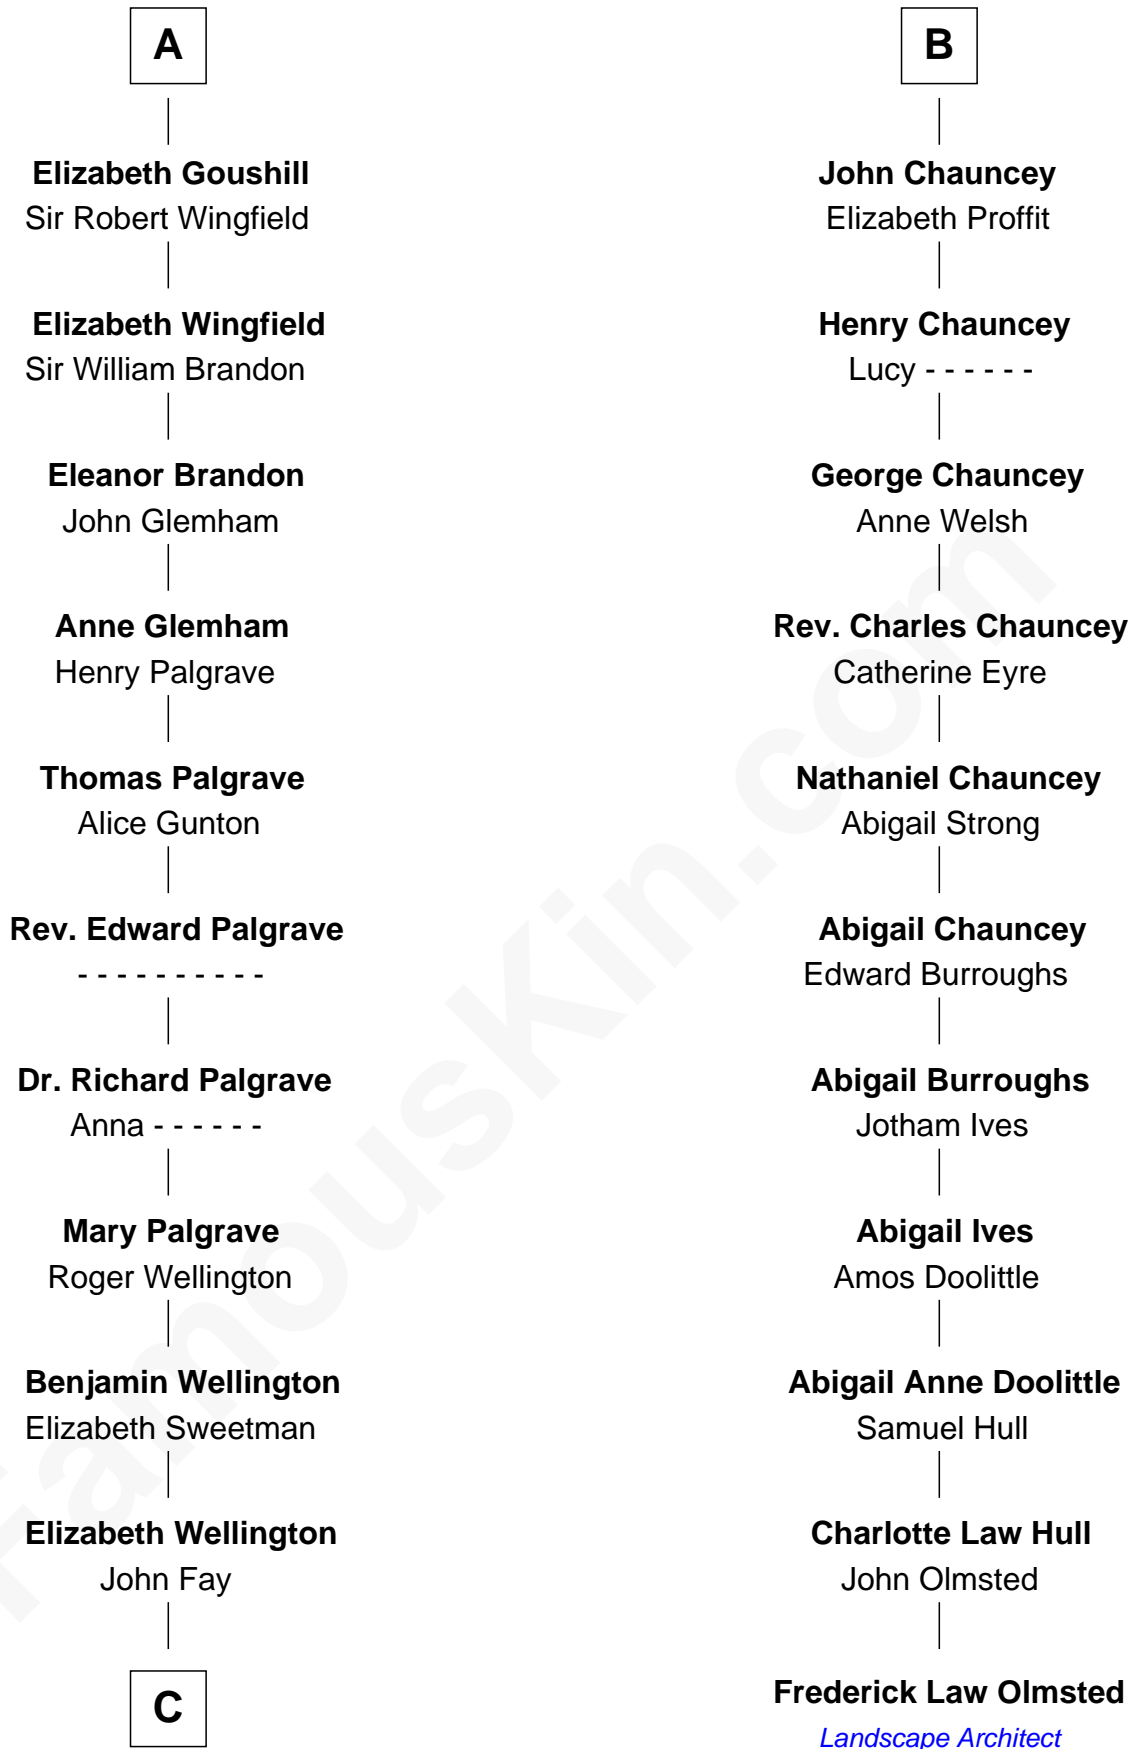

FamousKin.com

Relationship Chart of

Eli Whitney

Inventor of the Cotton Gin

17th cousin 2 times removed of

Frederick Law Olmsted

Landscape Architect

Hugh le Bigod
Maud Marshal

C

—
Benjamin Fay

Martha Miles

—
Elizabeth Fay

Eli Whitney

—
Eli Whitney

Inventor of the Cotton Gin

FamousKin.com