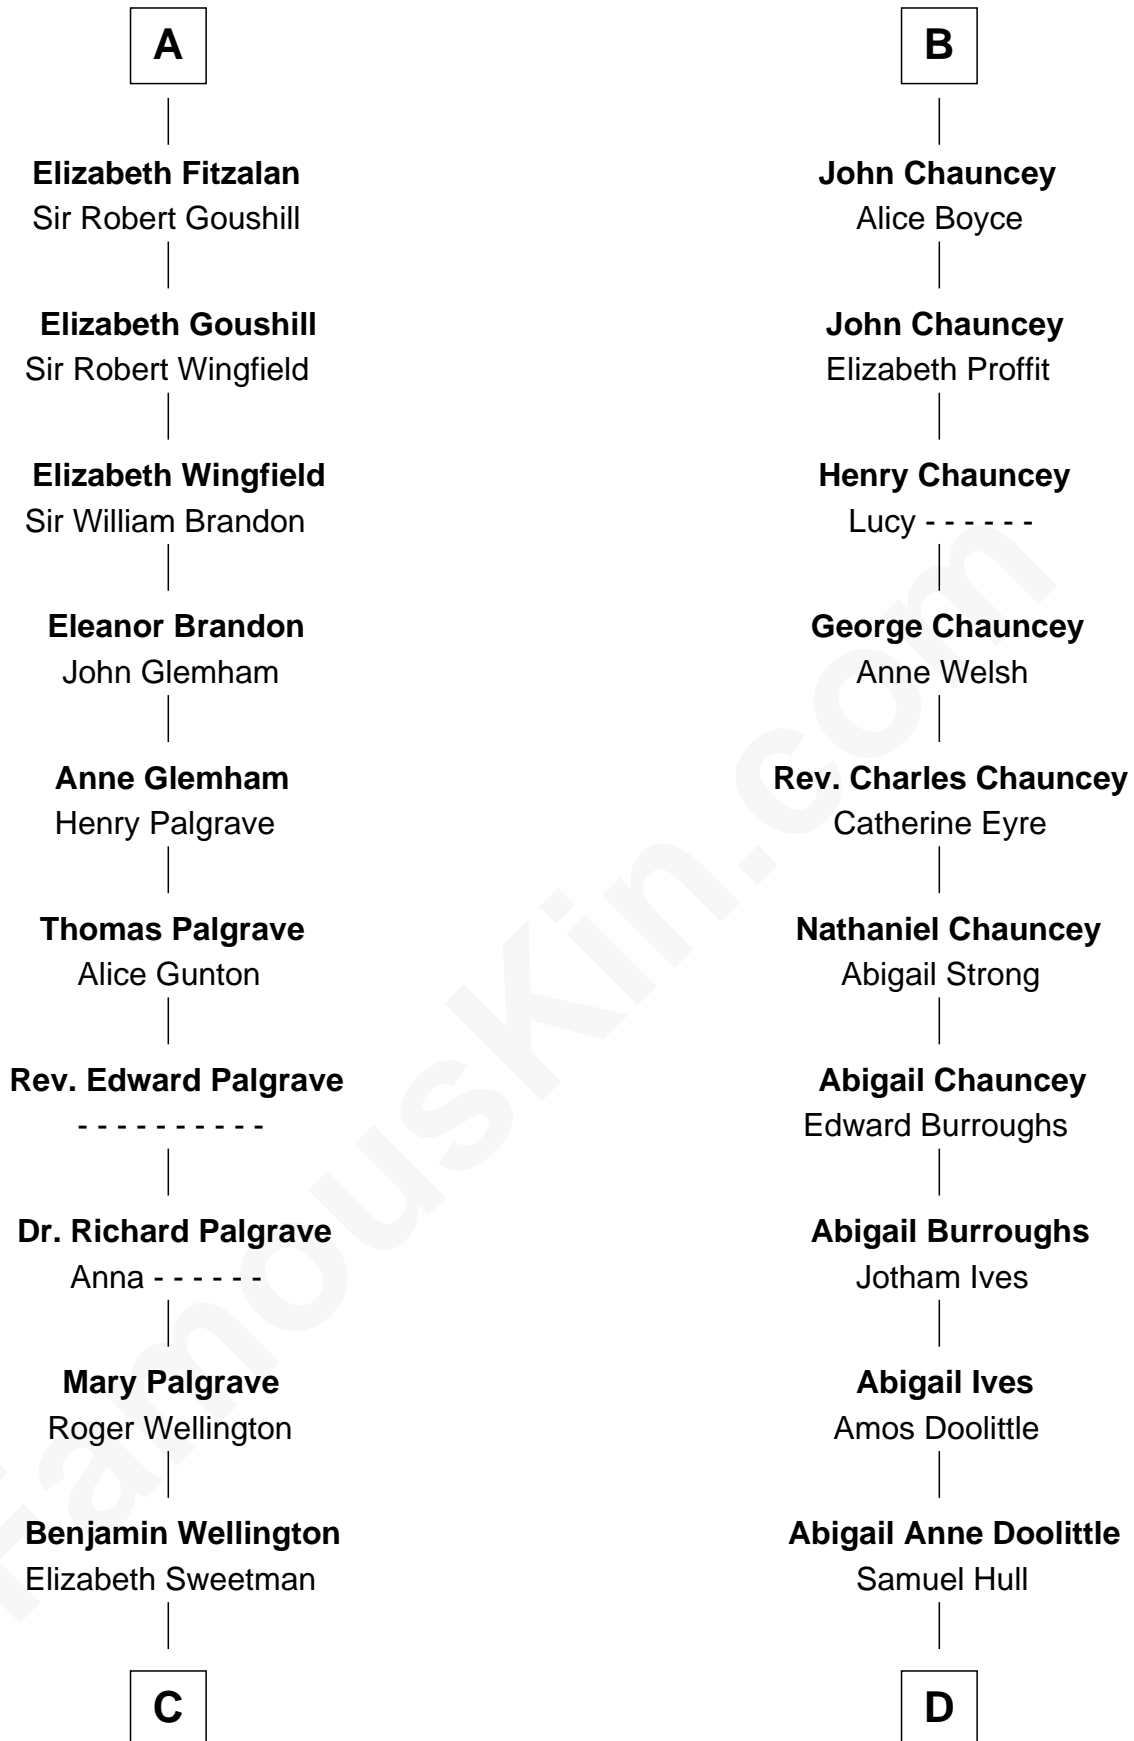

FamousKin.com

Relationship Chart of

Eli Whitney

Inventor of the Cotton Gin

18th cousin 2 times removed of

Frederick Law Olmsted

Landscape Architect

Hugh de Kevelioc
Bertrade de Montfort

FamousKin.com