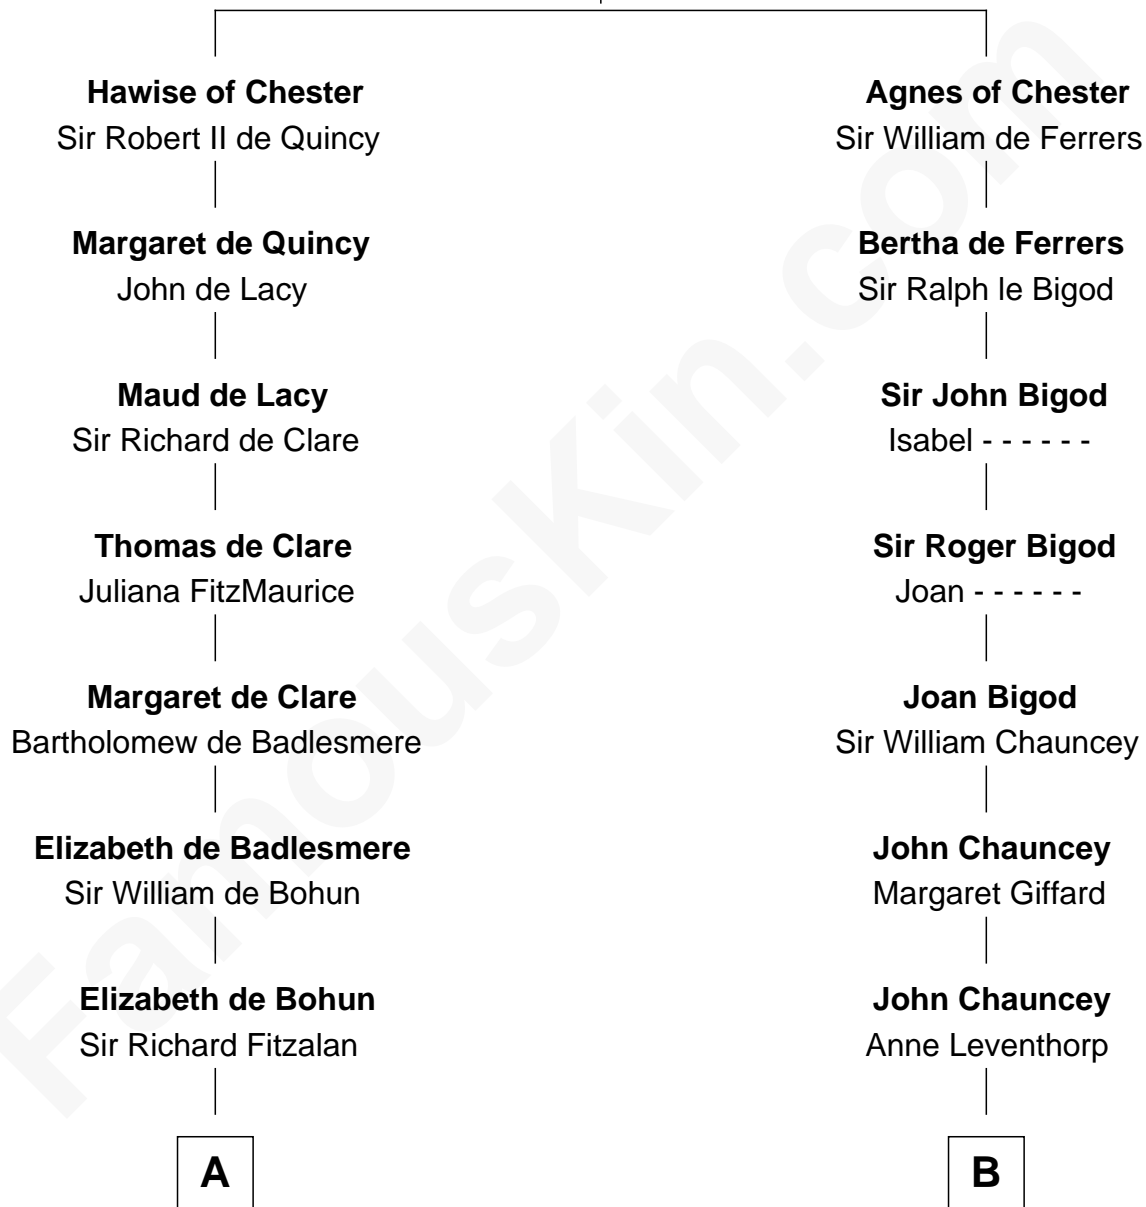

FamousKin.com

Relationship Chart of

Eli Whitney

Inventor of the Cotton Gin

18th cousin 2 times removed of

Frederick Law Olmsted

Landscape Architect

Hugh de Kevelioc
Bertrade de Montfort

FamousKin.com