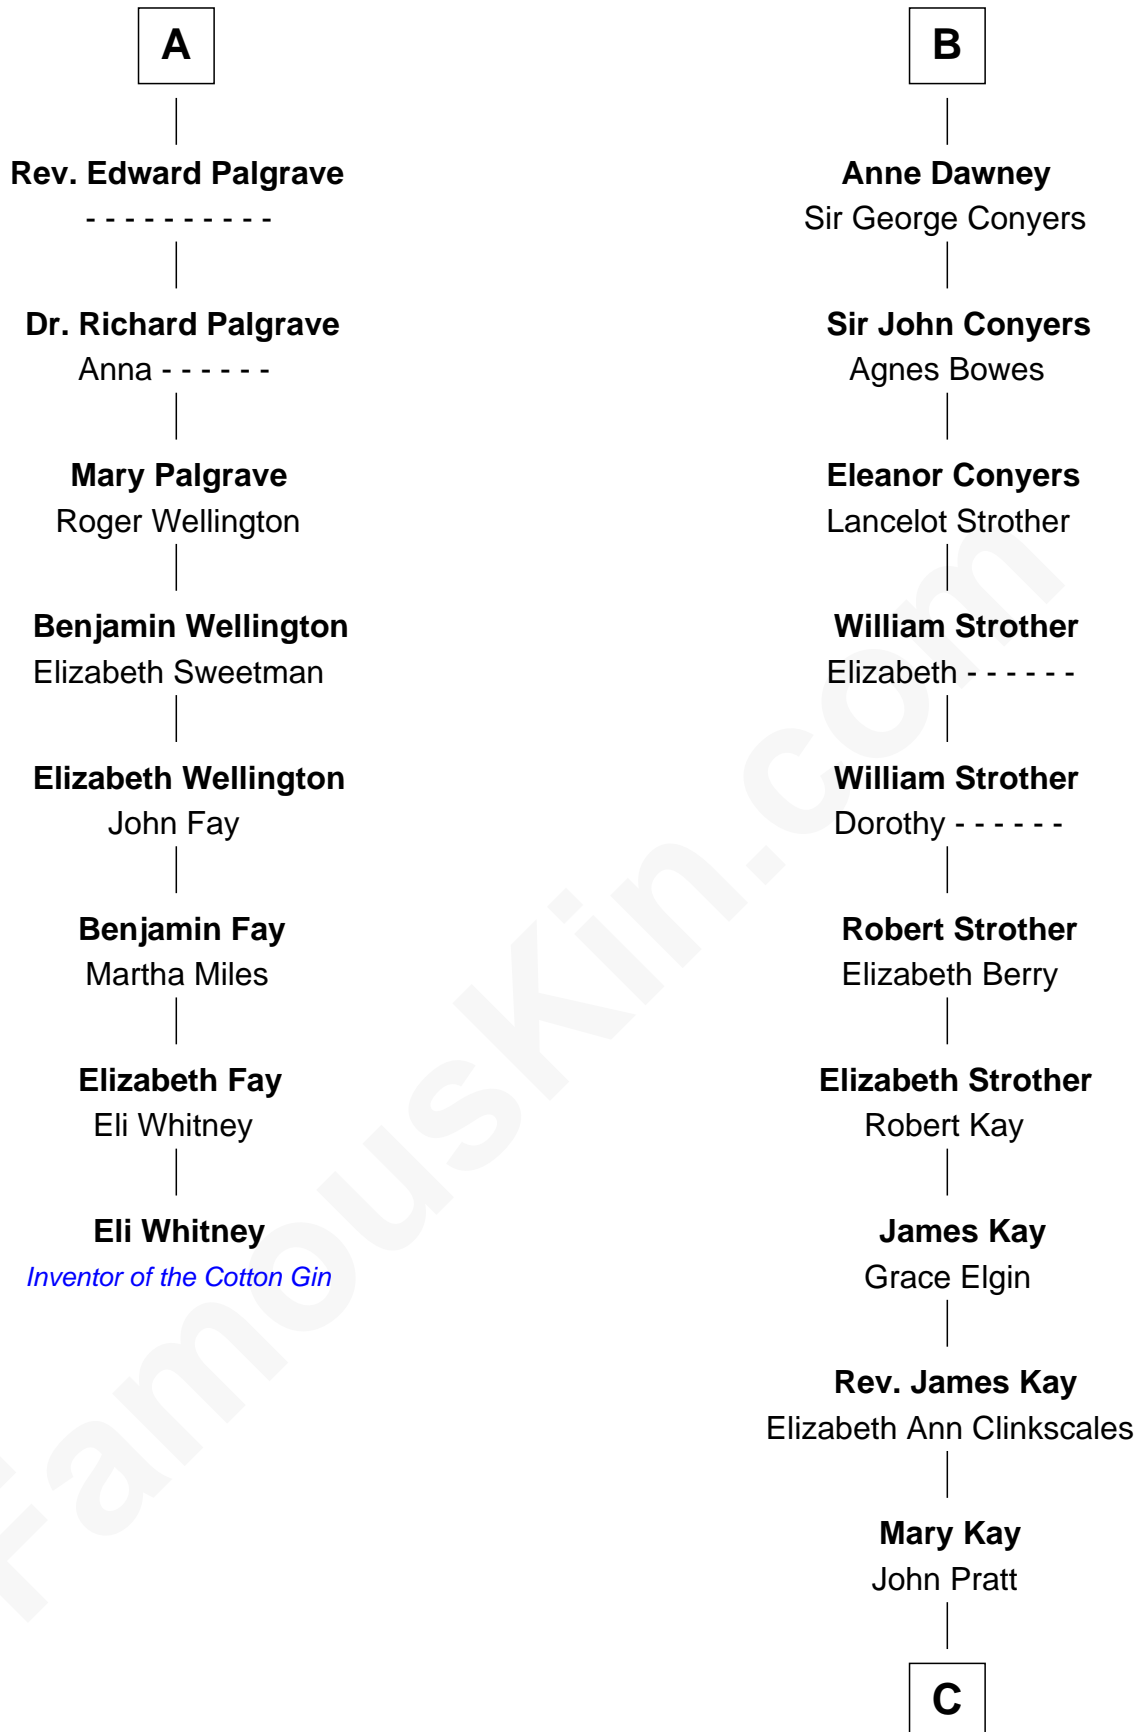

FamousKin.com

Relationship Chart of

Eli Whitney

Inventor of the Cotton Gin

14th cousin 6 times removed of

Jimmy Carter

39th U.S. President

Richard Fitzalan
Eleanor Plantagenet

C

James E. Pratt
Sophronia C. Cowan

Nina Pratt
William Archibald Carter

Earl Carter
Lillian Gordy

Jimmy Carter
39th U.S. President

FamousKin.com