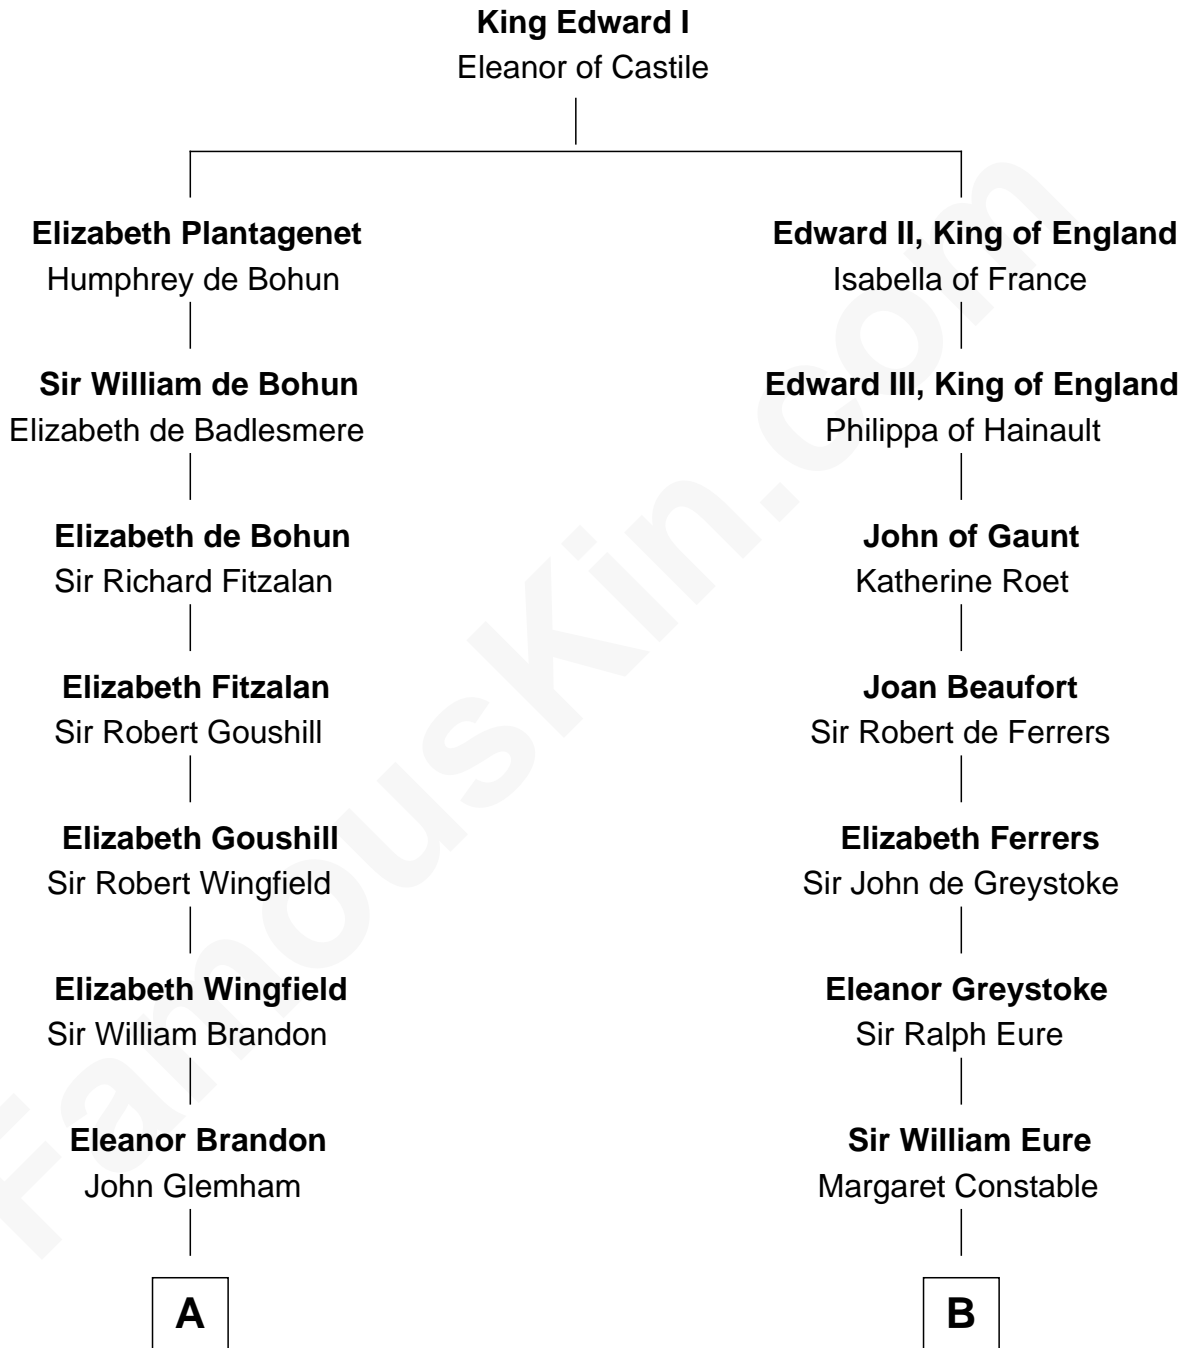

## Relationship Chart of

### Eli Whitney

*Inventor of the Cotton Gin*

16th cousin 4 times removed of

### William Howard Taft

*27th U.S. President*

**C**

—  
**Rhoda Rawson**

Aaron Taft  
—

**Peter Rawson Taft**

Sylvia Howard  
—

**Alphonso Taft**

Louisa Maria Torrey  
—

**William Howard Taft**

*27th U.S. President*

FamousKin.com