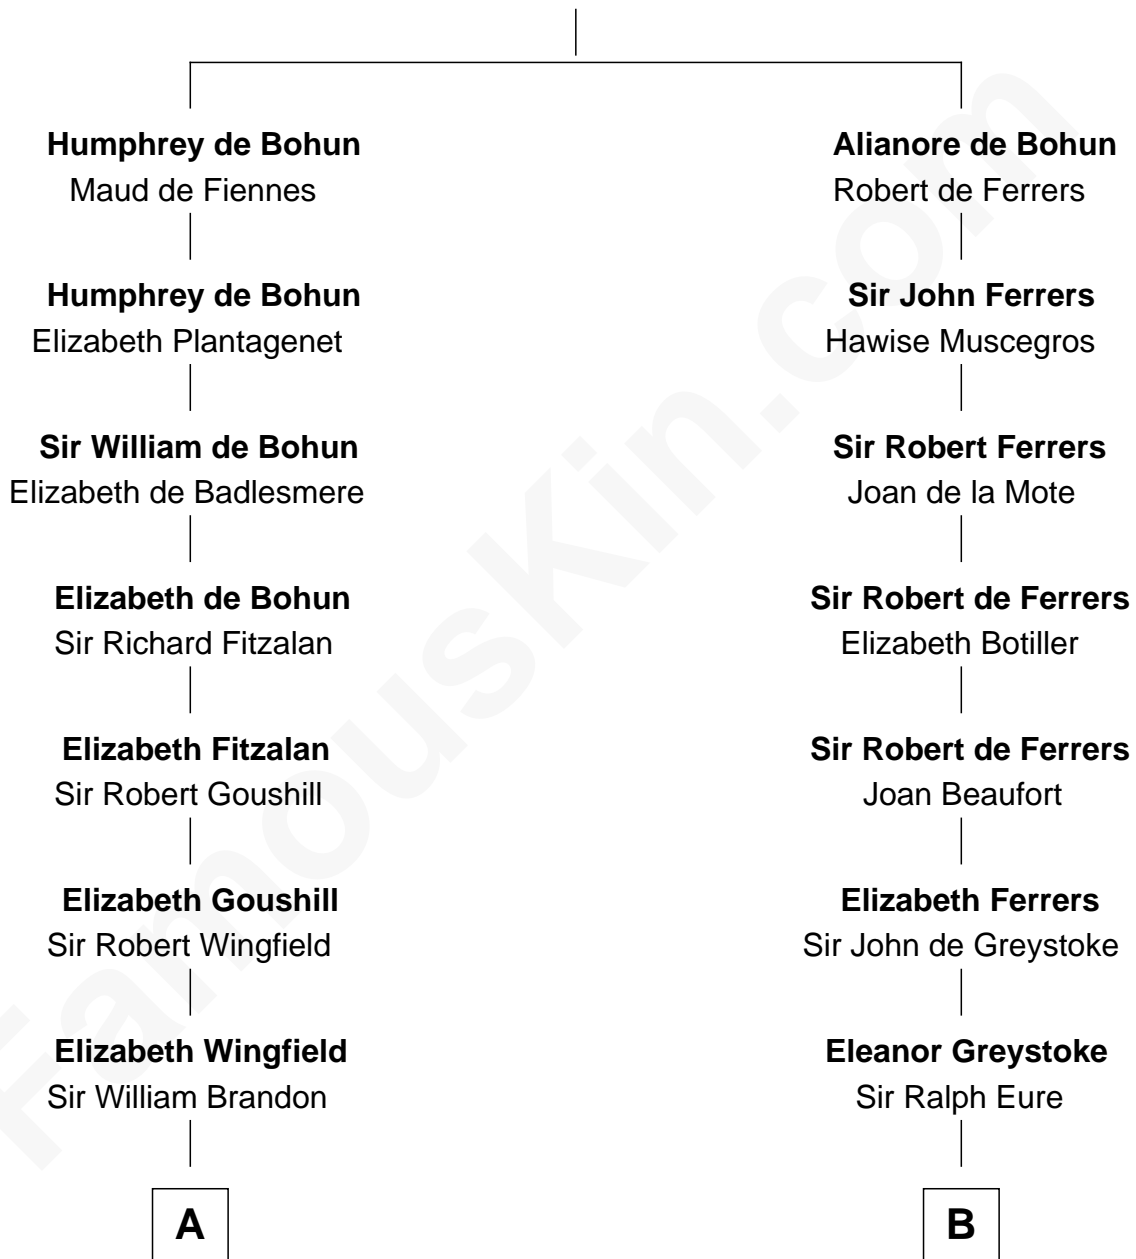

FamousKin.com

Relationship Chart of

Eli Whitney

Inventor of the Cotton Gin

17th cousin 4 times removed of

William Howard Taft

27th U.S. President

Sir Humphrey de Bohun

Eleanor de Braiose

C

Abner Rawson

Mary Allen

Rhoda Rawson

Aaron Taft

Peter Rawson Taft

Sylvia Howard

Alphonso Taft

Louisa Maria Torrey

William Howard Taft

27th U.S. President