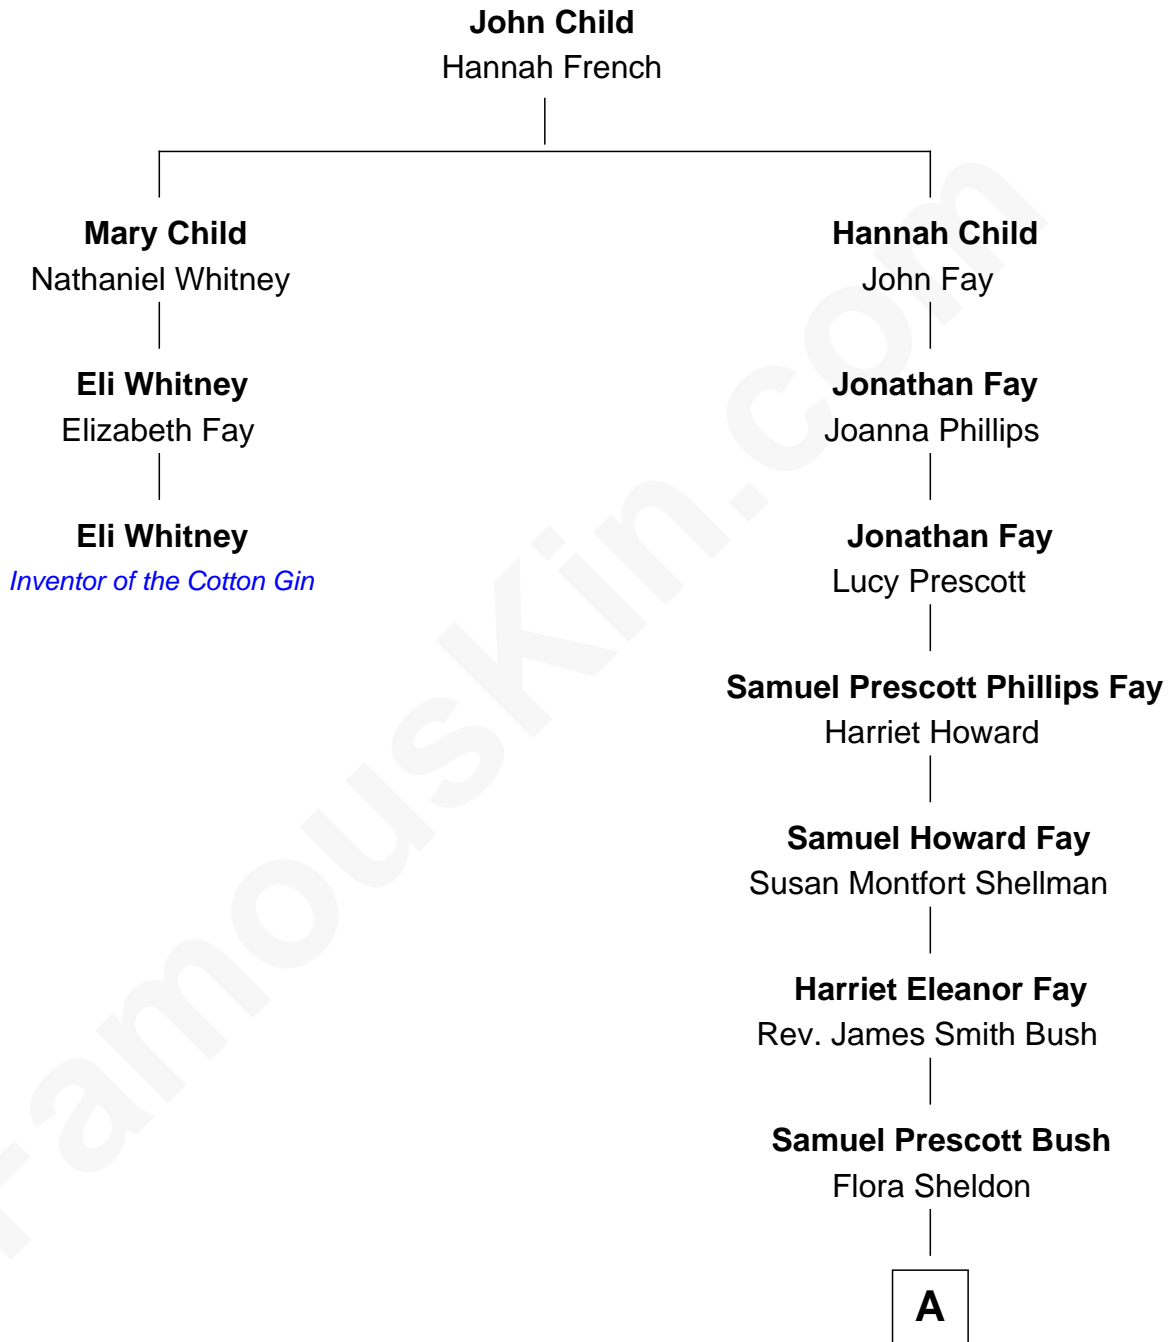

FamousKin.com

Relationship Chart of

Eli Whitney

Inventor of the Cotton Gin

2nd cousin 7 times removed of

Jonathan Bush

Co-founder and CEO of athenahealth

A

—
Prescott Sheldon Bush

Dorothy Wear Walker

—
Jonathan James Bush

Josephine Colwell Bradley

—
Jonathan Bush

Co-founder and CEO of athenahealth

FamousKin.com