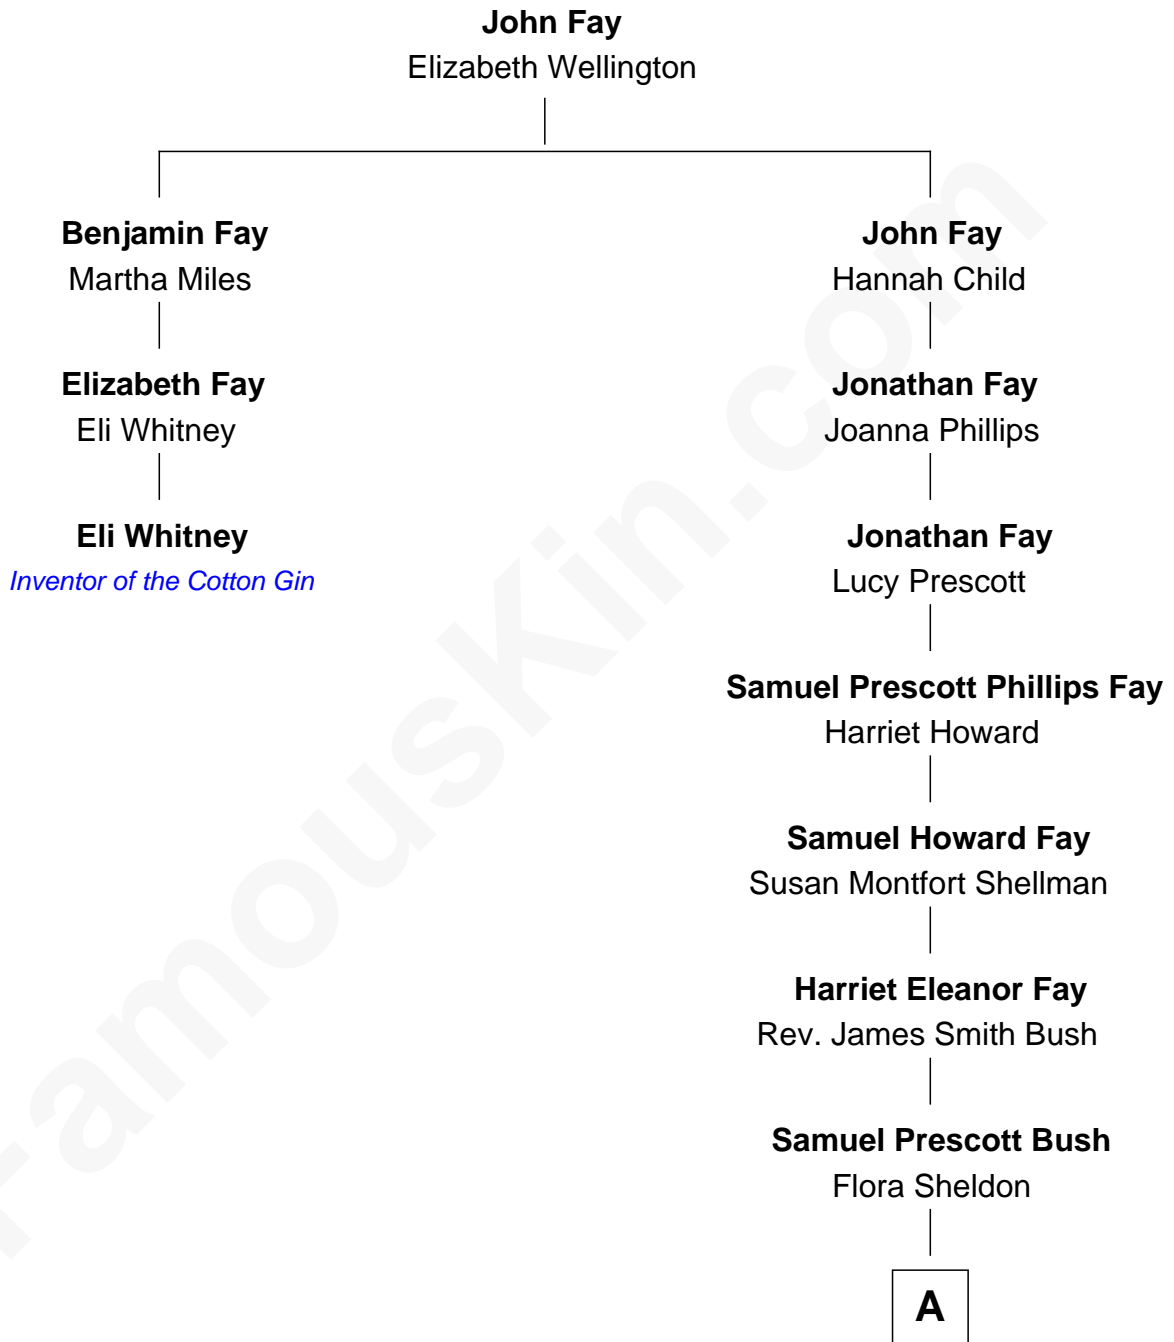

# FamousKin.com Relationship Chart of

**Eli Whitney**

*Inventor of the Cotton Gin*

2nd cousin 7 times removed of

**Billy Bush**

*TV Personality and Host*

**A**

Prescott Sheldon Bush

Dorothy Wear Walker

Jonathan James Bush

Josephine Colwell Bradley

**Billy Bush**

*TV Personality and Host*

FamousKin.com