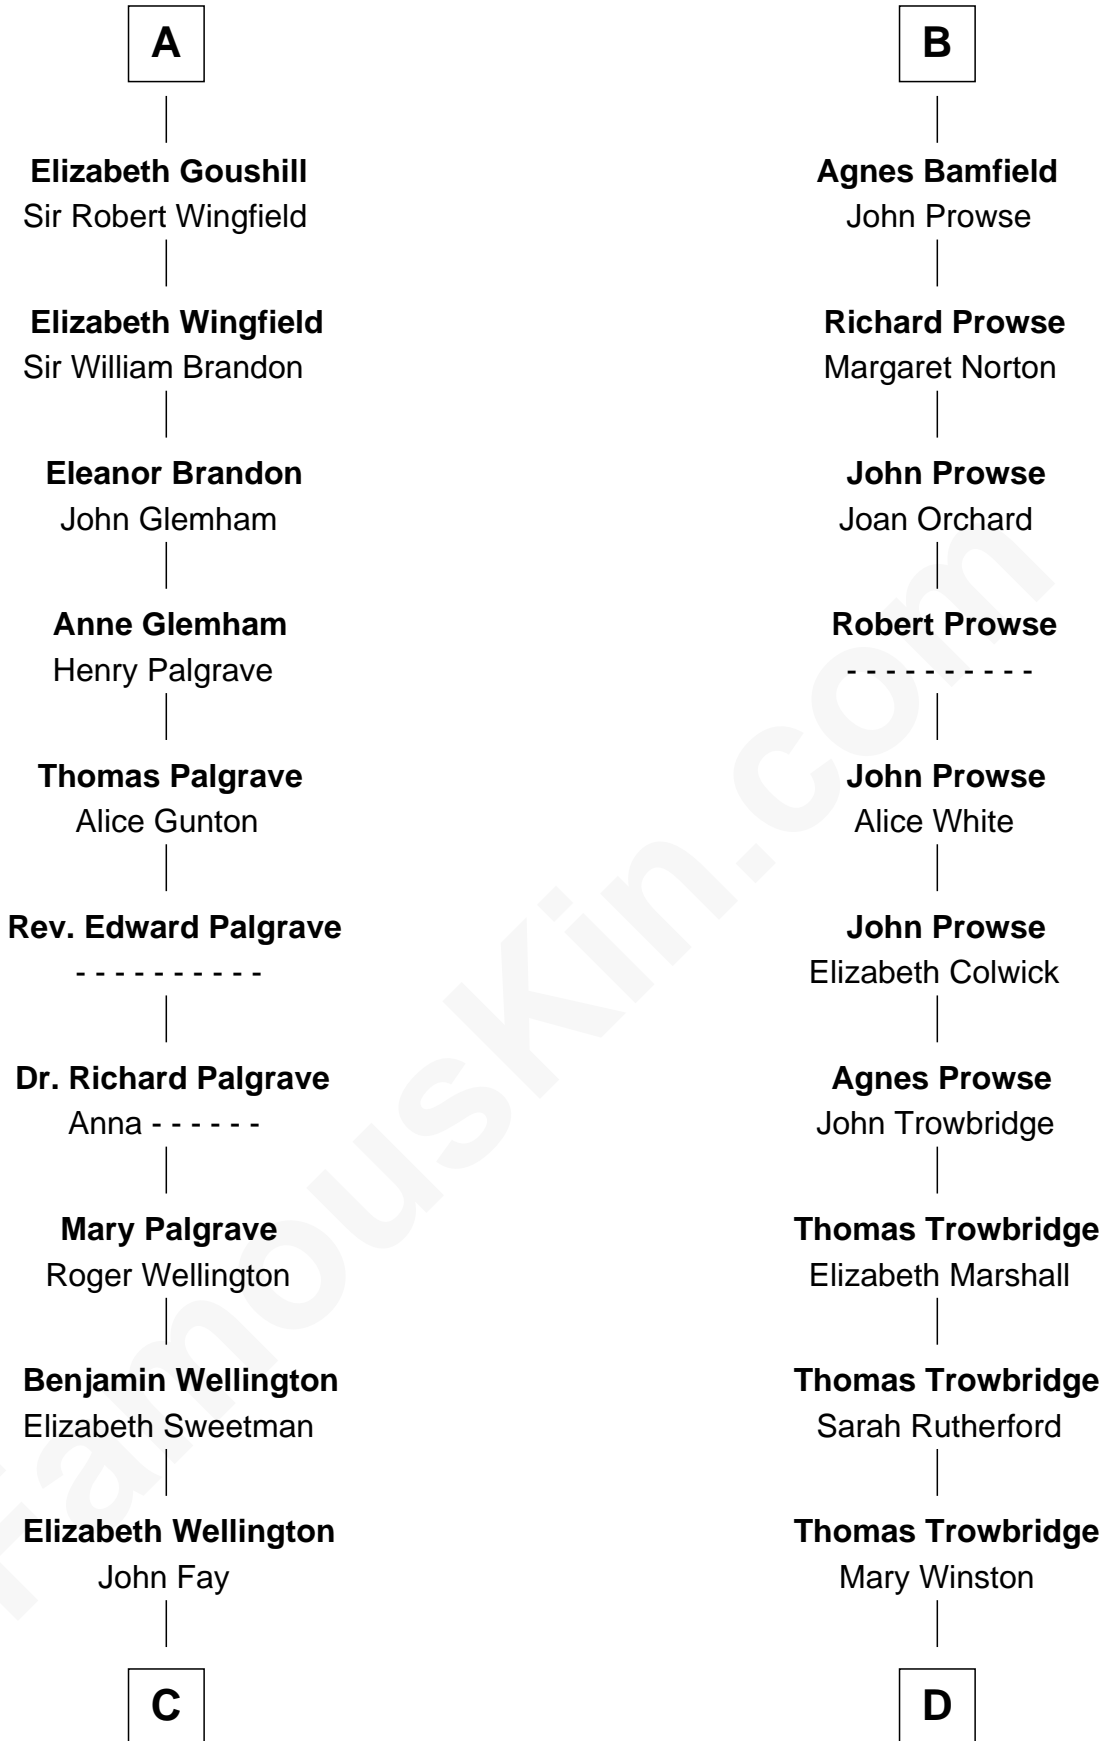

FamousKin.com

Relationship Chart of

Eli Whitney

Inventor of the Cotton Gin

19th cousin 2 times removed of

Rutherford B. Hayes

19th U.S. President

Sir Geoffrey FitzPiers

Aveline de Clare

C

Benjamin Fay
Martha Miles

Elizabeth Fay
Eli Whitney

Eli Whitney
Inventor of the Cotton Gin

D

Sarah Trowbridge
John Russell

Rebecca Russell
Ezekiel Hayes

Rutherford Hayes
Chloe Smith

Rutherford Hayes
Sophia Birchard

Rutherford B. Hayes
19th U.S. President

FamousKin.com