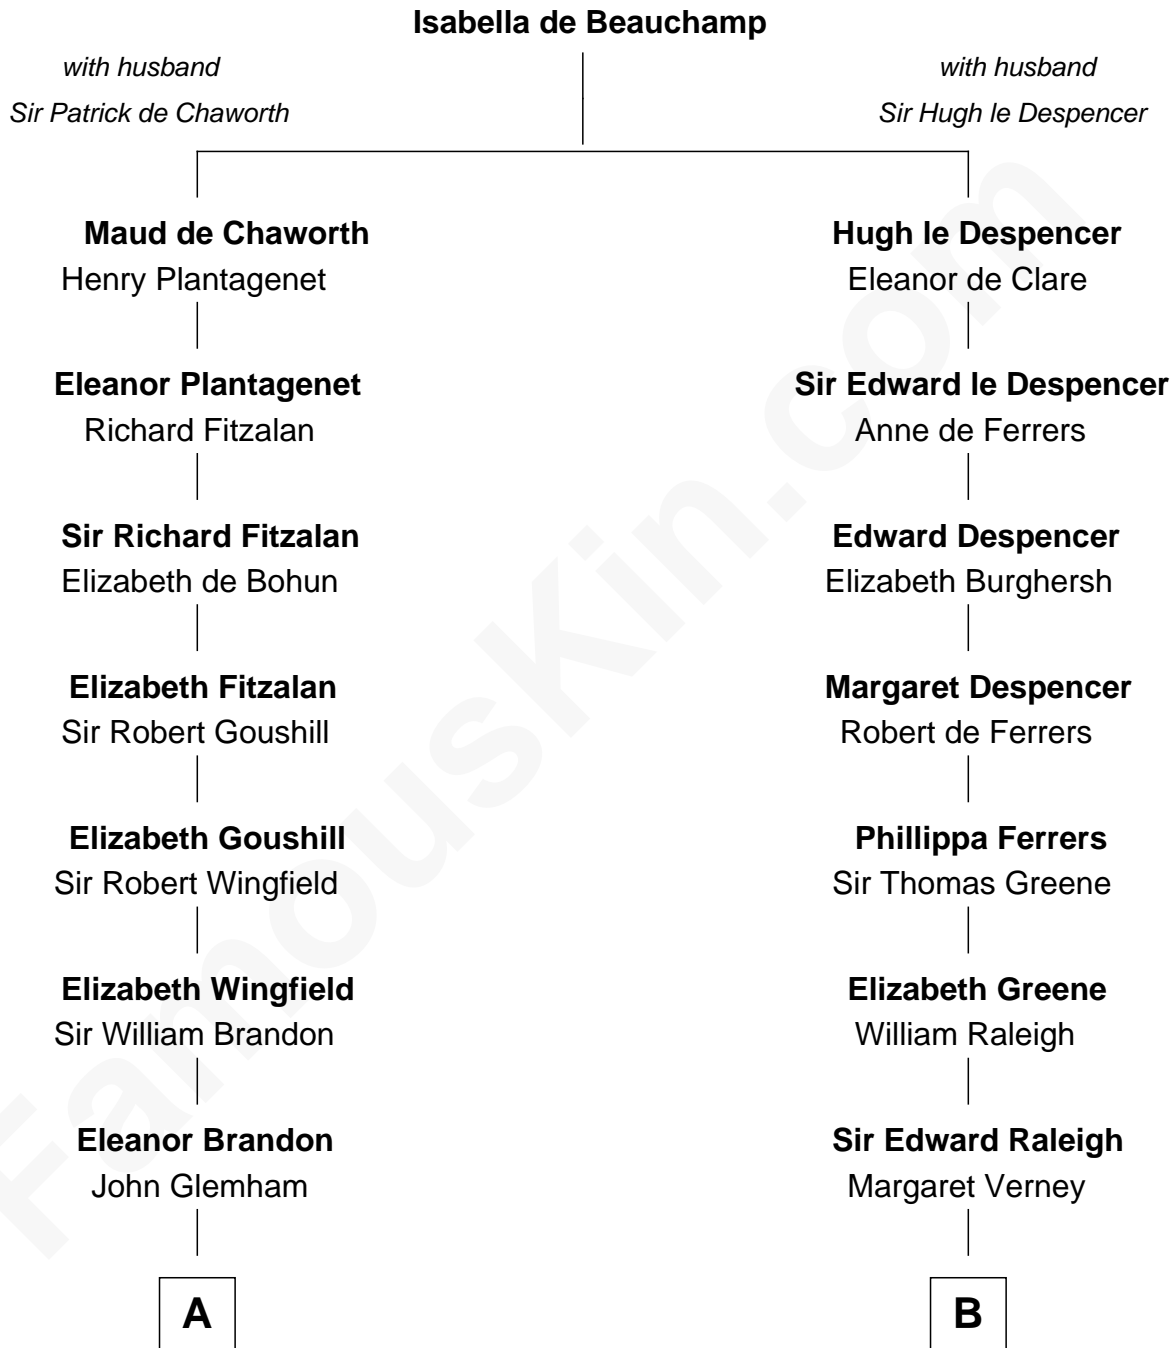

## Relationship Chart of

### Eli Whitney

*Inventor of the Cotton Gin*

16th cousin 5 times removed of

### George Romney

*43rd Governor of Michigan*

**C**

**Charity Dickinson**

Jared Pratt

**Parley Parker Pratt**

Mary Woods

**Helaman Pratt**