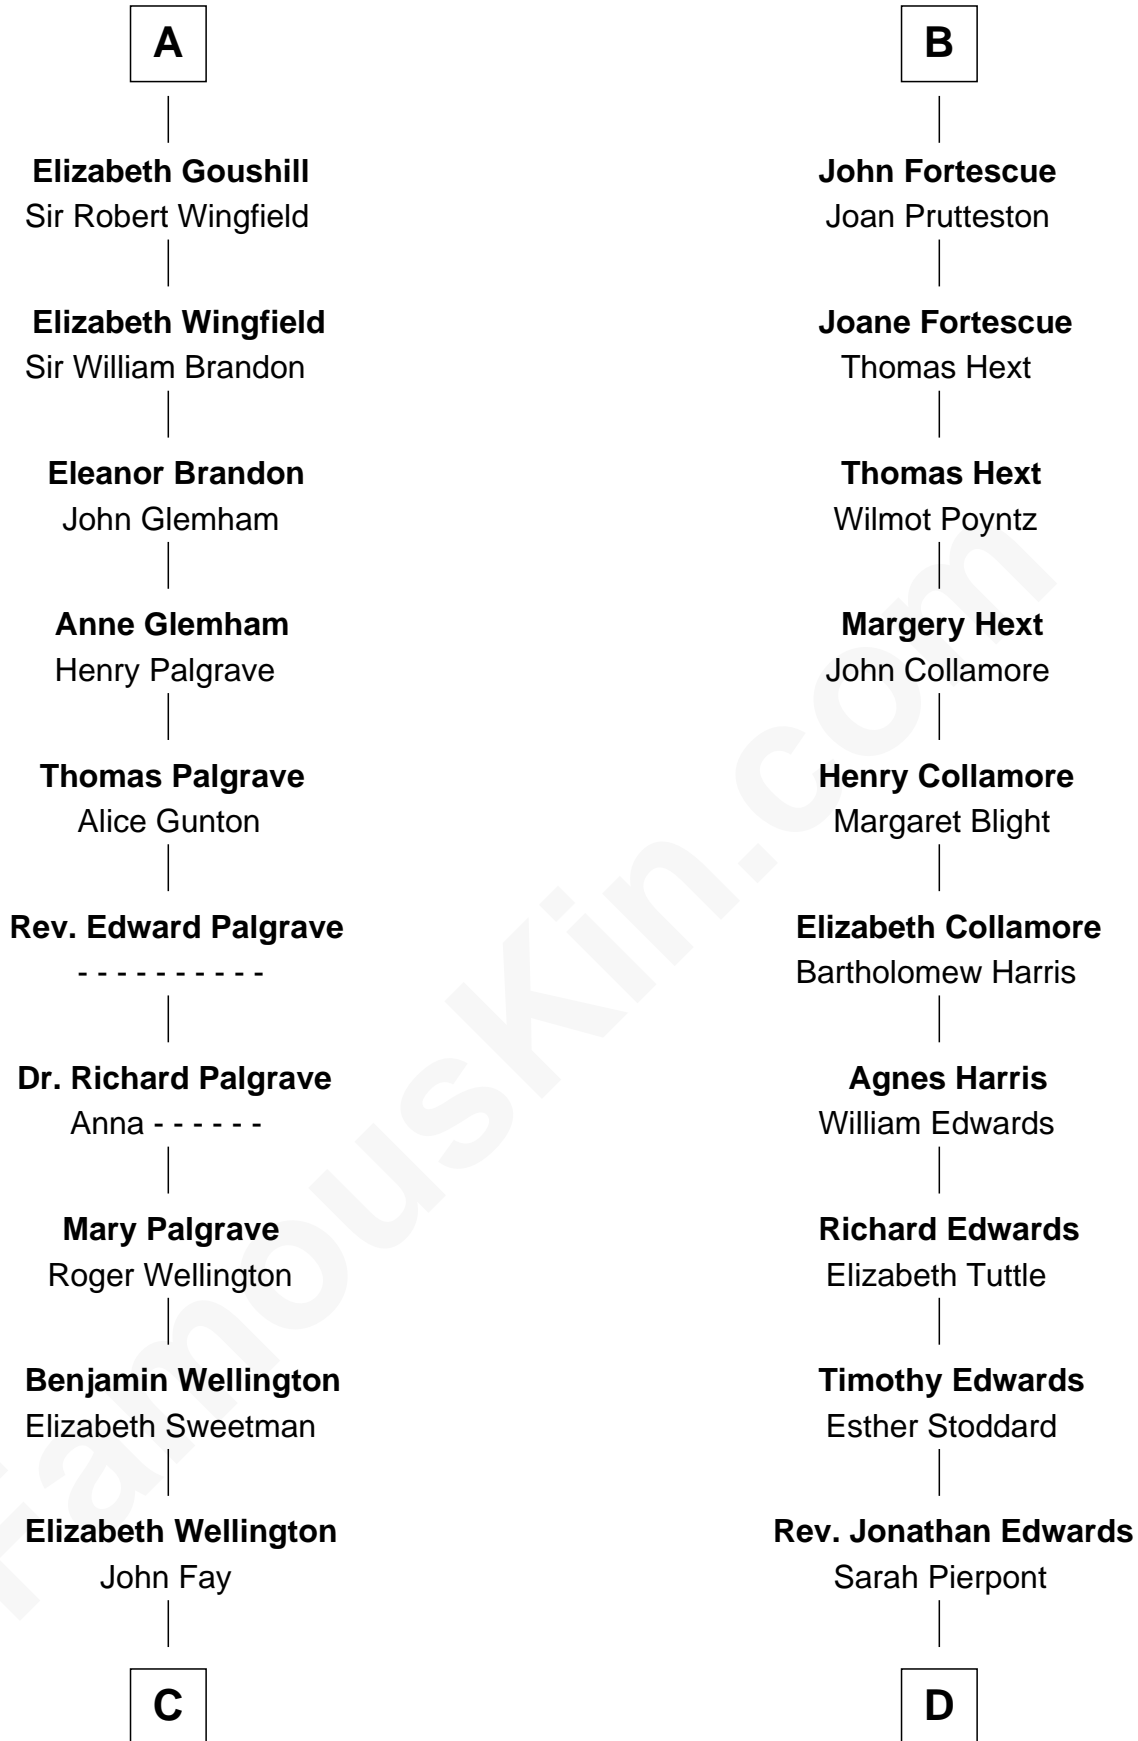

FamousKin.com

Relationship Chart of

Eli Whitney

Inventor of the Cotton Gin

18th cousin 1 time removed of

Aaron Burr

Killed Alexander Hamilton

Sir Geoffrey FitzPiers

Aveline de Clare

C

Benjamin Fay
Martha Miles

Elizabeth Fay
Eli Whitney

Eli Whitney
Inventor of the Cotton Gin

D

Esther Edwards
Aaron Burr

Aaron Burr
Killed Alexander Hamilton