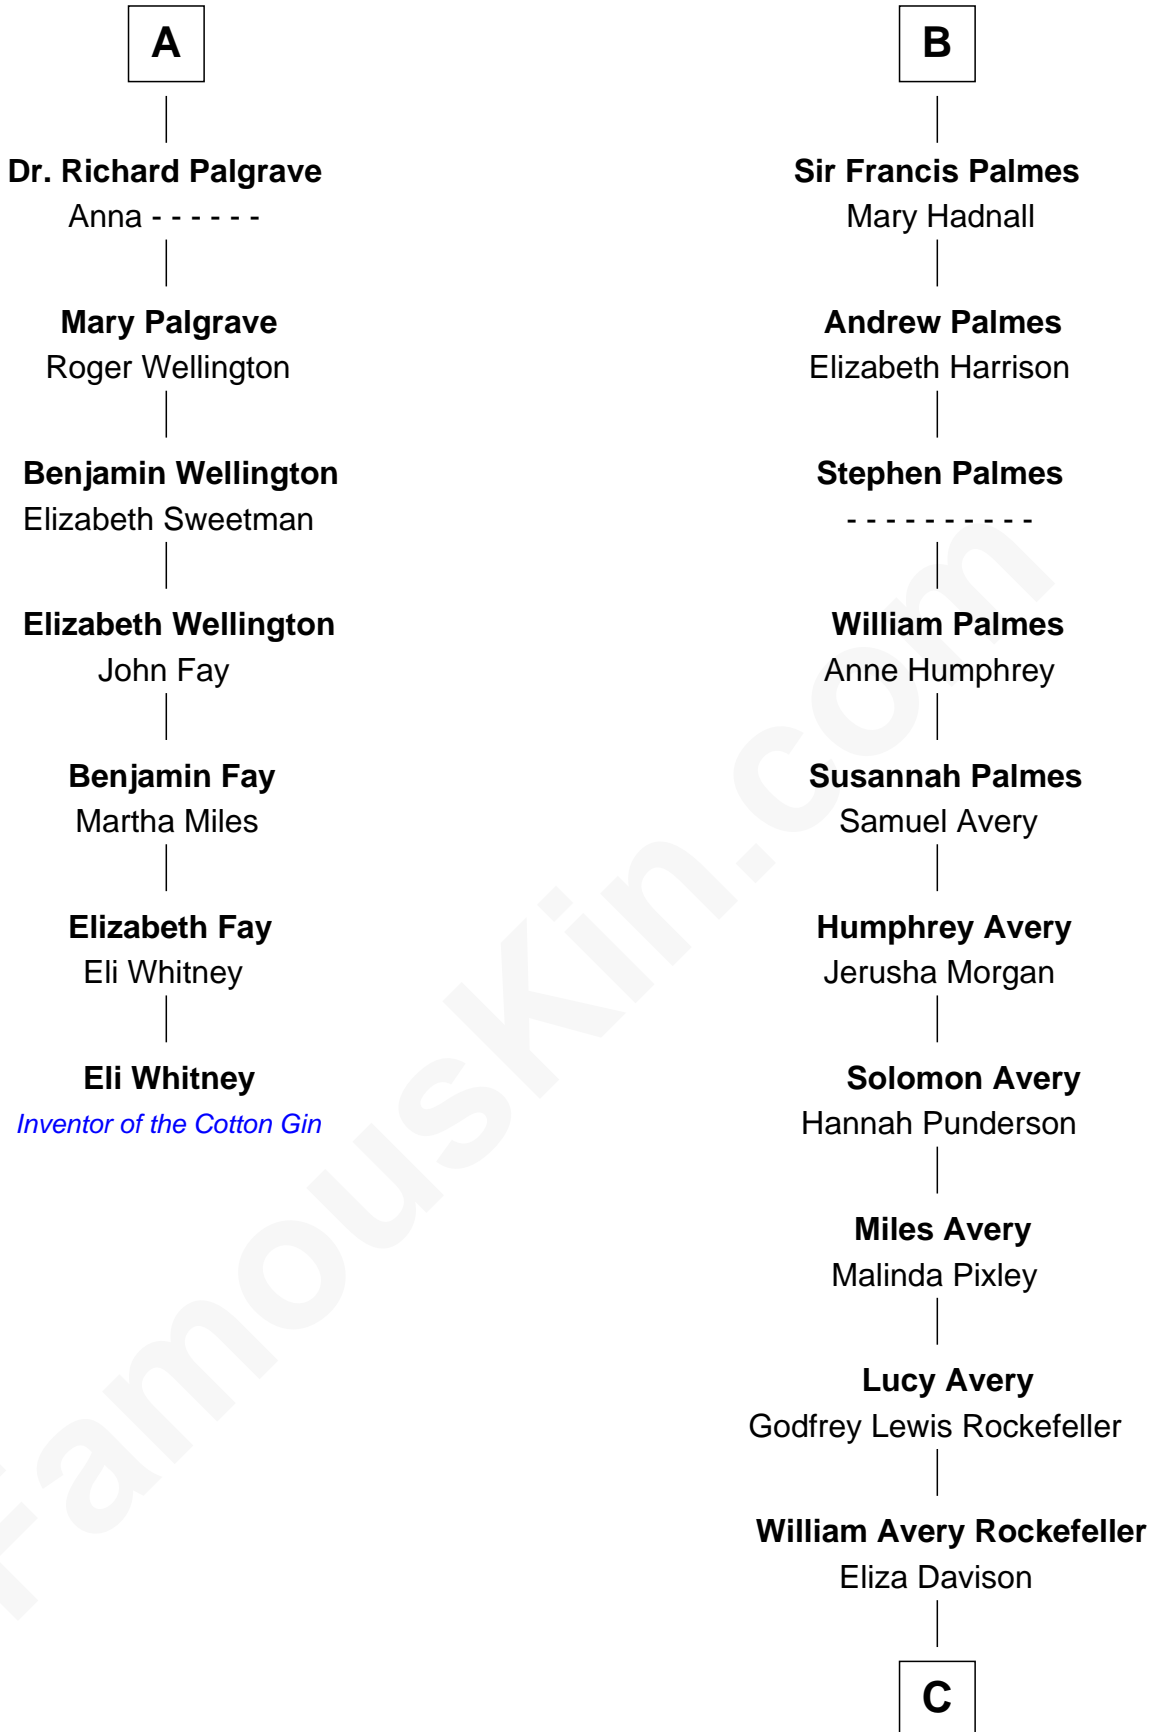

FamousKin.com

Relationship Chart of

Eli Whitney

Inventor of the Cotton Gin

13th cousin 6 times removed of

Nelson Rockefeller

41st U.S. Vice-President

Sir Richard Fitzalan

Elizabeth de Bohun

C

John Davison Rockefeller

Laura Celestia Spelman

John Davison Rockefeller

Abby Greene Aldrich

Nelson Rockefeller

41st U.S. Vice-President