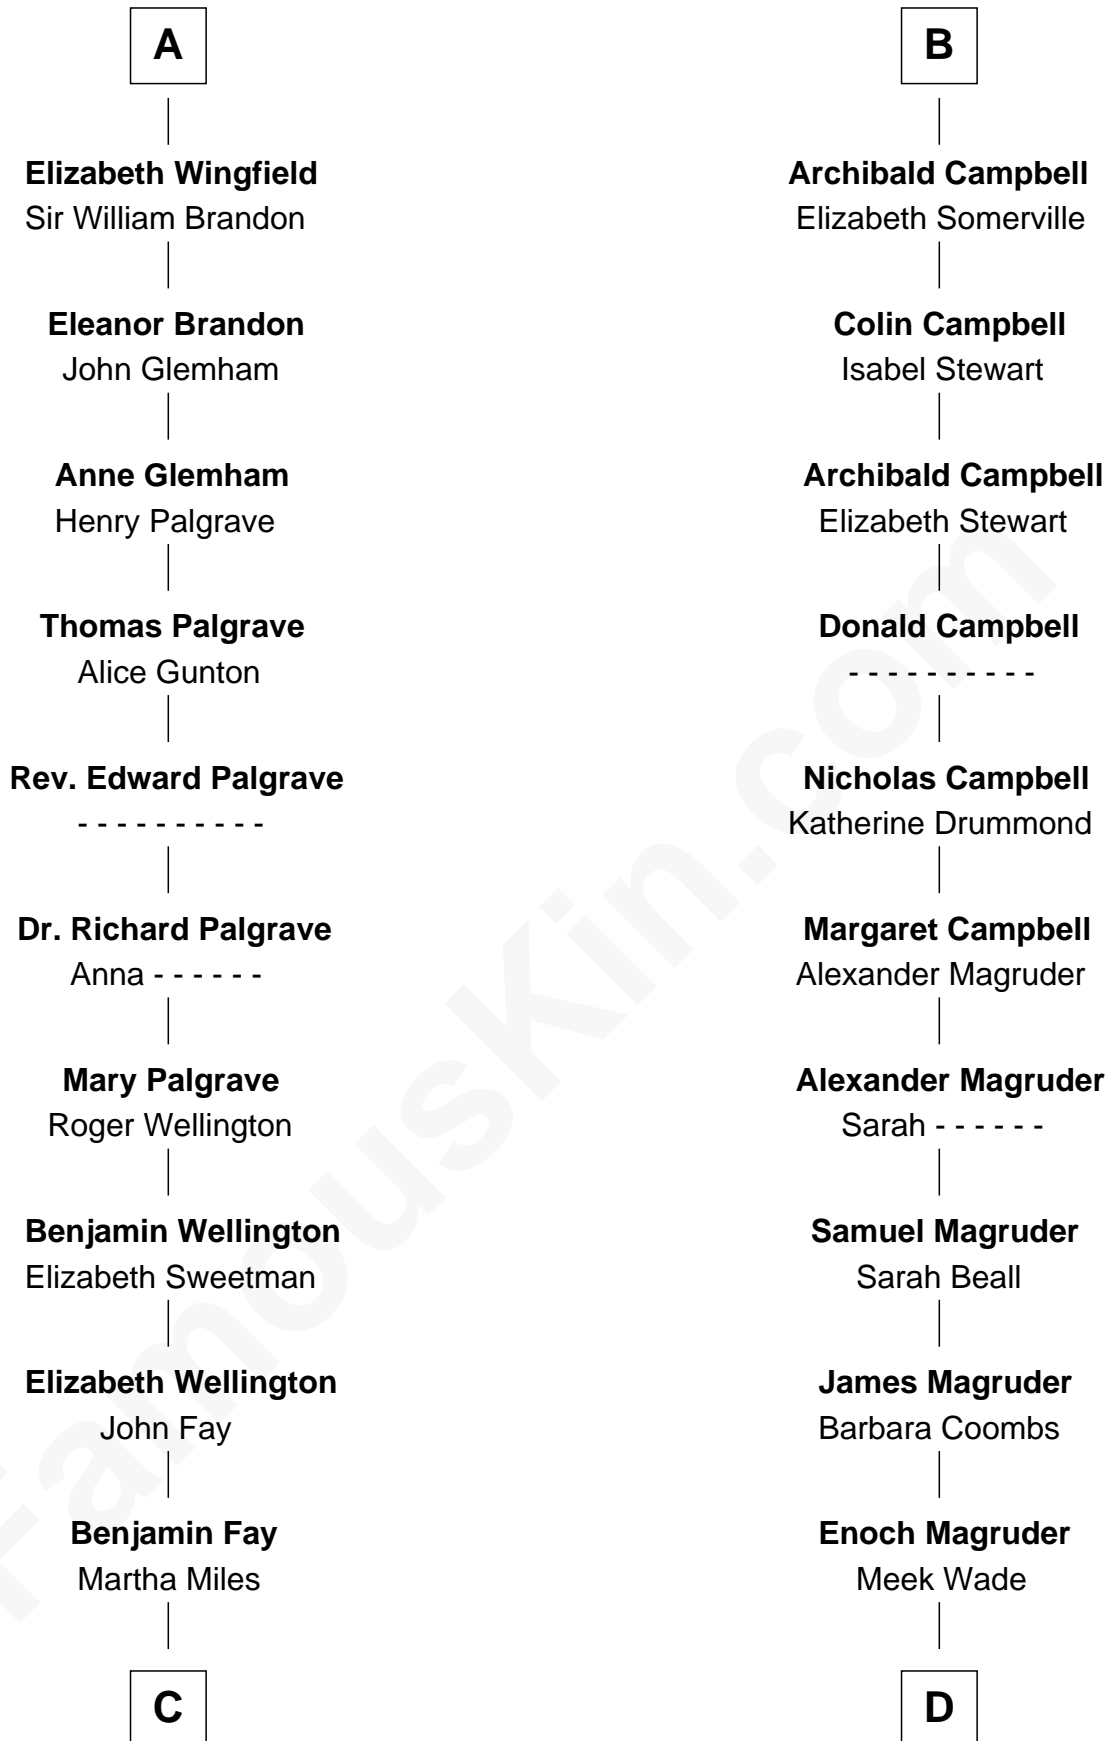

FamousKin.com Relationship Chart of

Eli Whitney

Inventor of the Cotton Gin

18th cousin 3 times removed of

Emily Post

American Author on Etiquette

C

Elizabeth Fay

Eli Whitney

Eli Whitney

Inventor of the Cotton Gin

D

Mary Meek Magruder

Thomas Clagett

Sarah Magruder Clagett

Upton Bruce