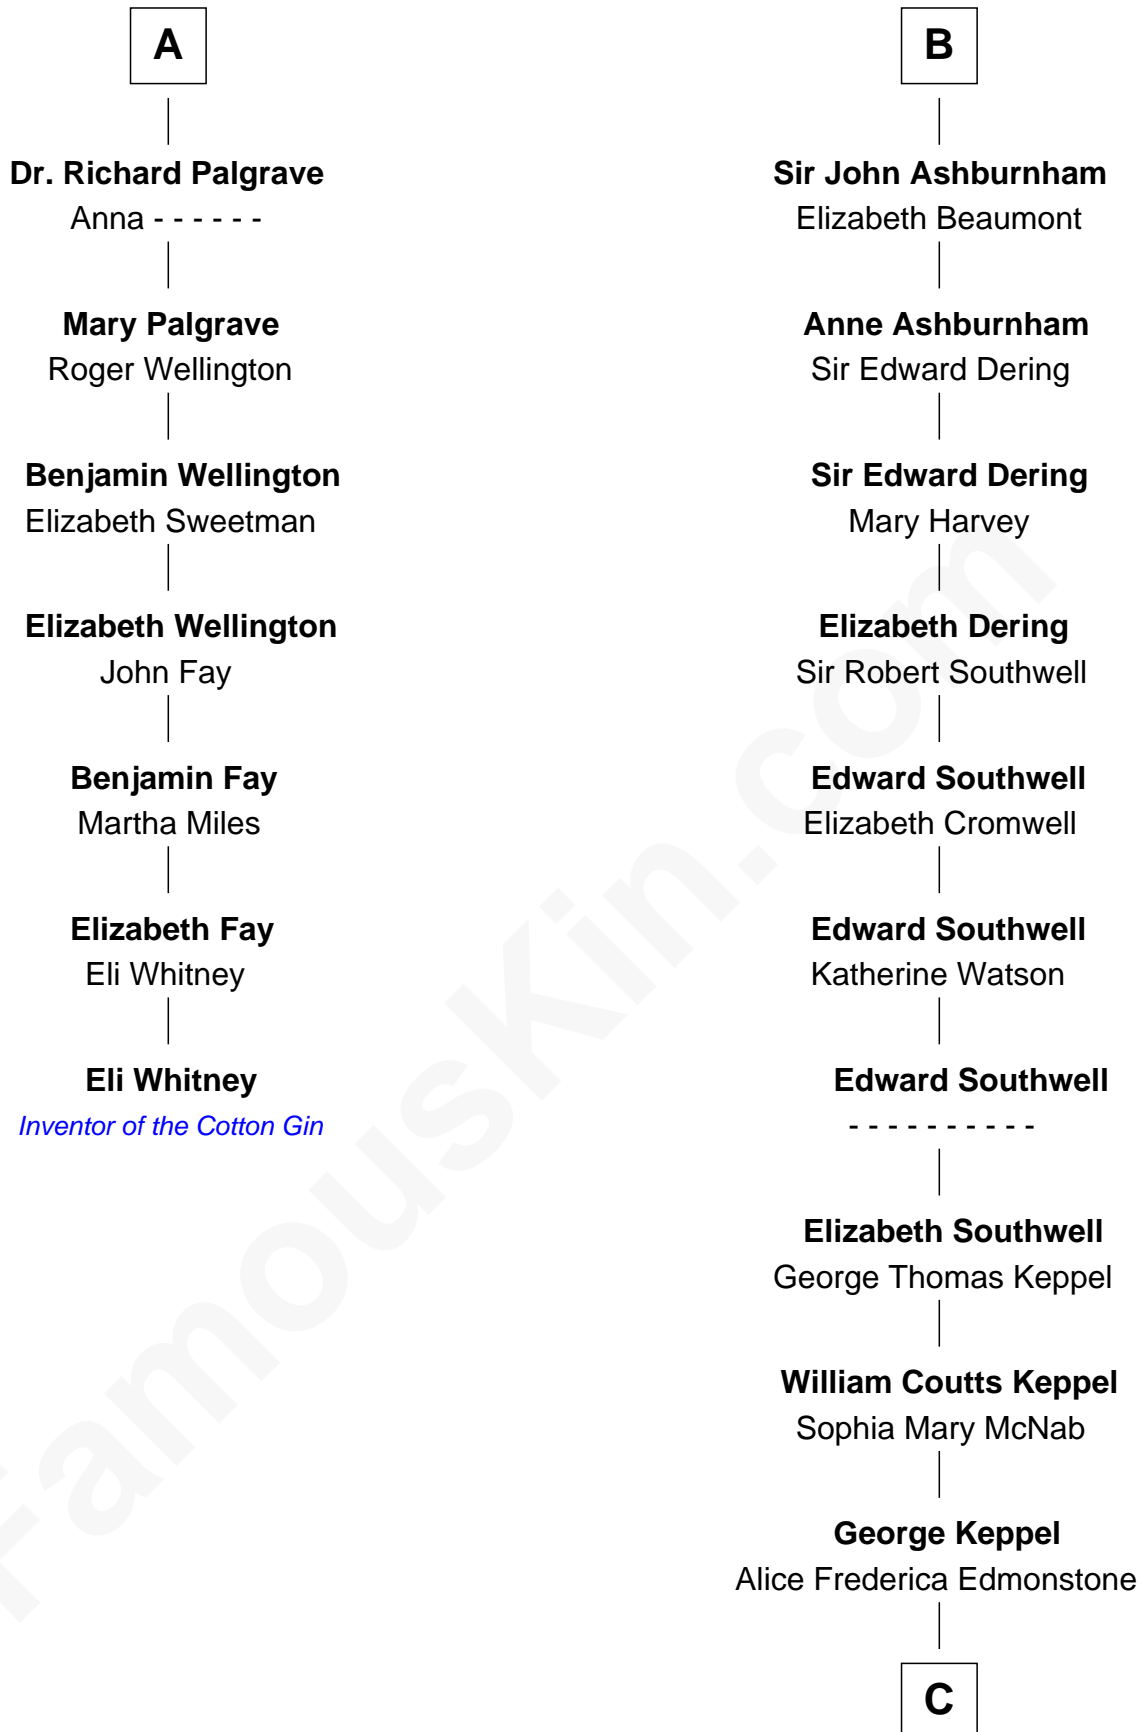

FamousKin.com

Relationship Chart of

Eli Whitney

Inventor of the Cotton Gin

13th cousin 6 times removed of

Camilla Parker Bowles

Queen Consort of the United Kingdom

Sir Richard Fitzalan
Elizabeth de Bohun

C

—
Sonia Rosemary Keppel

Roland Calvert Cubitt

—
Rosalind Maud Cubitt

Bruce Middleton Hope Shand

—
Camilla Parker Bowles

Queen Consort

FamousKin.com