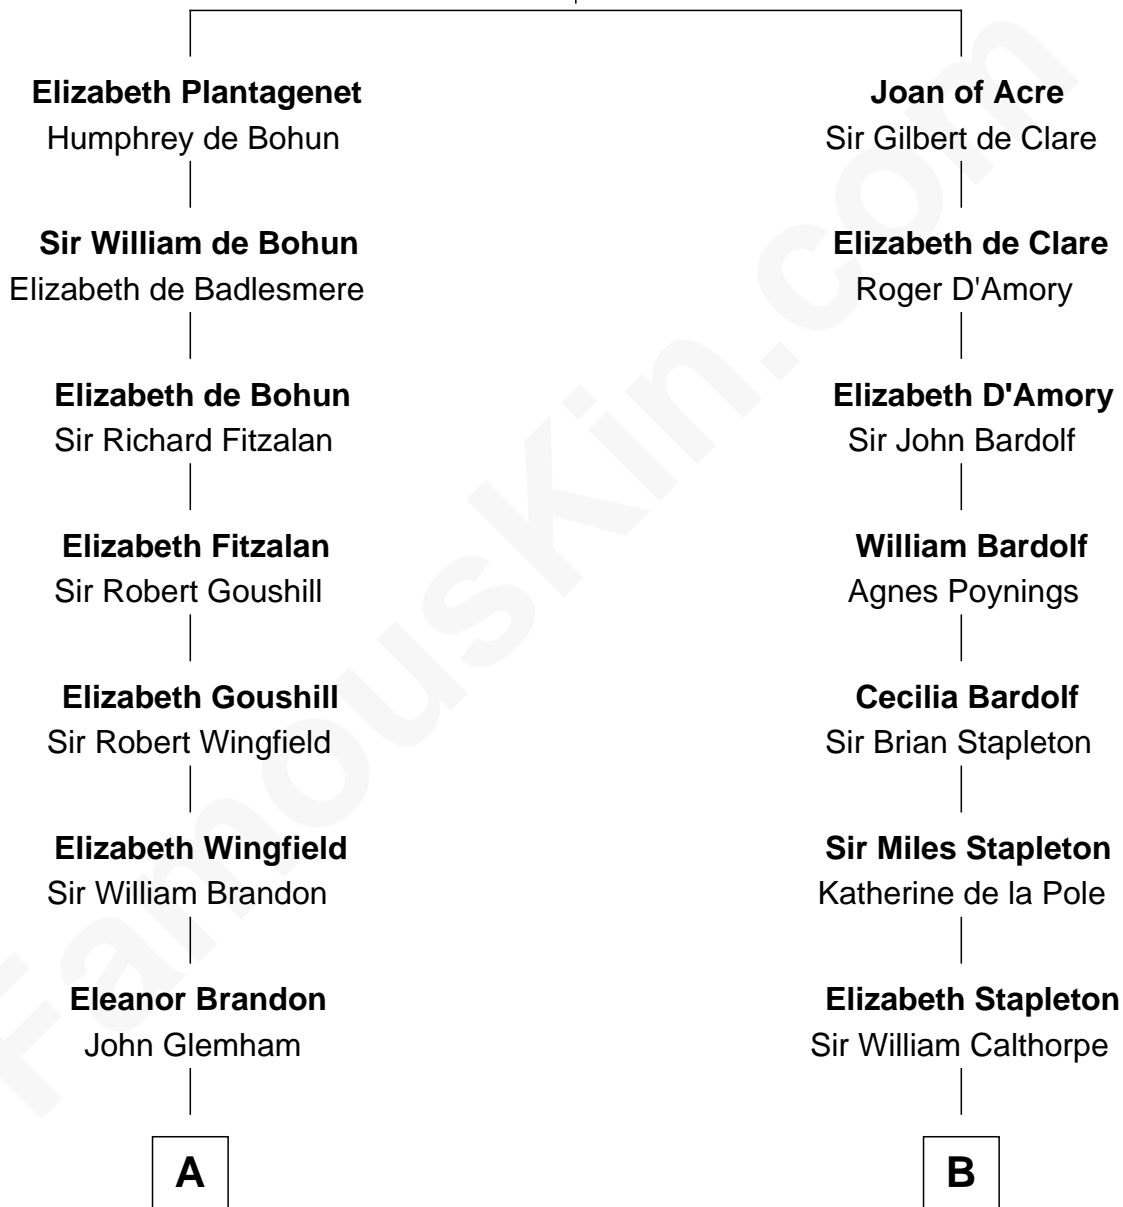

FamousKin.com Relationship Chart of

Eli Whitney

Inventor of the Cotton Gin

16th cousin 5 times removed of

Vachel Lindsay

American Poet

King Edward I
Eleanor of Castile

C

Rachel Dorsey
Anthony Lindsay

Vachel Lindsay
Mary Anna Quisenberry

Nicholas Lindsay
Martha Ann Cane

Vachel Thomas Lindsay
Katherine Frazee

Vachel Lindsay
American Poet

FamousKin.com