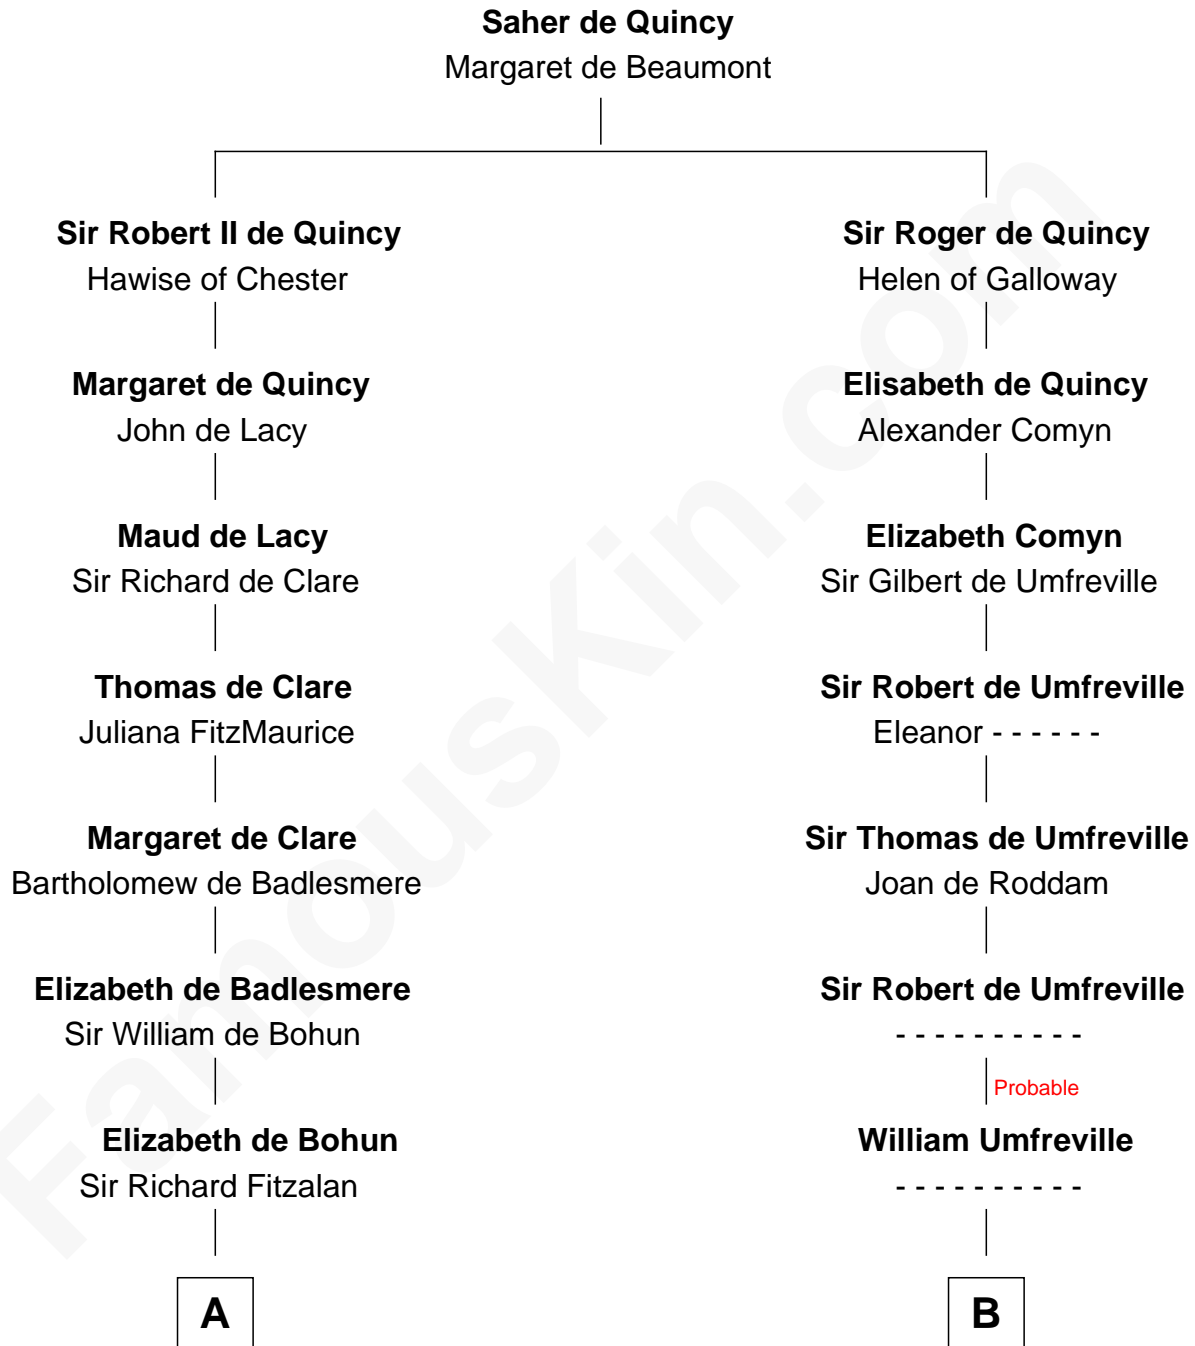

FamousKin.com

Relationship Chart of

Eli Whitney

Inventor of the Cotton Gin

19th cousin 1 time removed of

Helen (Herron) Taft

First Lady of President William H. Taft

FamousKin.com