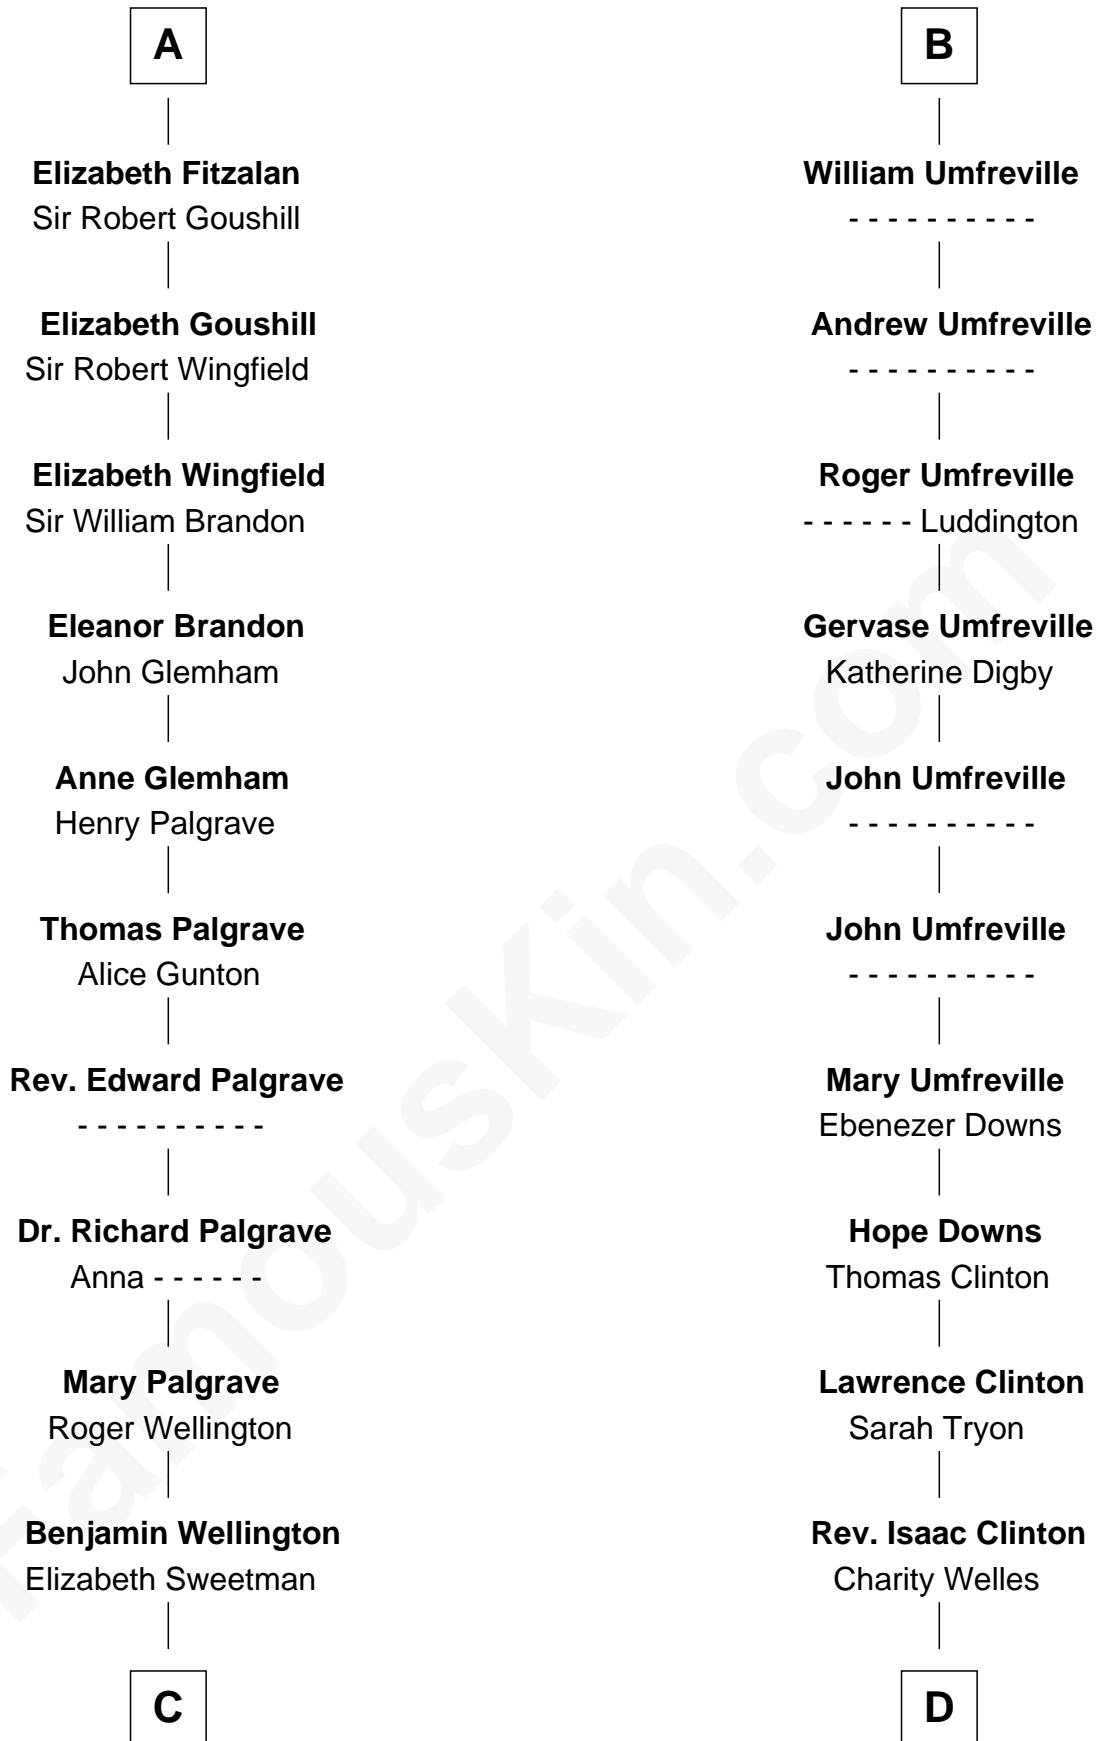

FamousKin.com

Relationship Chart of

Eli Whitney

Inventor of the Cotton Gin

19th cousin 1 time removed of

Helen (Herron) Taft

First Lady of President William H. Taft

FamousKin.com