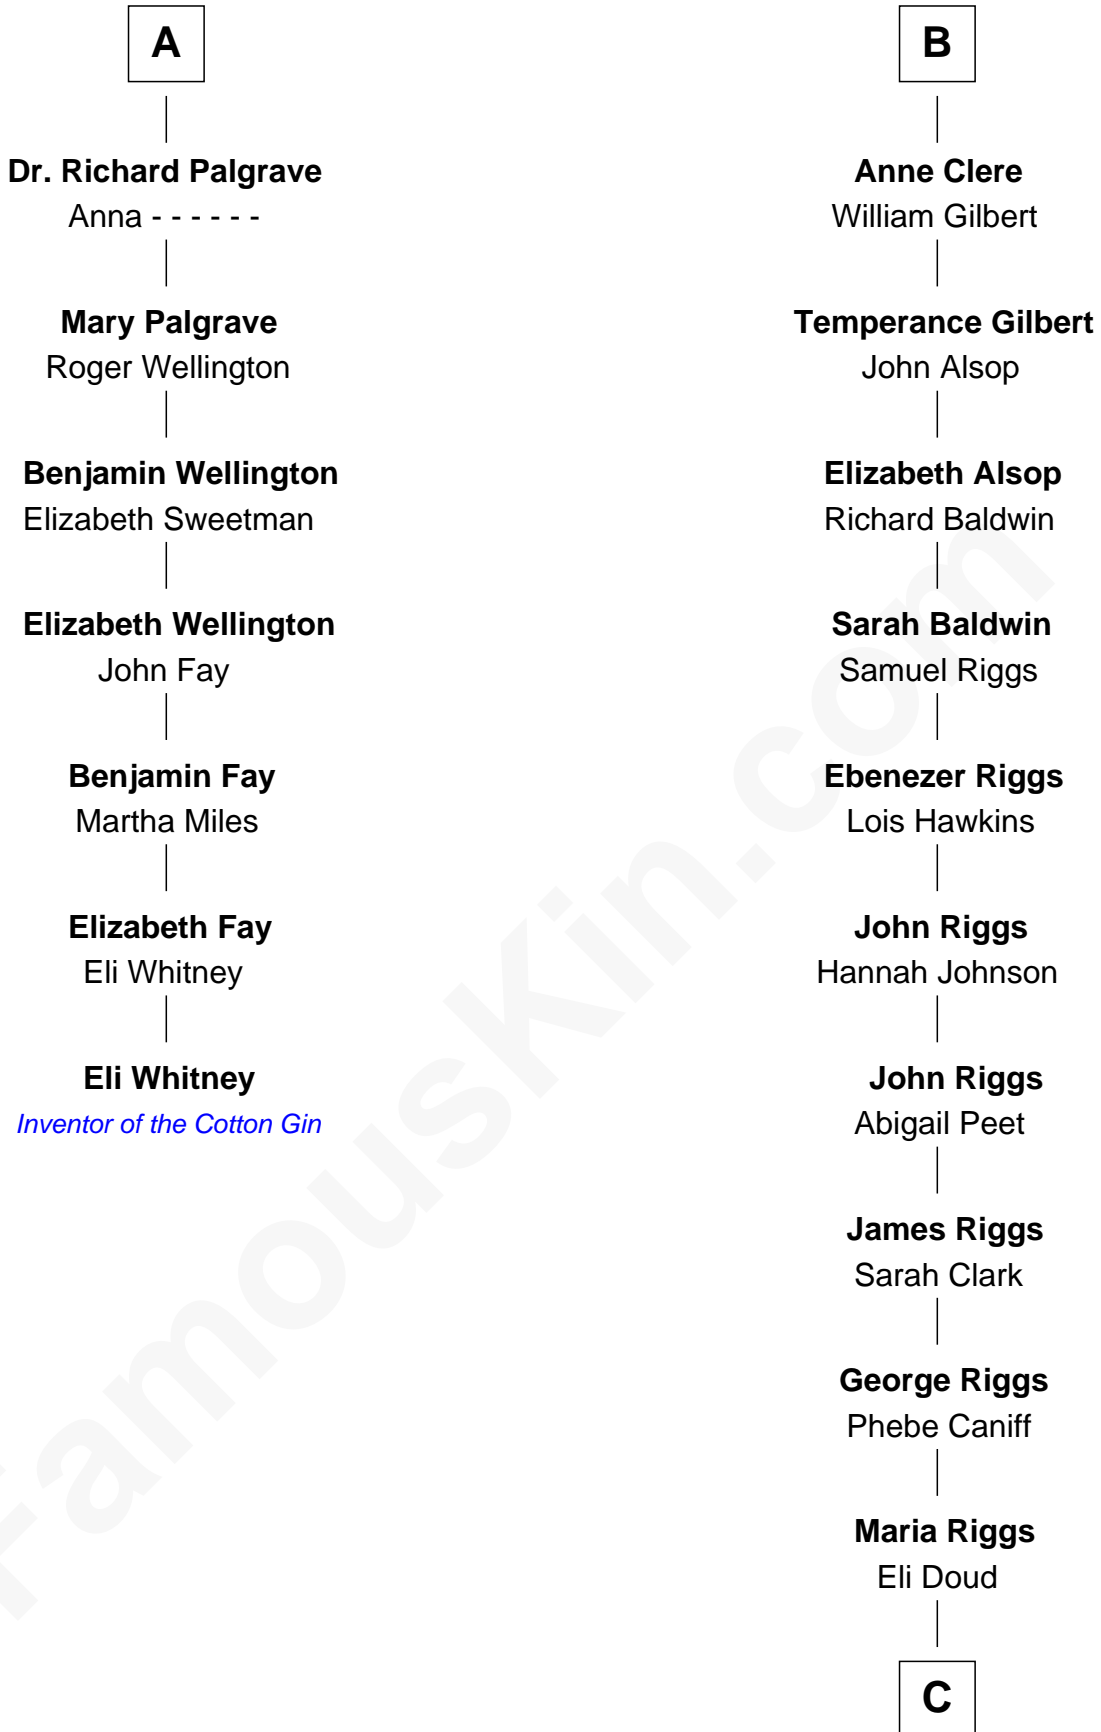

### Eli Whitney

*Inventor of the Cotton Gin*

13th cousin 6 times removed of

### Mamie (Doud) Eisenhower

*First Lady of President Dwight Eisenhower*

**Sir Richard Fitzalan**

Elizabeth de Bohun

C

**Royal Houghton Doud**

Mary Cornelia Sheldon

**John Sheldon Doud**

Elivera Mathilda Carlson

**Mamie (Doud) Eisenhower**

*First Lady of Dwight Eisenhower*

FamousKin.com