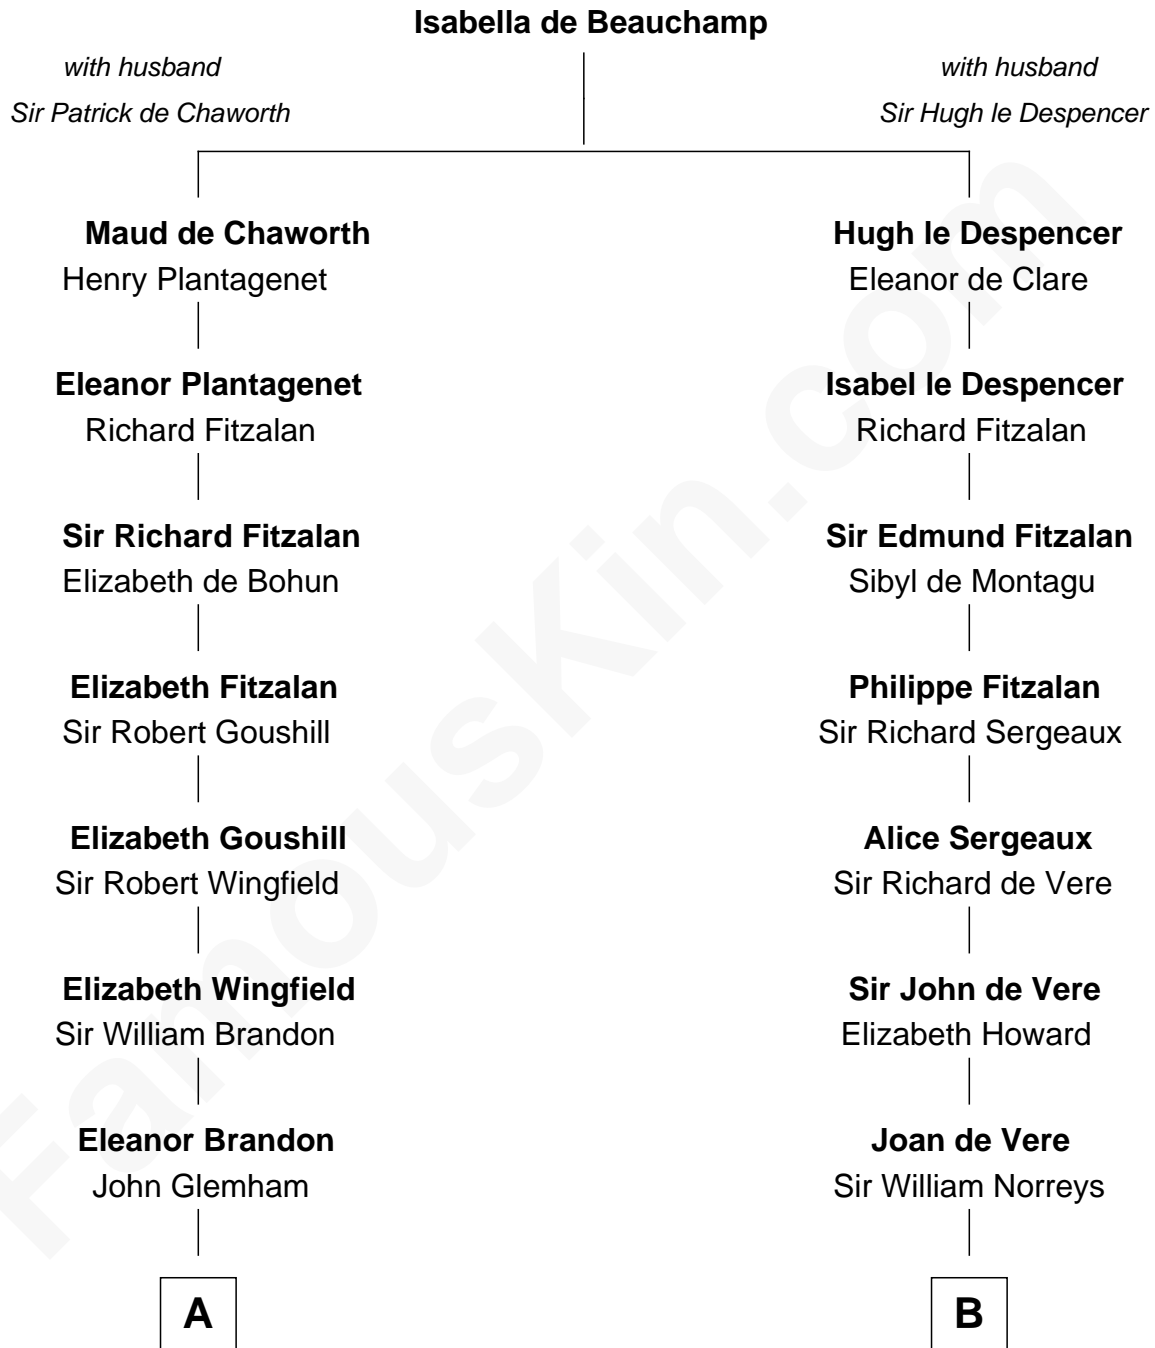

FamousKin.com

Relationship Chart of

Eli Whitney

Inventor of the Cotton Gin

16th cousin 5 times removed of

Lou (Henry) Hoover

First Lady of President Herbert Hoover

C