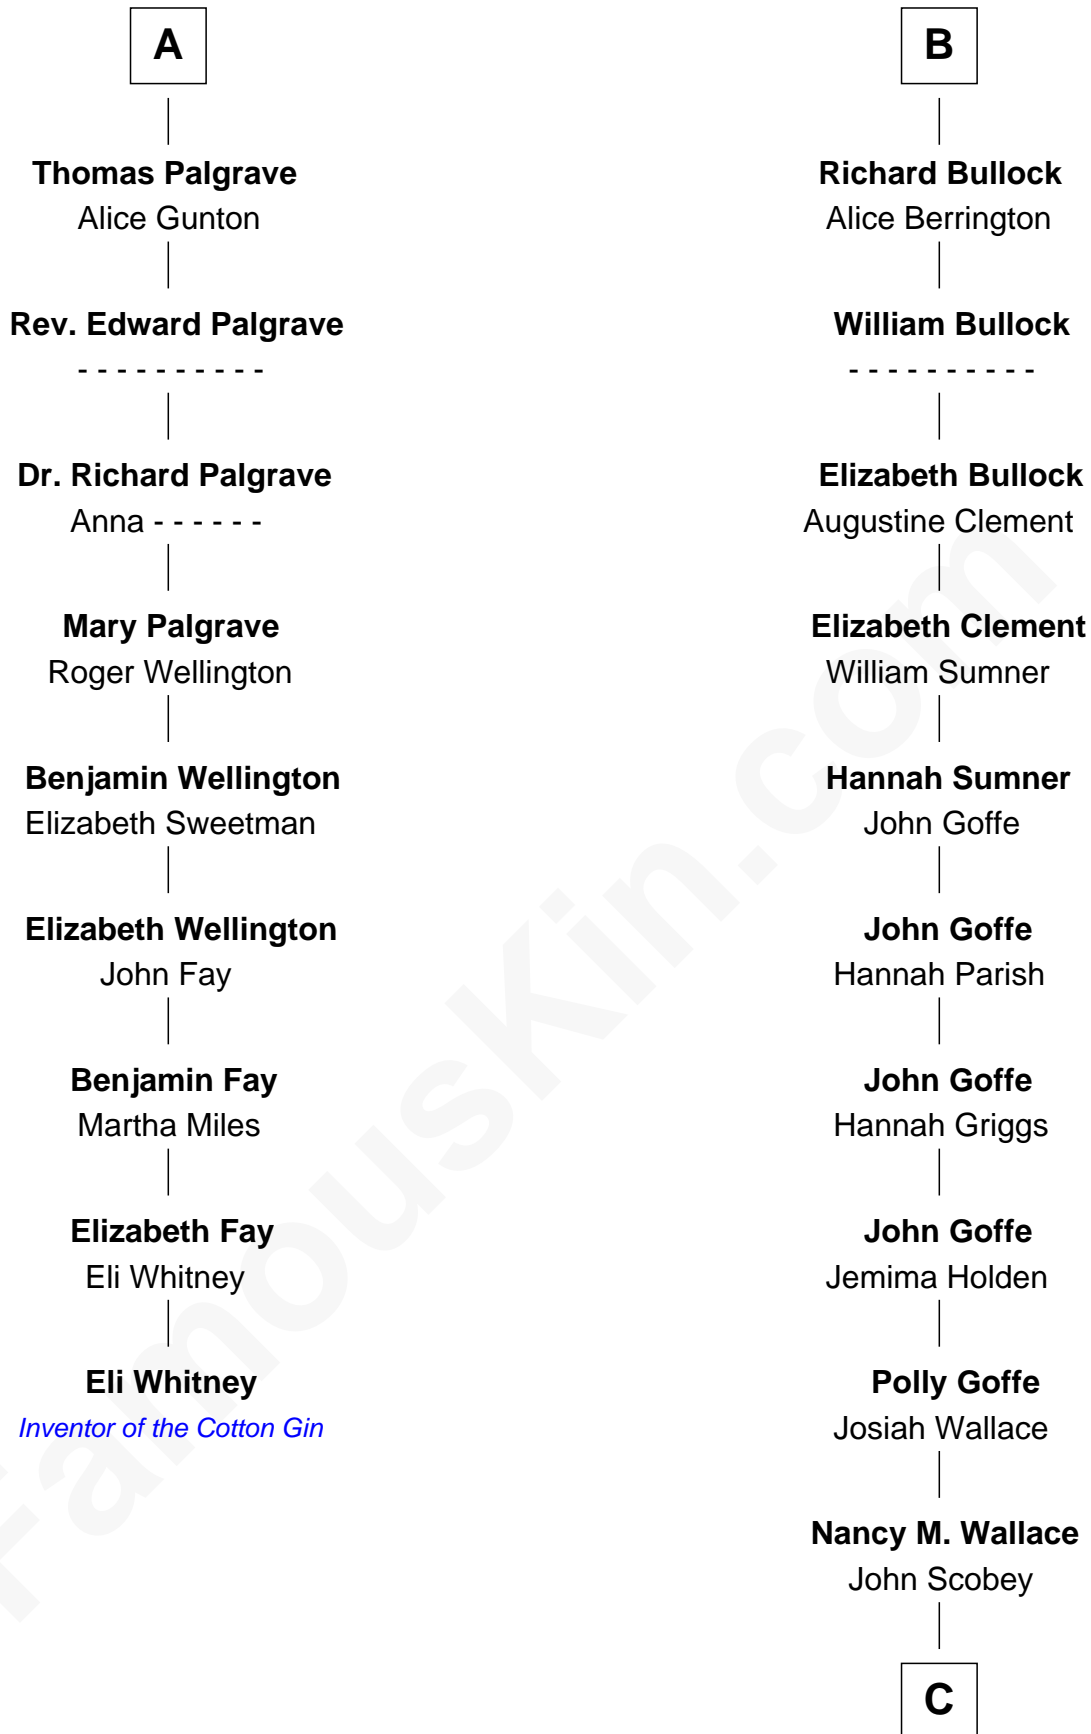

FamousKin.com

Relationship Chart of

Eli Whitney

Inventor of the Cotton Gin

15th cousin 4 times removed of

Lou (Henry) Hoover

First Lady of President Herbert Hoover

Bartholomew de Badlesmere

Margaret de Clare

Elizabeth de Badlesmere

Sir William de Bohun

Elizabeth de Bohun

Sir Richard Fitzalan

Elizabeth Fitzalan

Sir Robert Goushill

Elizabeth Goushill

Maud de Badlesmere

John de Vere

Aubrey de Vere

Alice FitzWalter

Sir Richard de Vere

Alice Sergeaux

Sir John de Vere

Elizabeth Howard

Joan de Vere

Sir William Norreys

Margaret Norreys

Gilbert Bullock

Thomas Bullock

Alice Kingsmill

B

C