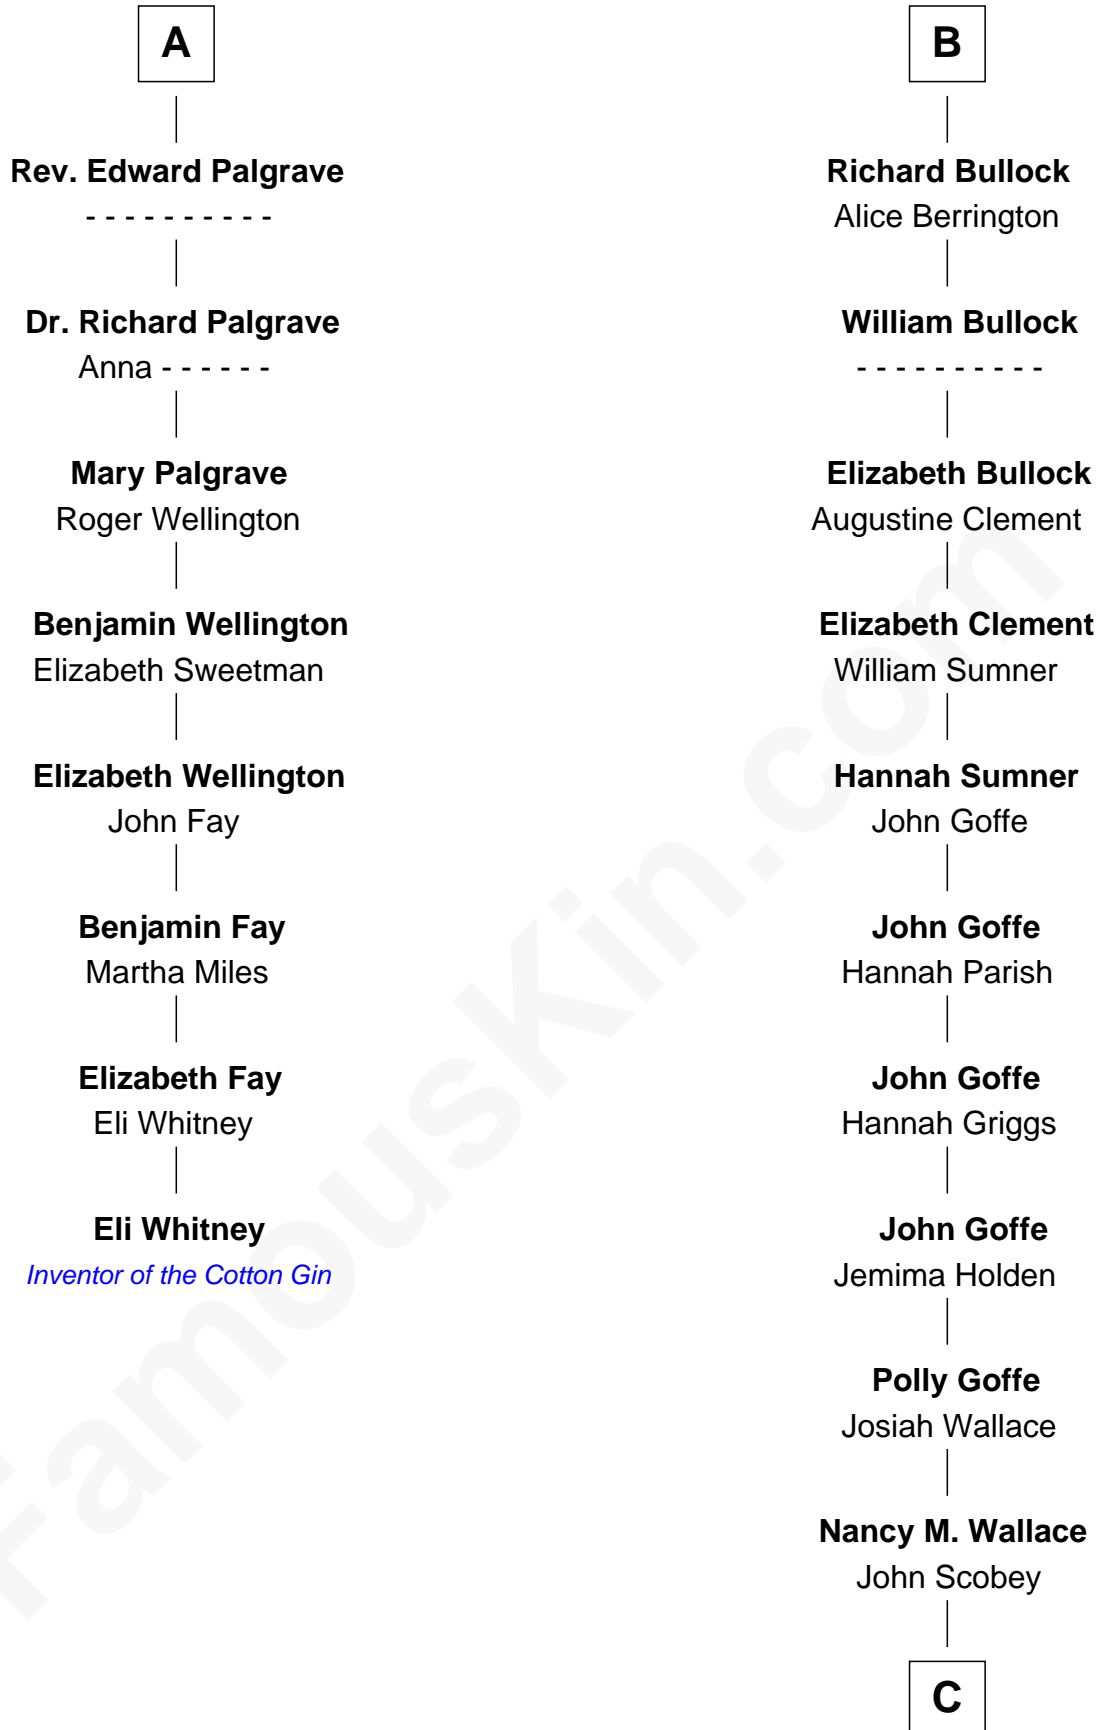

## Relationship Chart of

### Eli Whitney

*Inventor of the Cotton Gin*

14th cousin 5 times removed of

### Lou (Henry) Hoover

*First Lady of President Herbert Hoover*

**C**

**Philomelia Sophia Scobey**

Phineas Weed

**Florence Ida Weed**

Charles Delano Henry

**Lou (Henry) Hoover**