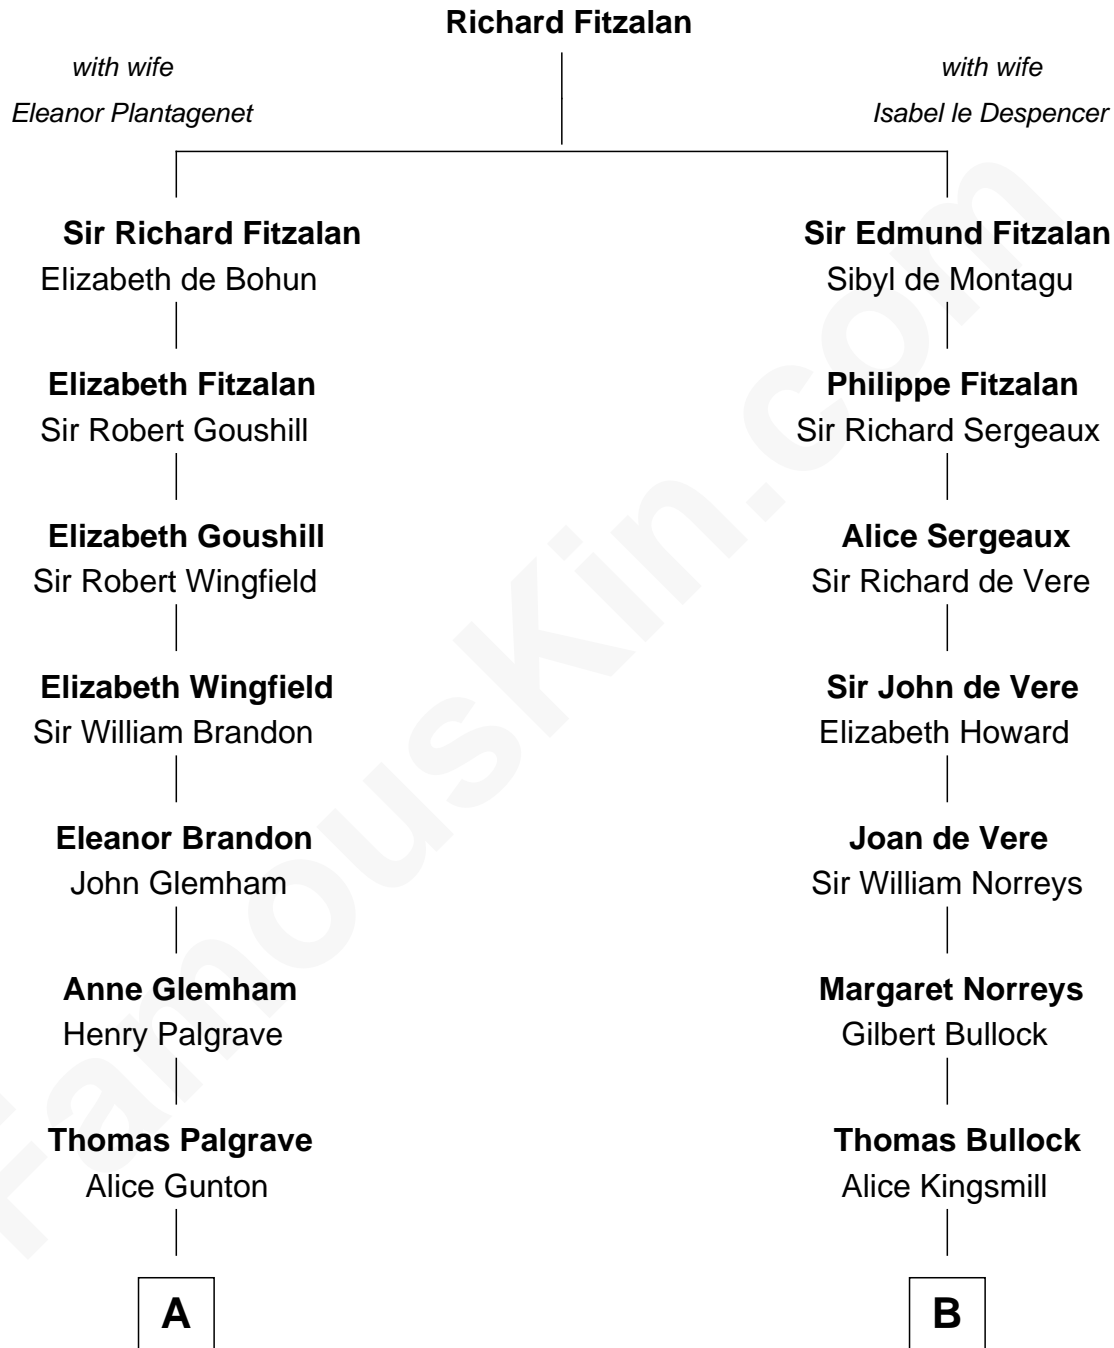

## Relationship Chart of

### Eli Whitney

*Inventor of the Cotton Gin*

14th cousin 5 times removed of

### Lou (Henry) Hoover

*First Lady of President Herbert Hoover*

**C**

**Philomelia Sophia Scobey**

Phineas Weed

**Florence Ida Weed**

Charles Delano Henry

**Lou (Henry) Hoover**