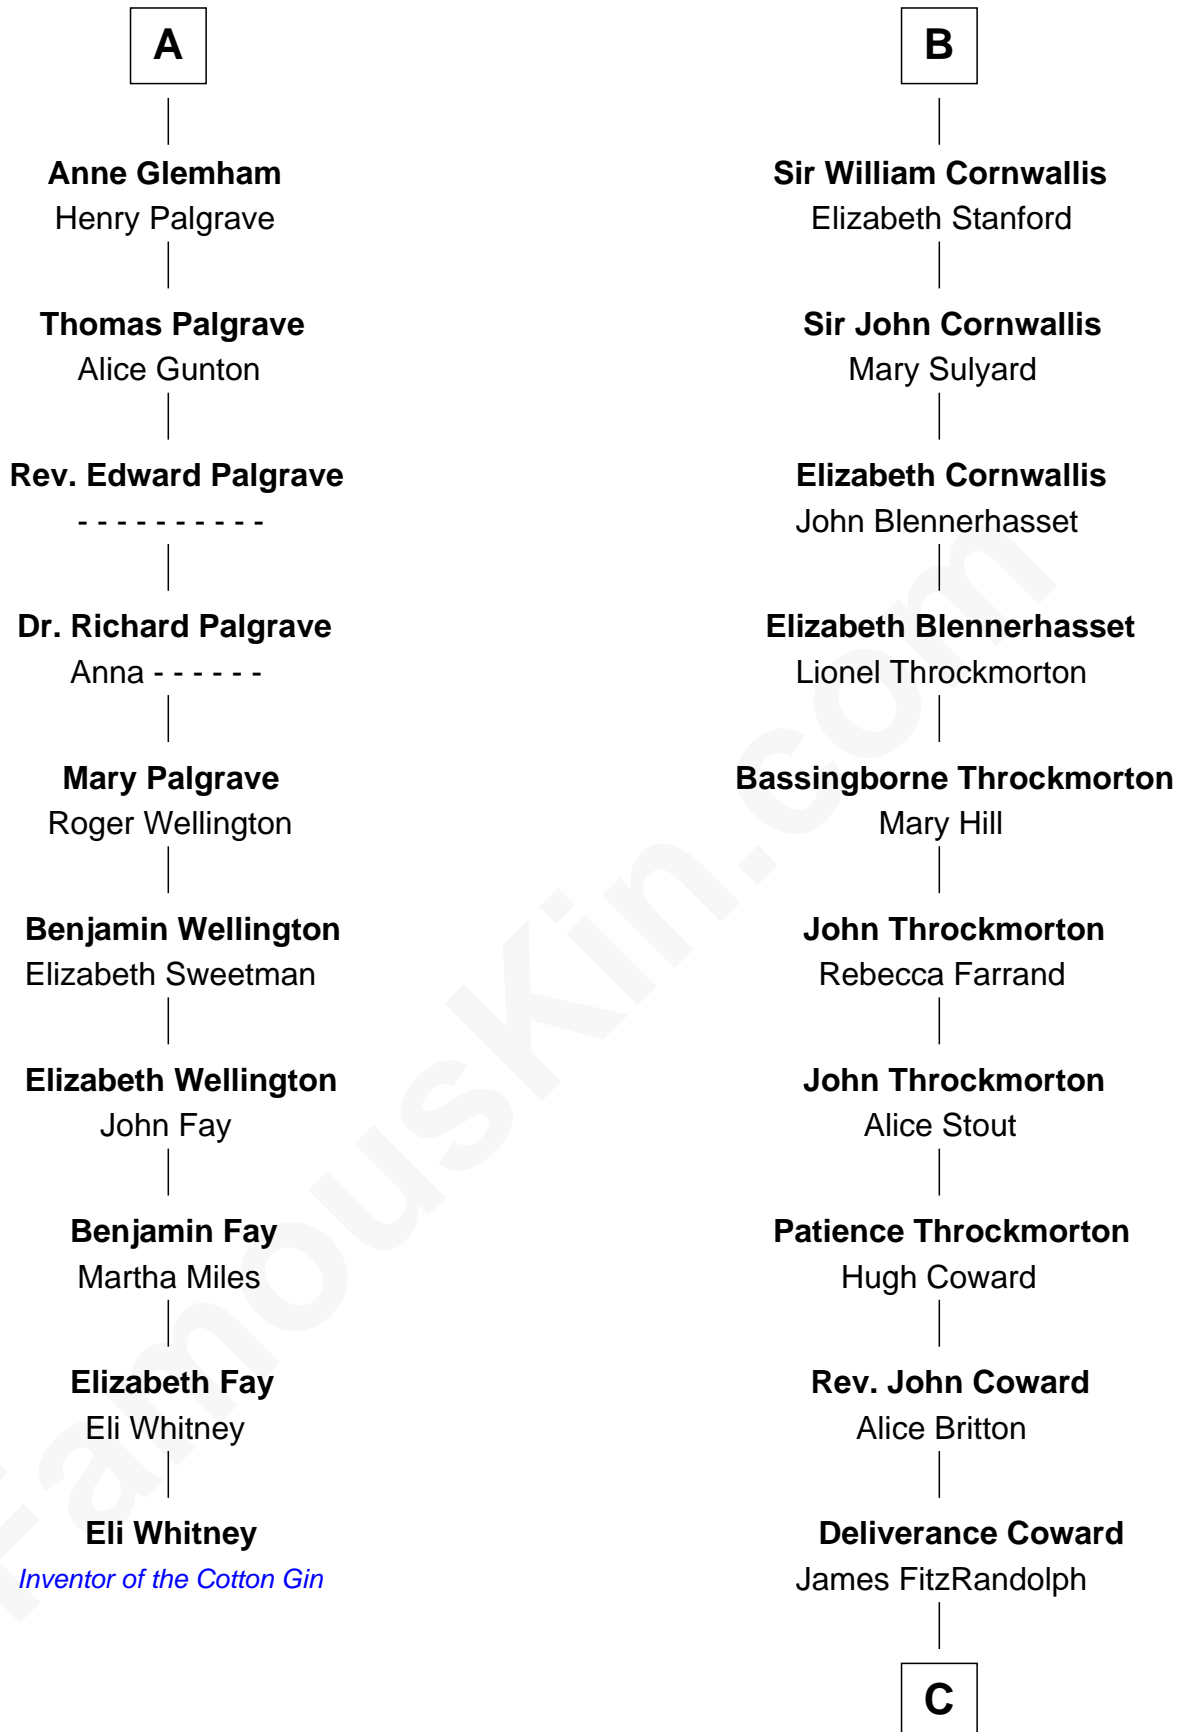

FamousKin.com

Relationship Chart of

Eli Whitney

Inventor of the Cotton Gin

16th cousin 4 times removed of

Ellen Louise (Axson) Wilson

First Lady of President Woodrow Wilson

Isabella de Beauchamp

Anne Pashley

Edward Tyrrell

Eleanor Brandon

John Glemham

Philippa Tyrrell

Thomas Cornwallis

A

B