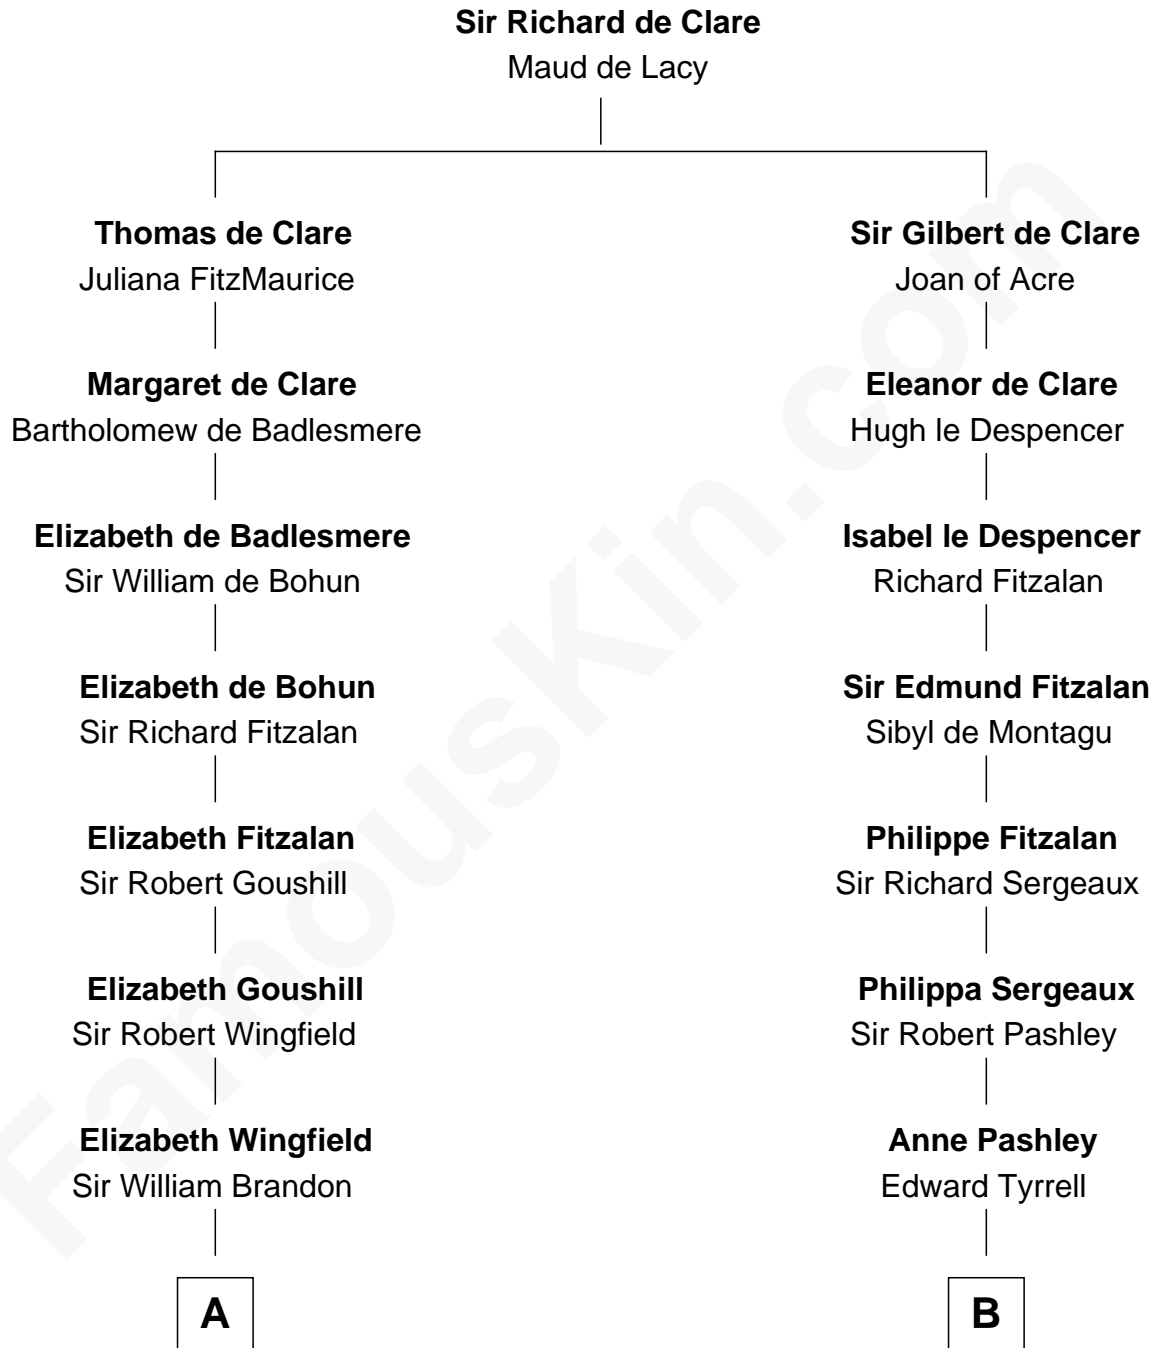

## Relationship Chart of

### Eli Whitney

*Inventor of the Cotton Gin*

17th cousin 4 times removed of

### Ellen Louise (Axson) Wilson

*First Lady of President Woodrow Wilson*

**C**

**Deliverance Coward**

James FitzRandolph

**Isaac FitzRandolph**

Eleanor Hunter

**Rebecca Longstreet FitzRandolph**