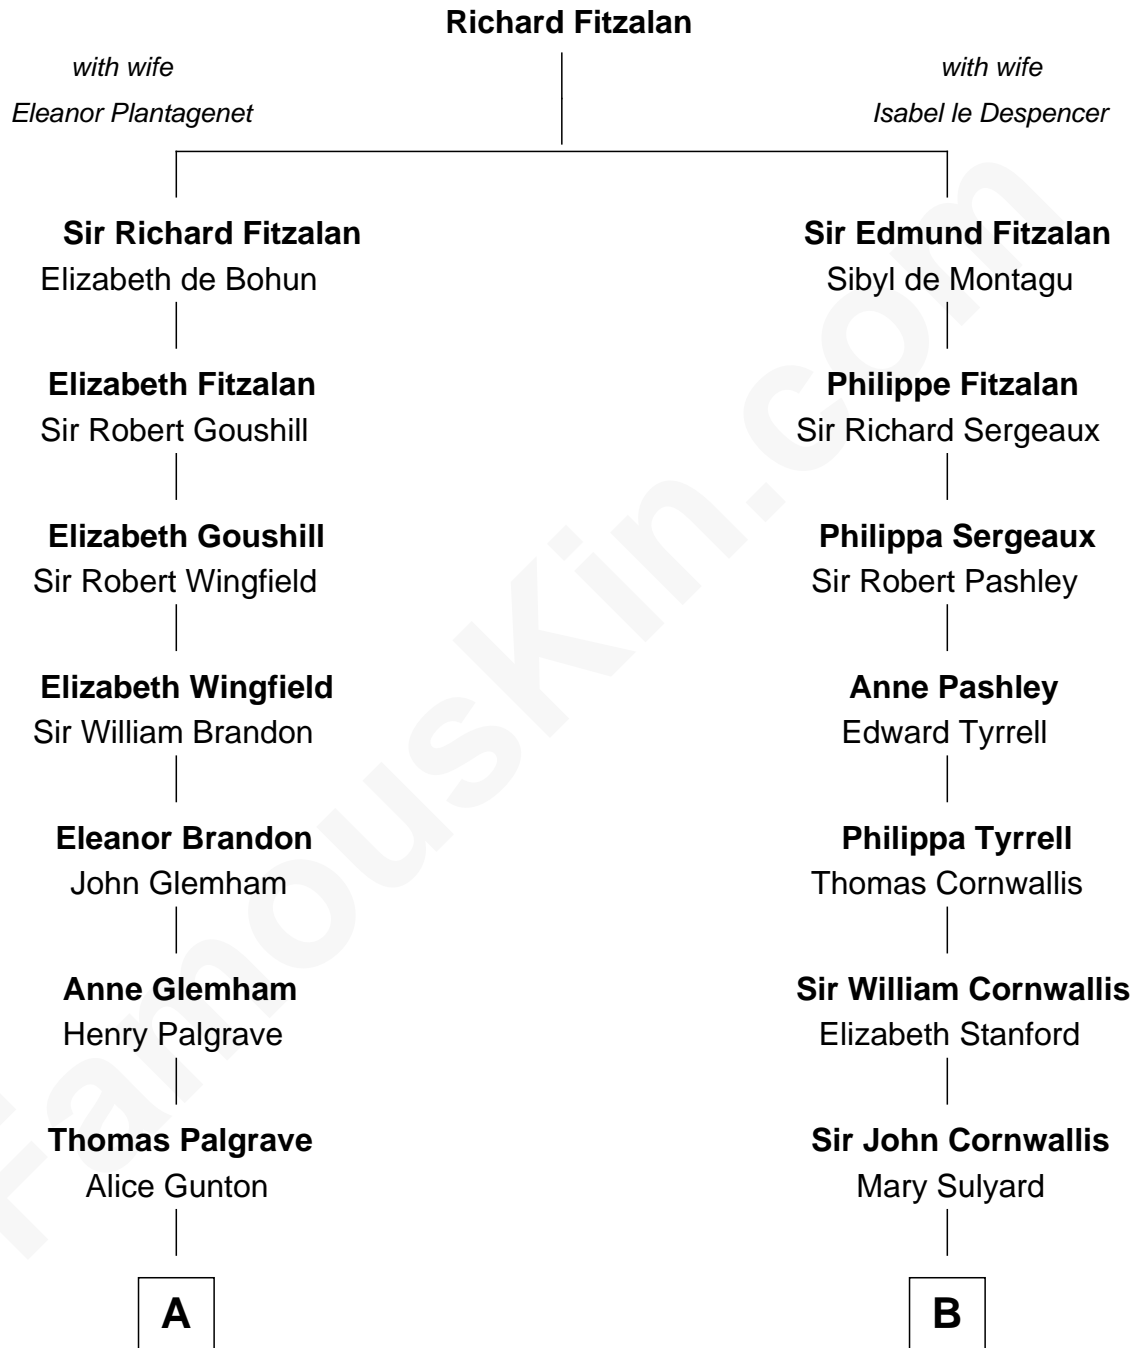

FamousKin.com

Relationship Chart of

Eli Whitney

Inventor of the Cotton Gin

14th cousin 4 times removed of

Ellen Louise (Axson) Wilson

First Lady of President Woodrow Wilson

C

Rev. Samuel Edward Axson

Margaret Jane Hoyt

Ellen Louise (Axson) Wilson

First Lady of Woodrow Wilson

FamousKin.com